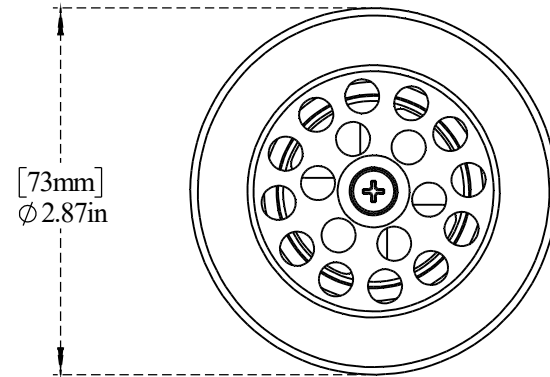

PART NO.-

C8054 Line Drawing

TITLE-

Tub Drain Strainer Trim Kit with Drain Body- Brush
Nickel Line Drawing

ALUIDS

Note:- Information provided for reference only.

* This document and the information thereon is the property of Krome Dispense Pvt Ltd. & its subsidiaries. Any reproduction in part or as a whole without the written permission of Krome Dispense Pvt Ltd. is prohibited.

All dimensions are in inches, mm (in bracket)