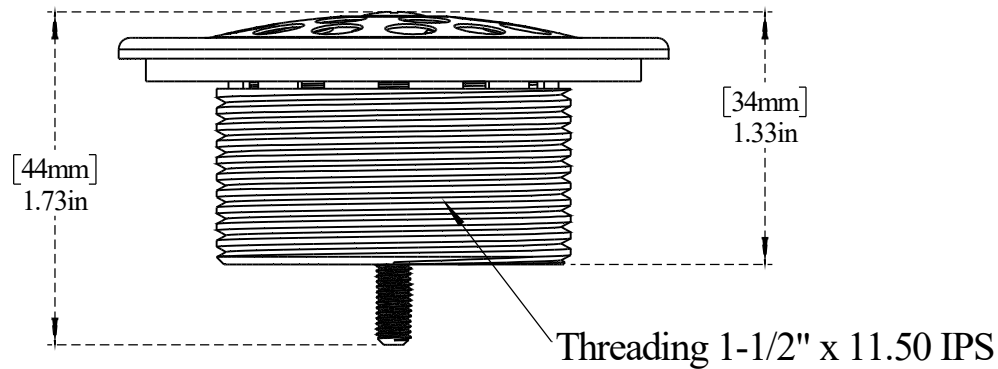

PART NO.-

C8054 Line Drawing

TITLE-

Tub Drain Strainer Trim Kit with Drain Body- Brush
Nickel Line Drawing

ALUIDS

Note:- Information provided for reference only.

* This document and the information thereon is the property of Krome Dispense Pvt Ltd. & its subsidiaries. Any reproduction in part or as a whole without the written permission of Krome Dispense Pvt Ltd. is prohibited.

All dimensions are in inches, mm (in bracket)