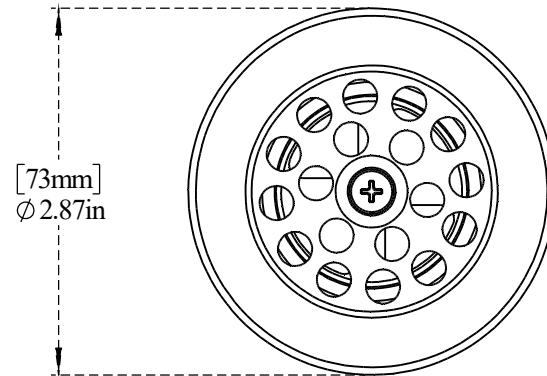

PART NO.-

C8053 Line Drawing

TITLE-

Tub Drain Strainer Trim Kit with Drain Body- Chrome Plated Line Drawing

ALUIDS

Note:- Information provided for reference only.

* This document and the information thereon is the property of Krome Dispense Pvt Ltd. & its subsidiaries. Any reproduction in part or as a whole without the written permission of Krome Dispense Pvt Ltd. is prohibited.

All dimensions are in inches, mm (in bracket)