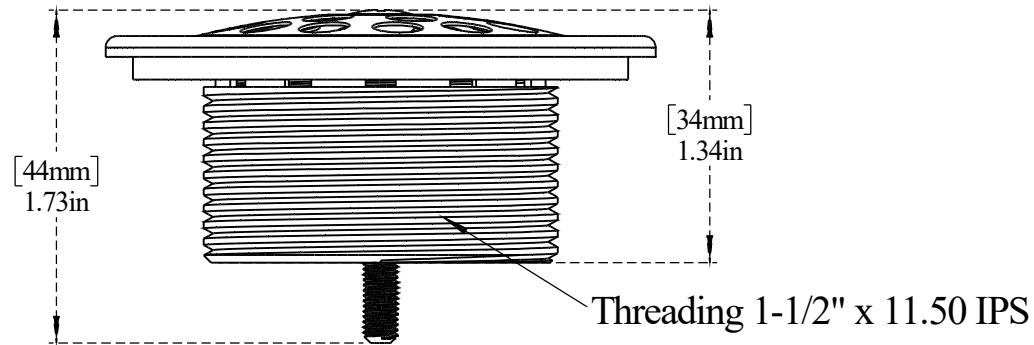

PART NO.-

C8053 Line Drawing

TITLE-

Tub Drain Strainer Trim Kit with Drain Body- Chrome Plated Line Drawing

ALUIDS

Note:- Information provided for reference only.

* This document and the information thereon is the property of Krome Dispense Pvt Ltd. & its subsidiaries. Any reproduction in part or as a whole without the written permission of Krome Dispense Pvt Ltd. is prohibited.

All dimensions are in inches, mm (in bracket)