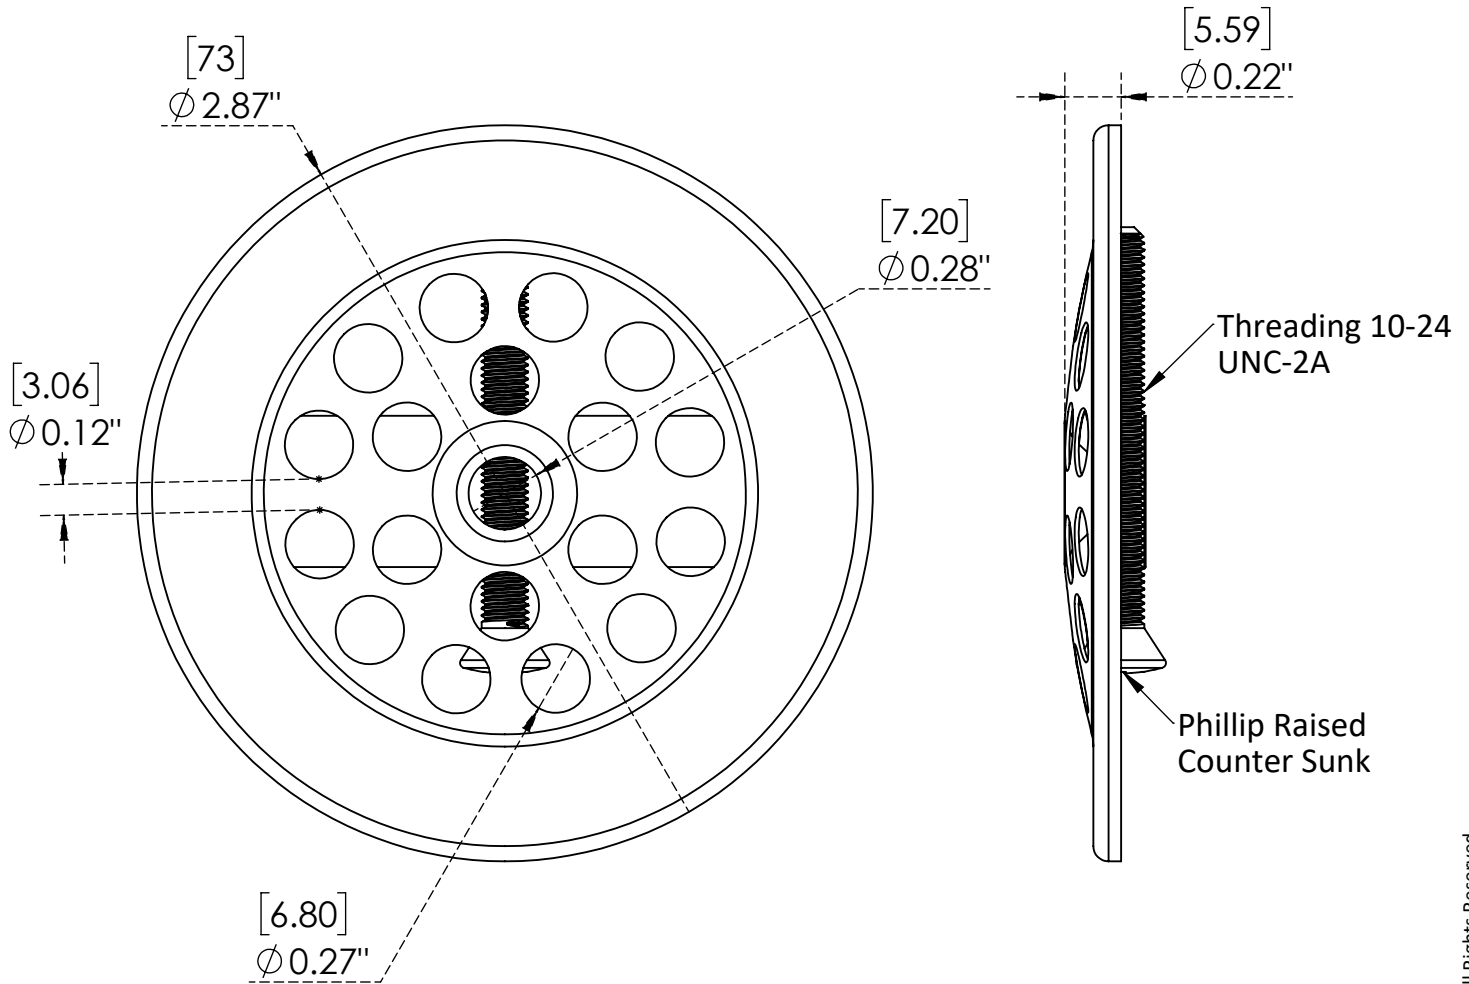

Features & Benefits:

- Durable finish
- This drain strainer is ideal for your home and served multi purpose
- Designed to enhance the looks and convenience of your bathroom
- Durable, No Rust, Ensuring quality and longevity
- Design of elliptical holes, effectively grasp the hair and not block the drainage

C8031

Polished Gold

Warranty: One Year (Limited)

Product Dimensions:-

Options Available:-

Part Number	Material	Dia (mm)	Finish
C8032	Steel	73	Chrome Plated
C8033	Steel	73	Brushed Nickle

US & Canada :- +1-678 666 2001
 Asia:- +91-9814203010