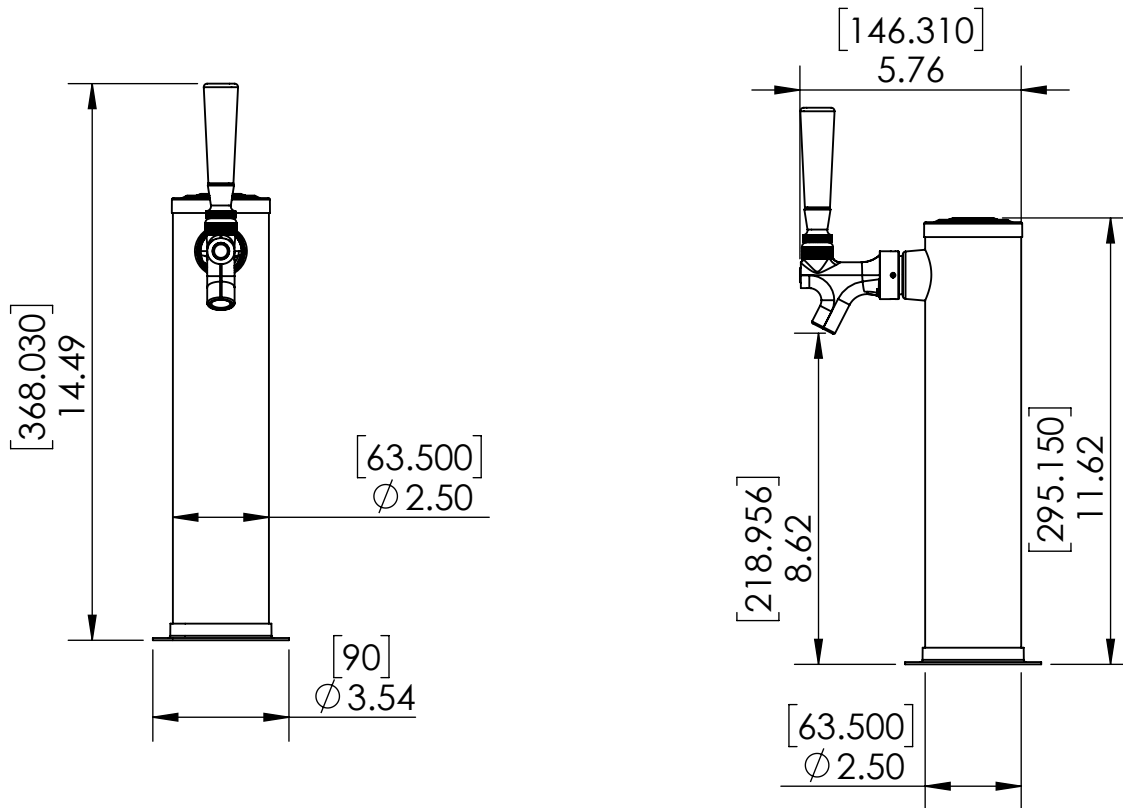

- Made of High Quality Stainless Steel for Durability & Reliability
- 5' NSF Approved PVC Clear Tube
- Modern Look with SS Polished Finish
- Take Your Pouring To Bold New Heights

C501

SS Polished

Copyright © 2017 Krome Dispense. All Rights Reserved. Revision # 1 - -

Specification

Part Number	No. of Faucets	Finish	Cooling System	Beerline ID
C501	1	SS Polished	Air Cooled	3/16" ID
C1501	1	SS Polished	Air Cooled	1/4" ID
C1073	1	SS Polished	Air Cooled	-

Product Dimensions:-