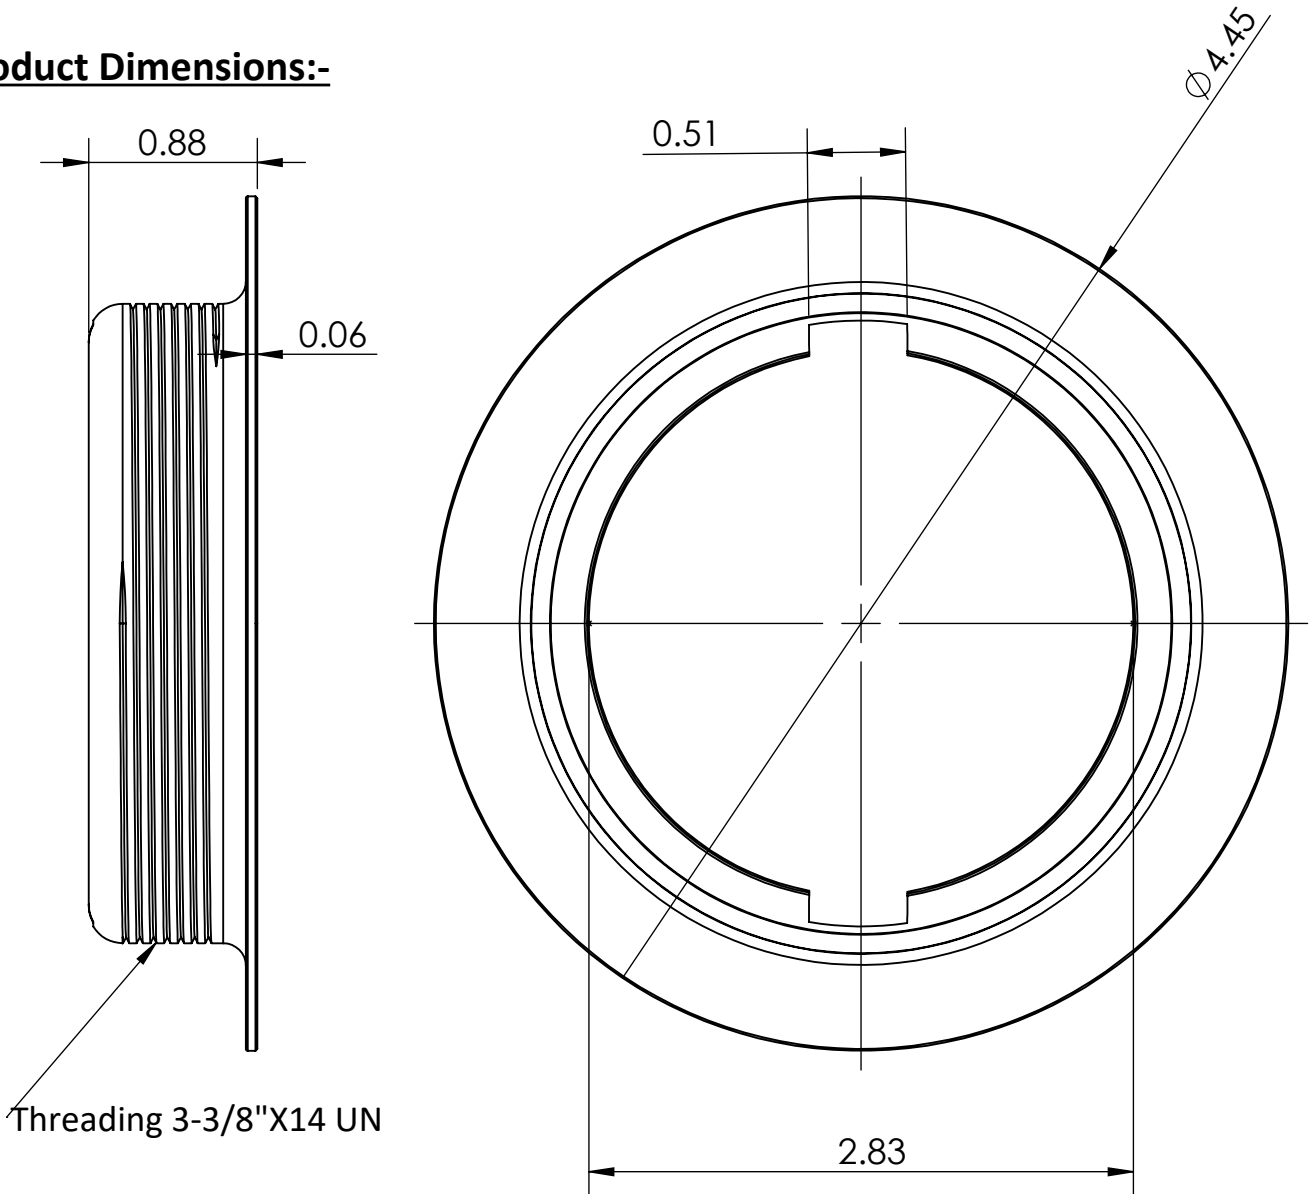

Features & Benefits:

- Suitable for all 3" Standard Waste Drains
- It is a replacement part
- Rust proof stainless steel structure
- SS Brushed finish will match existing fixtures

C8100

Brushed Stainless

Warranty: One Year Warranty

Product Dimensions:-

Copyright © 2017 Krome USA Inc. All Rights Reserved

Option Available:

Part Number	Size	Finish	Material
C8094	3"	Brushed	Stainless Steel

US & Canada :- +1-678 666 2001
 Asia:- +91-9814203010