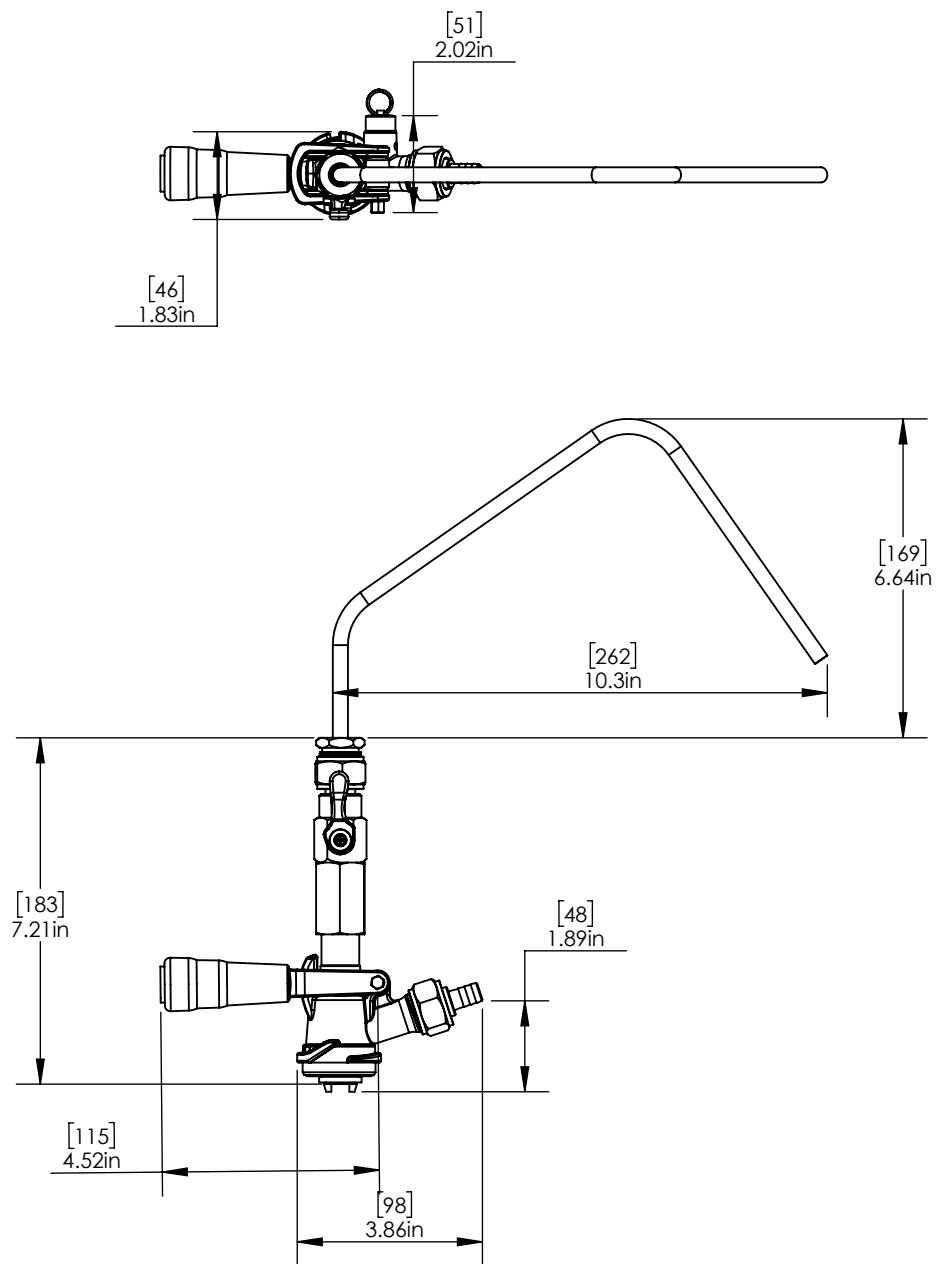

- Chrome Plated Brass Body Improves Durability, offers you long lasting performance
- Including Shut Off Valve
- Solid Stainless Steel 304 Probe & Tube for more Hygiene
- Fits D System Keg Valves
- Easy Connect & Tap Directly to Keg for Quick Filling
- Short Handle For Small Dia Kegs

C5009

Chrome Plated

Options Available:-

Part No	System
C5005	A System
C5006	G System
C5007	M System
C5008	S System
C5010	U System

Product Dimensions:-

Revision # 1 - -
Copyright © 2017 Krome Dispense. All Rights Reserved