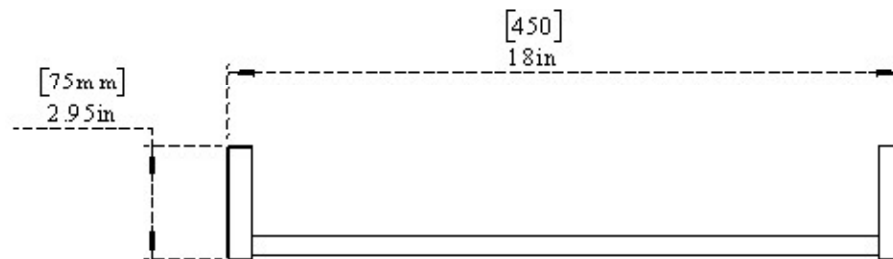

PART NO.-

C1343 Line Drawing

TITLE-

Square Towel Bar 18" Line Drawing

ALUIDS

Note: Information provided for reference only

* This document and the information thereon is the property of Krome Dispense Pvt Ltd. & its subsidiaries. Any reproduction in part or as a whole without the written permission of Krome Dispense Pvt Ltd. is prohibited.

All dimensions are in inches, mm (in bracket)