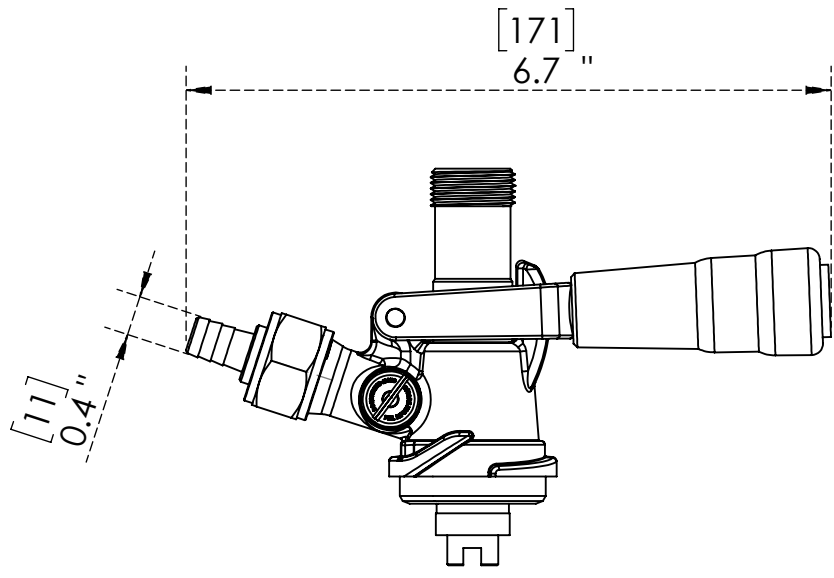

Product Dimensions:

Revision # 02 - 09/01/2018-KS
Copyright © 2017 Krome Dispense. All Rights Reserved

Options Available:

Part Number	Probe Material	PRV	Handle
C704	SS 304	Yes	Pull
C705	Brass	Yes	Pull
C804	SS 304	Yes	Pull
C745	SS 316	Yes	Pull
C744	SS 316	Yes	Pull