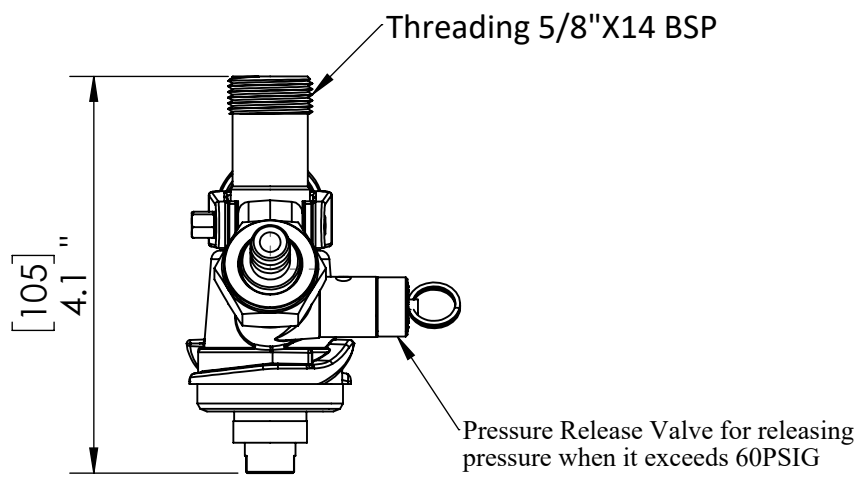

Product Dimensions:

Revision # 02 - 09/01/2018-KS
Copyright © 2017 Krome Dispense. All Rights Reserved

Options Available:

Part Number	Probe Material	PRV	Handle
C704	SS 304	Yes	Pull
C705	Brass	Yes	Pull
C804	SS 304	Yes	Pull
C745	SS 316	Yes	Pull
C744	SS 316	Yes	Pull