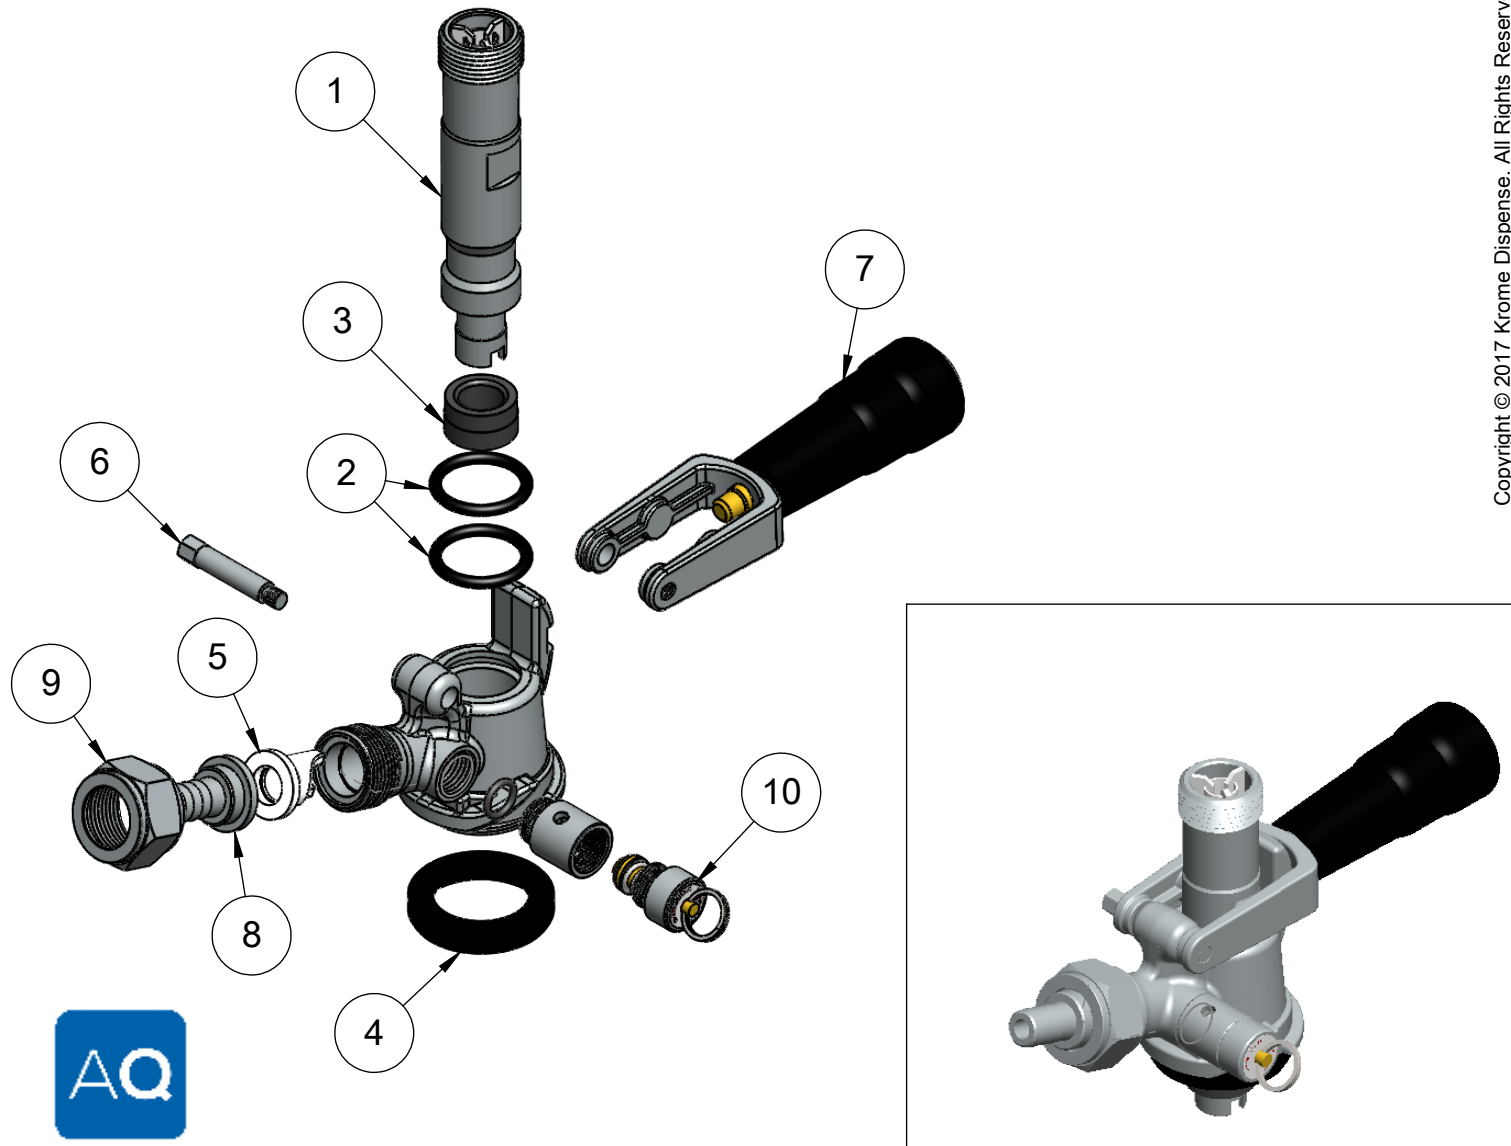

ItemNo.	Part No.	Part Name	Qty.
1	C705.50	S System Probe & Ball Retainer Sub-Assembly	1
2	C704.03	Coupler Body O-Ring	2
3	C704.04	S System Probe Seal	1
4	C704.05	Shanky Bottom Seal	1
5	C704.08	Check Valve	1
6	C704.09	Handle Hinge Pin	1
7	C704.10	Short Handle	1
8	C704.11	Gas Hose Nipple	1
9	C181	CHROME PLATED BRASS BEER HEX NUT	1
10	C712.13	PRV	1

Revision # 01 - -
Copyright © 2017 Krome Dispense. All Rights Reserved

US & Canada :- +1-678 666 2001
Asia:- +91-9814203010

Krome Dispense reserves the right to make revisions to product specifications without any notice
For most updated specification sheet , go to www.kromedispense.com