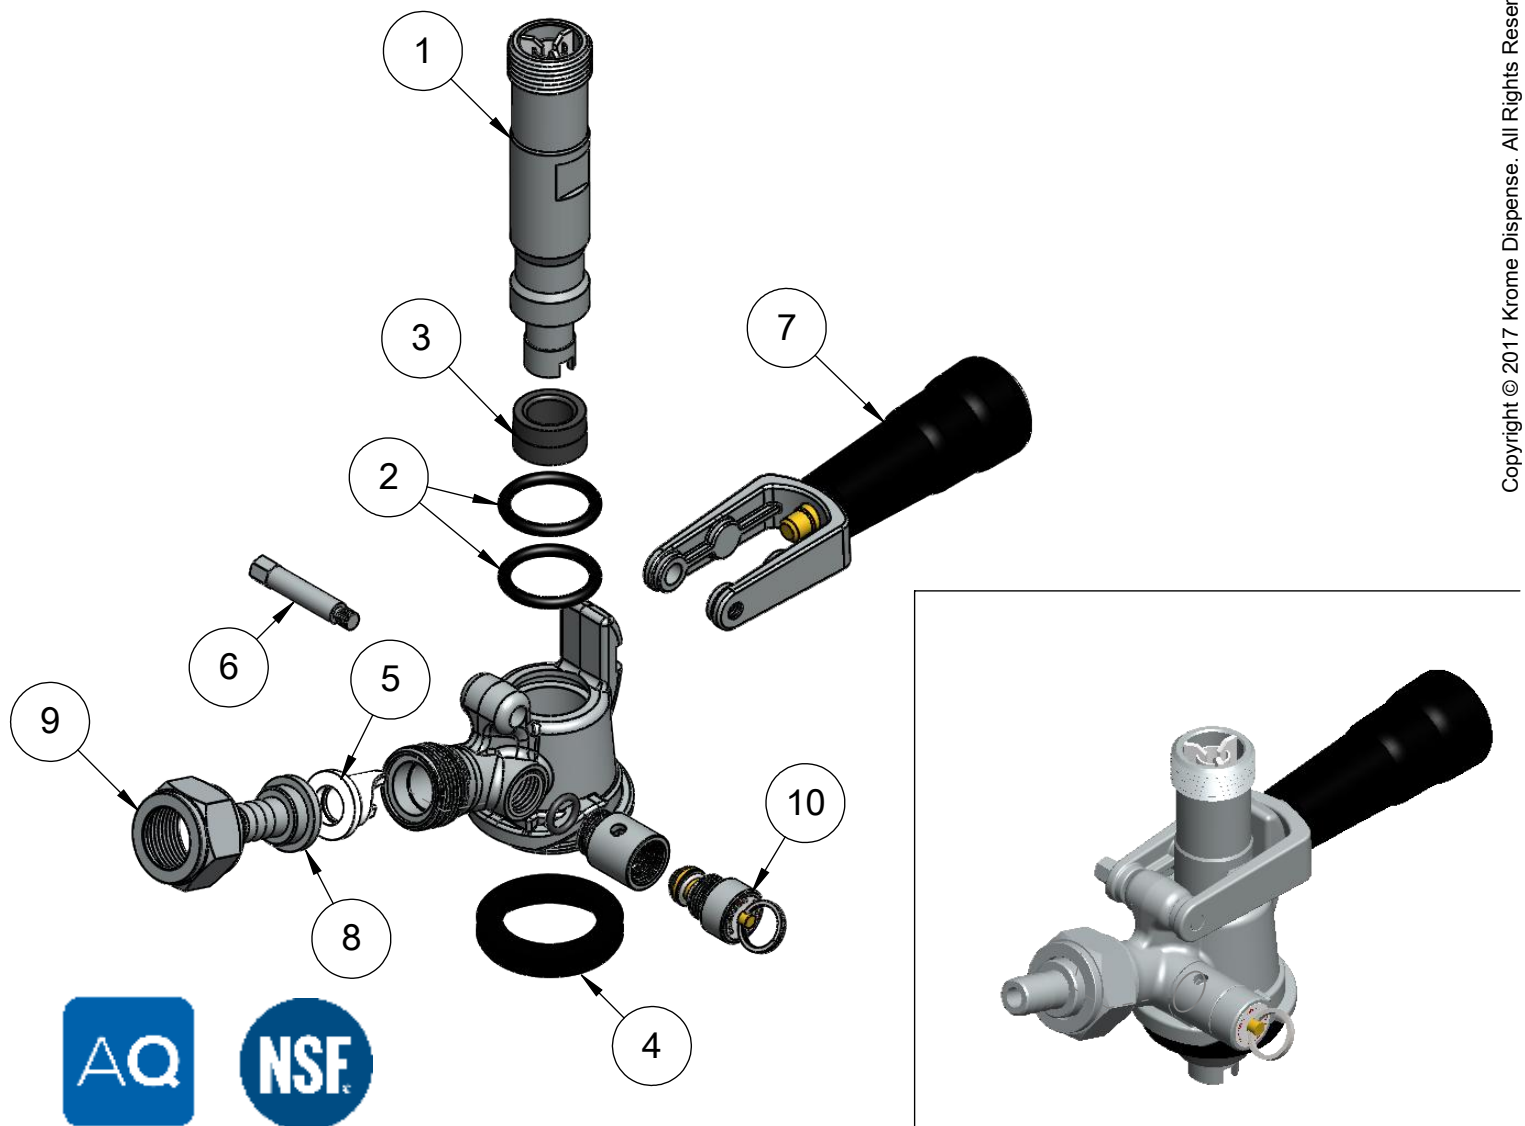

ItemNo.	Part No.	Part Name	Qty.
1	C704.50	S System Probe & Ball Retainer Sub-Assembly	1
2	C704.03	Coupler Body O-Ring	2
3	C704.04	S System Probe Seal	1
4	C704.05	Shanky Bottom Seal	1
5	C704.08	Check Valve	1
6	C704.09	Handle Hinge Pin	1
7	C704.10	Short Handle	1
8	C704.11	Gas Hose Nipple	1
9	C181	CHROME PLATED BRASS BEER HEX NUT	1
10	C712.13	PRV	1

Revision # 02 - ...

Copyright © 2017 Krome Dispense. All Rights Reserved

US & Canada :- +1-678 666 2001
Asia:- +91-9814203010

Krome Dispense reserves the right to make revisions to product specifications without any notice
For most updated specification sheet , go to www.kromedispense.com