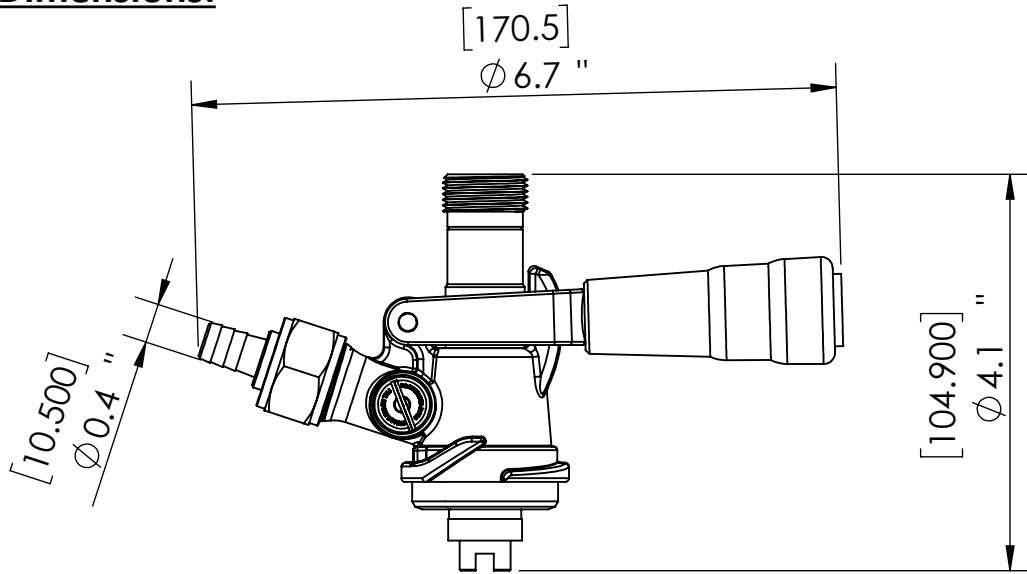

Product Dimensions:

Options Available:

Part Number	Probe Material	PRV	Handle
C804	SS 304	Yes	Pull
C705	Brass	Yes	Pull
C805	Brass	Yes	Pull
C704	SS 316	Yes	Pull
C744	SS 316	Yes	Pull

US & Canada :- +1-678 666 2001
 Asia:- +91-9814203010