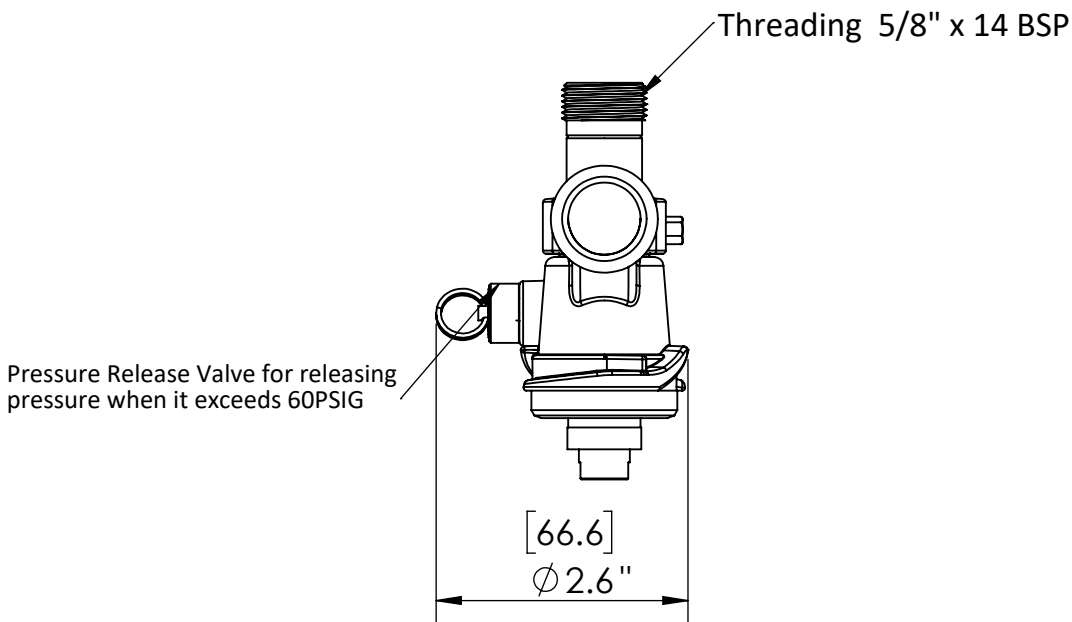

Product Dimensions:

Options Available:

Part Number	Probe Material	PRV	Handle
C804	SS 304	Yes	Pull
C705	Brass	Yes	Pull
C805	Brass	Yes	Pull
C704	SS 316	Yes	Pull
C744	SS 316	Yes	Pull

US & Canada :- +1-678 666 2001
 Asia:- +91-9814203010