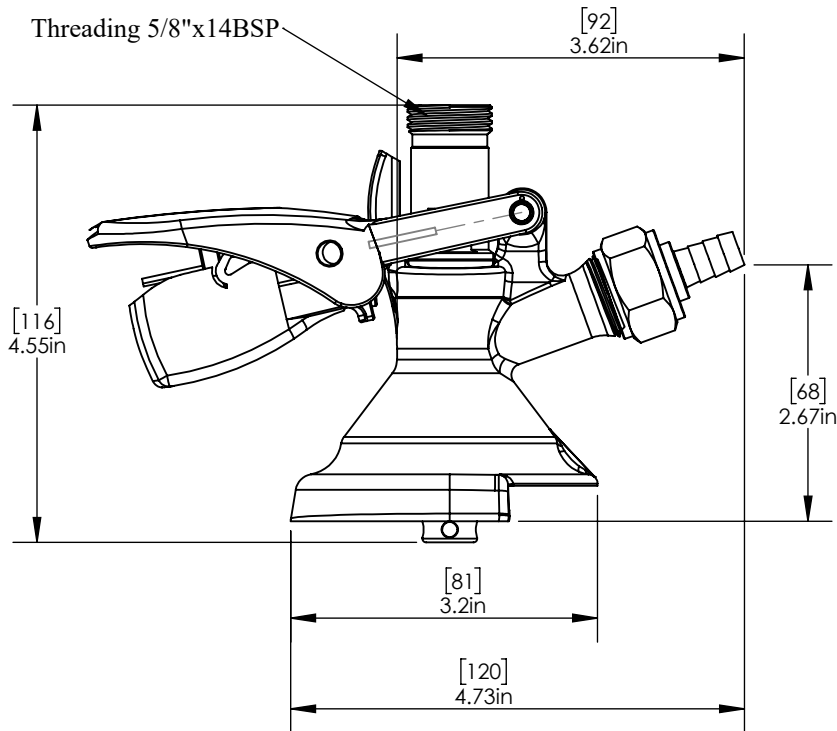

Features & Benefits:

- Chrome Plated Brass Body improved Durability, offers you long lasting performance
- Solid Stainless Steel 304 Probe resistance to chemicals
- Features a 60-psi pressure relief valve
- Fits M System Keg Valves
- With New Eagle Handle, Sturdy Design work more comfortable for operators

C5013

Chrome Plated

Warranty: 2 Years Limited

Product Dimensions:

Top View

Front View

Option Available:

Part No	Probe Material	PRV	Handle
C5004	SS 304	No	Eagle