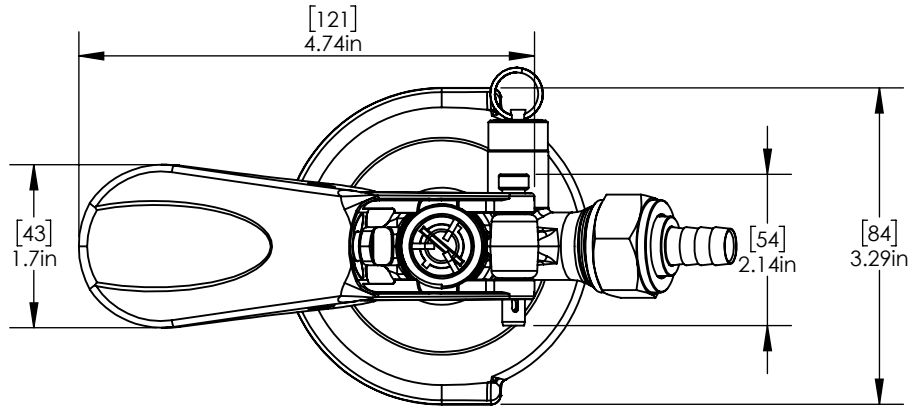

Features & Benefits:

- Chrome Plated Brass Body improved Durability, offers you long lasting performance
- Solid Stainless Steel 304 Probe resistance to chemicals
- Features a 60-psi pressure relief valve
- Fits M System Keg Valves
- With New Eagle Handle, Sturdy Design work more comfortable for operators

C5013

Chrome Plated

Warranty: 2 Years Limited

Product Dimensions:

Top View

Front View

Option Available:

Part No	Probe Material	PRV	Handle
C5004	SS 304	No	Eagle