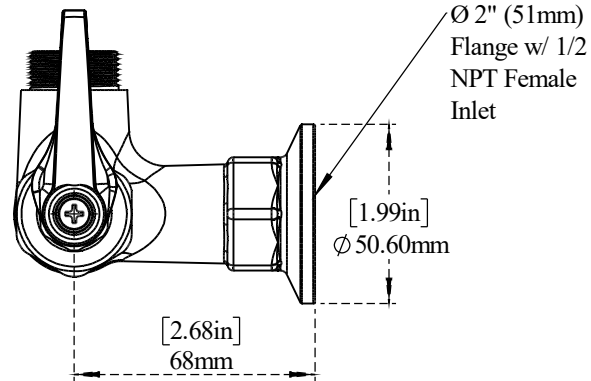

PART NO.- C8447

TITLE- Single Wall Base Body-C8447

Threading 1" x 20 UNEF

Quarter-Turn Cartridge w/
spring check & Blue colour
coded index

ALUIDS

Note:- Information provided for reference only.

* This document and the information thereon is the property of Krome Dispense Pvt Ltd. & its subsidiaries. Any reproduction in part or as a whole without the written permission of Krome Dispense Pvt Ltd. is prohibited.

All dimensions are in mm, inches (in bracket)