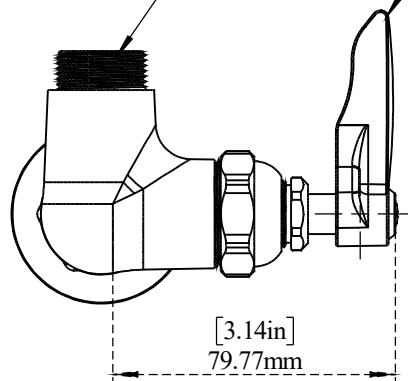

PART NO.- C8447

TITLE- Single Wall Base Body-C8447

Threading 1" x 20 UNEF

Quarter-Turn Cartridge w/
spring check & Blue colour
coded index

ALUIDS

Note:- Information provided for reference only.

* This document and the information thereon is the property of Krome Dispense Pvt Ltd. & its subsidiaries. Any reproduction in part or as a whole without the written permission of Krome Dispense Pvt Ltd. is prohibited.

All dimensions are in mm, inches (in bracket)