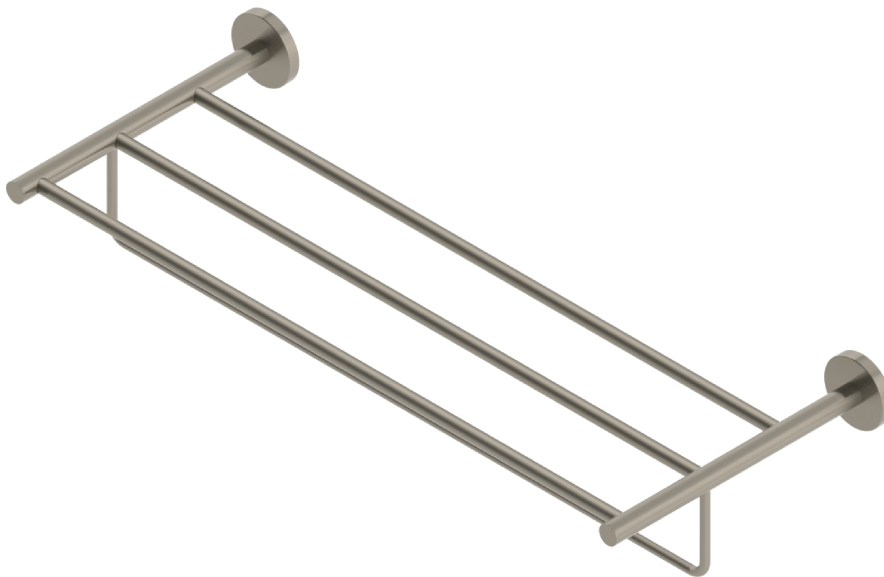

- Stylish Multiple Bar Design
- Wall Mount
- Fabricated from Solid Brass Material for Durability and Reliability
- Quick and Easy Install

C1956

Brushed Nickel

Product Dimensions:-