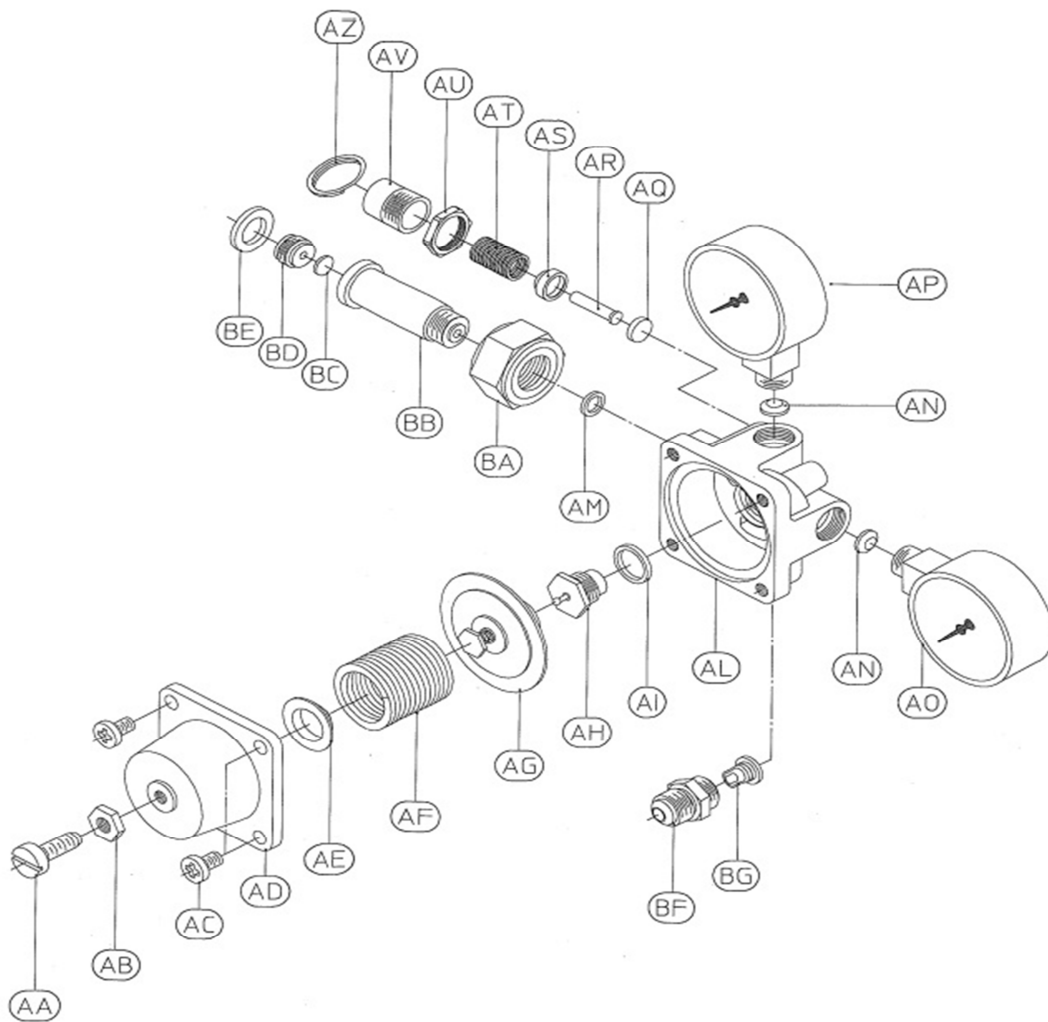

Primary CO2 Regulators PART # C871

Product Name

Precision Primary CO2 Regulator-1 outlet

Size

¼" BSP Female

Material

Nickel Plated Brass

Feature

Primary CO2 Regulators PART # C871

Exploded View

Product Specification subject to change without notice
Any act of copying distributing or disclosing of the datasheet
Will be liable against policy rights of Pacific Merchants