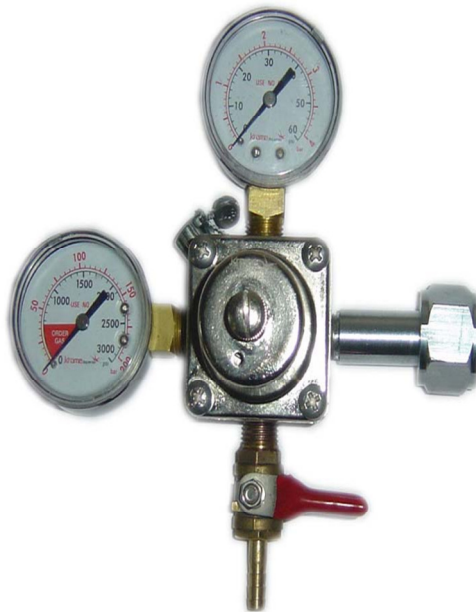

Feature

Ideal for Dispensing Systems for Medium to large Size

Product Specification subject to change without notice
Any act of copying distributing or disclosing of the datasheet
Will be liable against policy rights of Pacific Merchants

Krome Dispense
Ph: 0181 - 2600009
Fax: 0181 - 2602130
www.kromedispense.com

If you have any other technical question about this product please email us at info@kromedispense.com

Pacific Merchants, D-74, Focal Point Extn., Jalandhar-144004, Punjab, India