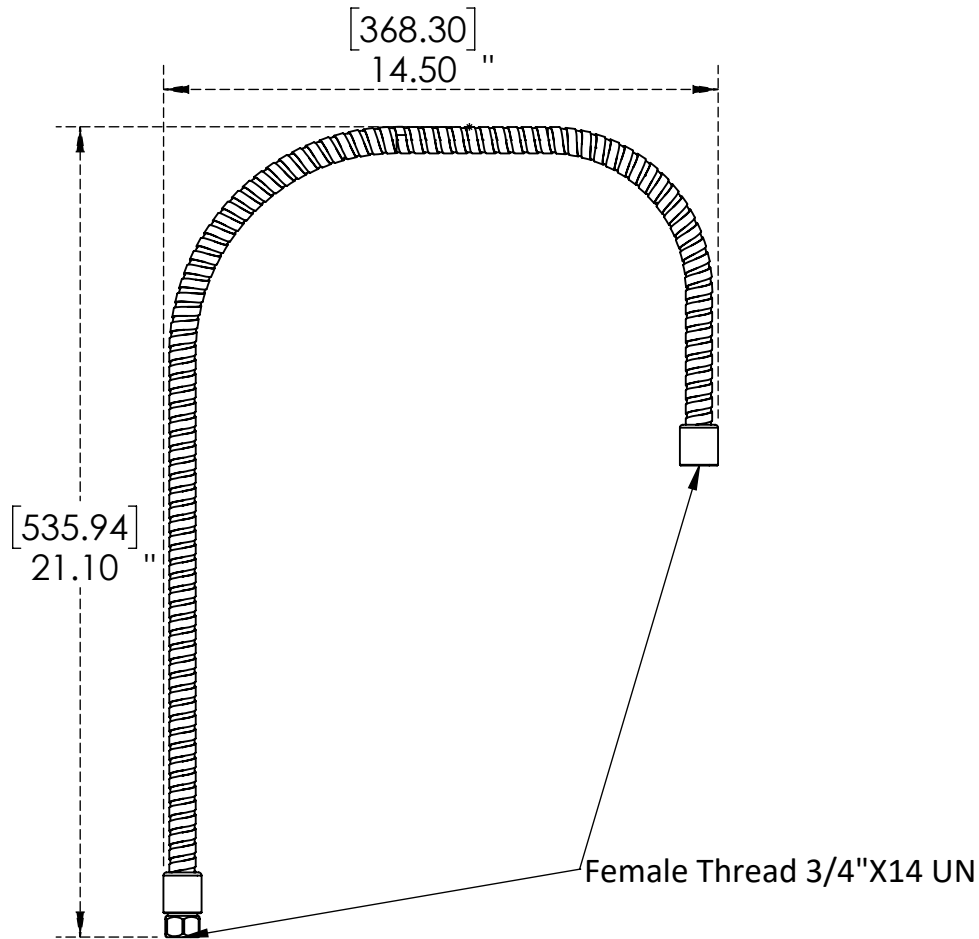

Product Dimensions:-

Options Available:-

Part No	Length	Handle
C8224	24"	Grip Handle
C8218	26"	Less Handle
C8223	24"	Less Handle
C8231	32"	Less Handle
C8140	36"	Less Handle
C8240	40"	Less Handle
C8242	42"	Less Handle
C8244	44"	Less Handle
C8257	50"	Less Handle
C8253	54"	Less Handle
C8255	56"	Less Handle
C8268	68"	Less Handle