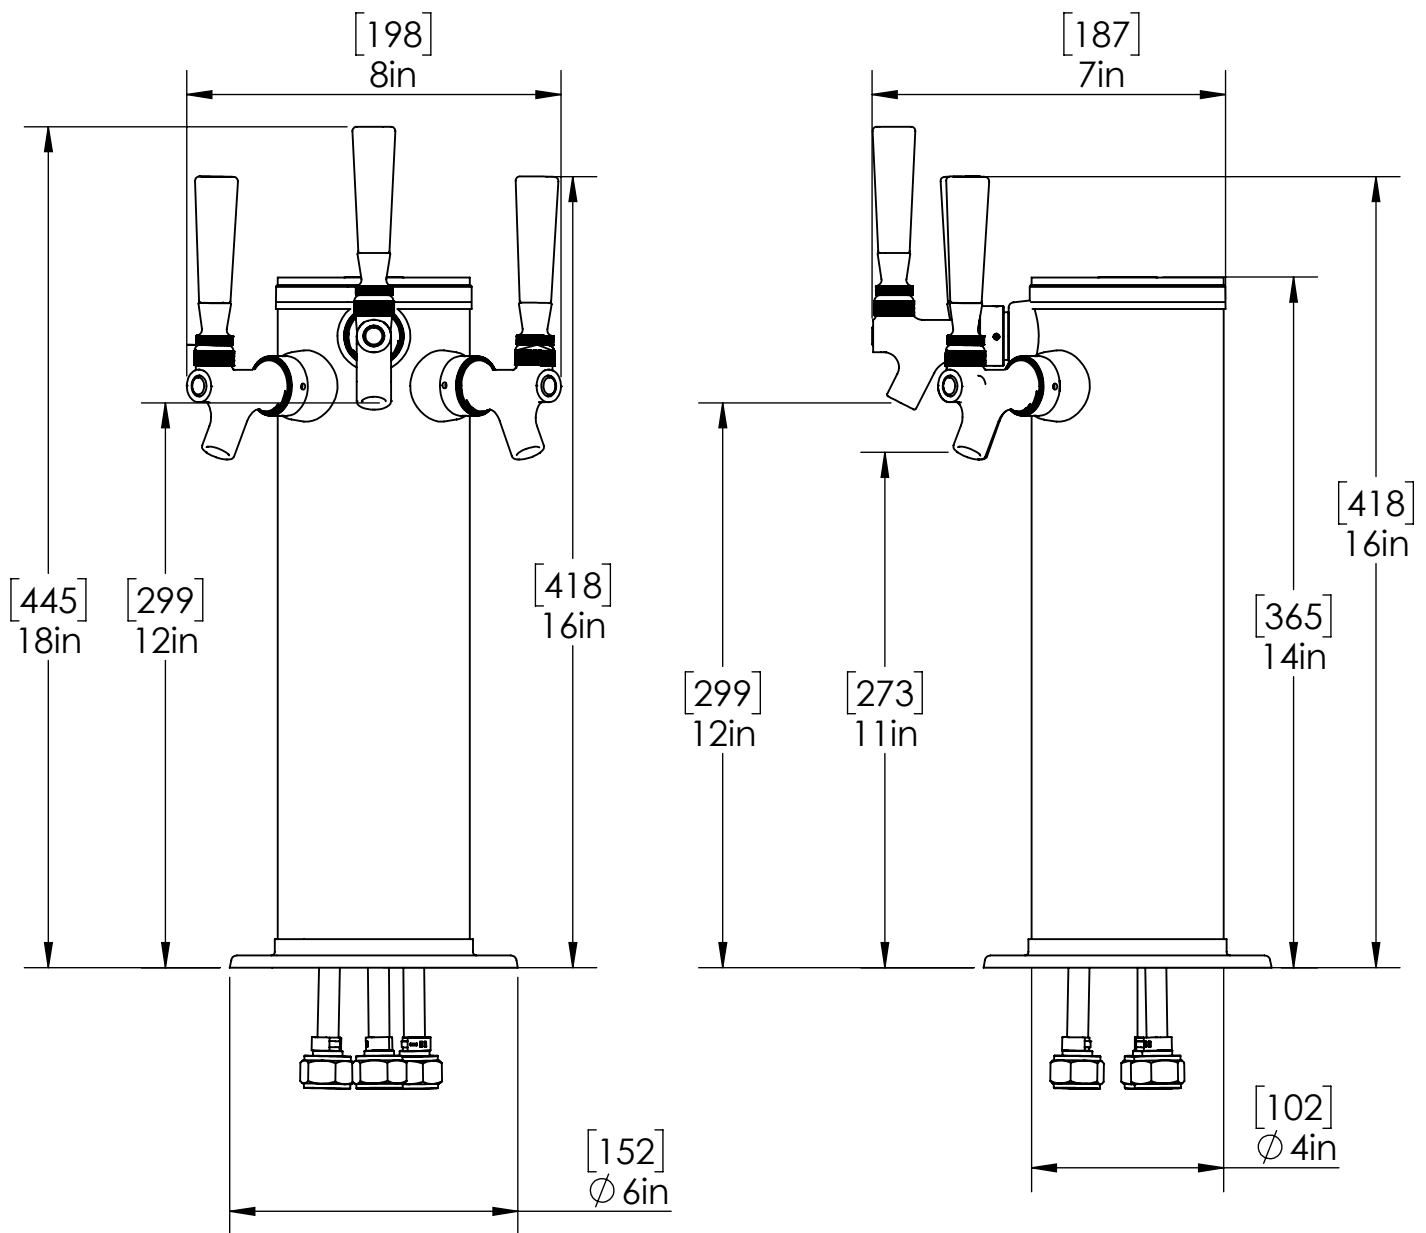

- Made of High Quality Stainless Steel for Durability & Reliability
- 5' NSF Approved PVC Clear Tube
- Modern Look with Vibrant Gold Finish
- Take your pouring to bold new heights

C1522

SS Polished

Specifications:-

Part No	Faucets	Finish	Cooling System	Style
C1522	3	SS Polished	Air Cooled	W/o Cover Base
C523	3	SS Polished	Air Cooled	With Cover Base
C869	3	SS Polished	Glyco Cold Technology	With Cover Base

Product Dimensions:-