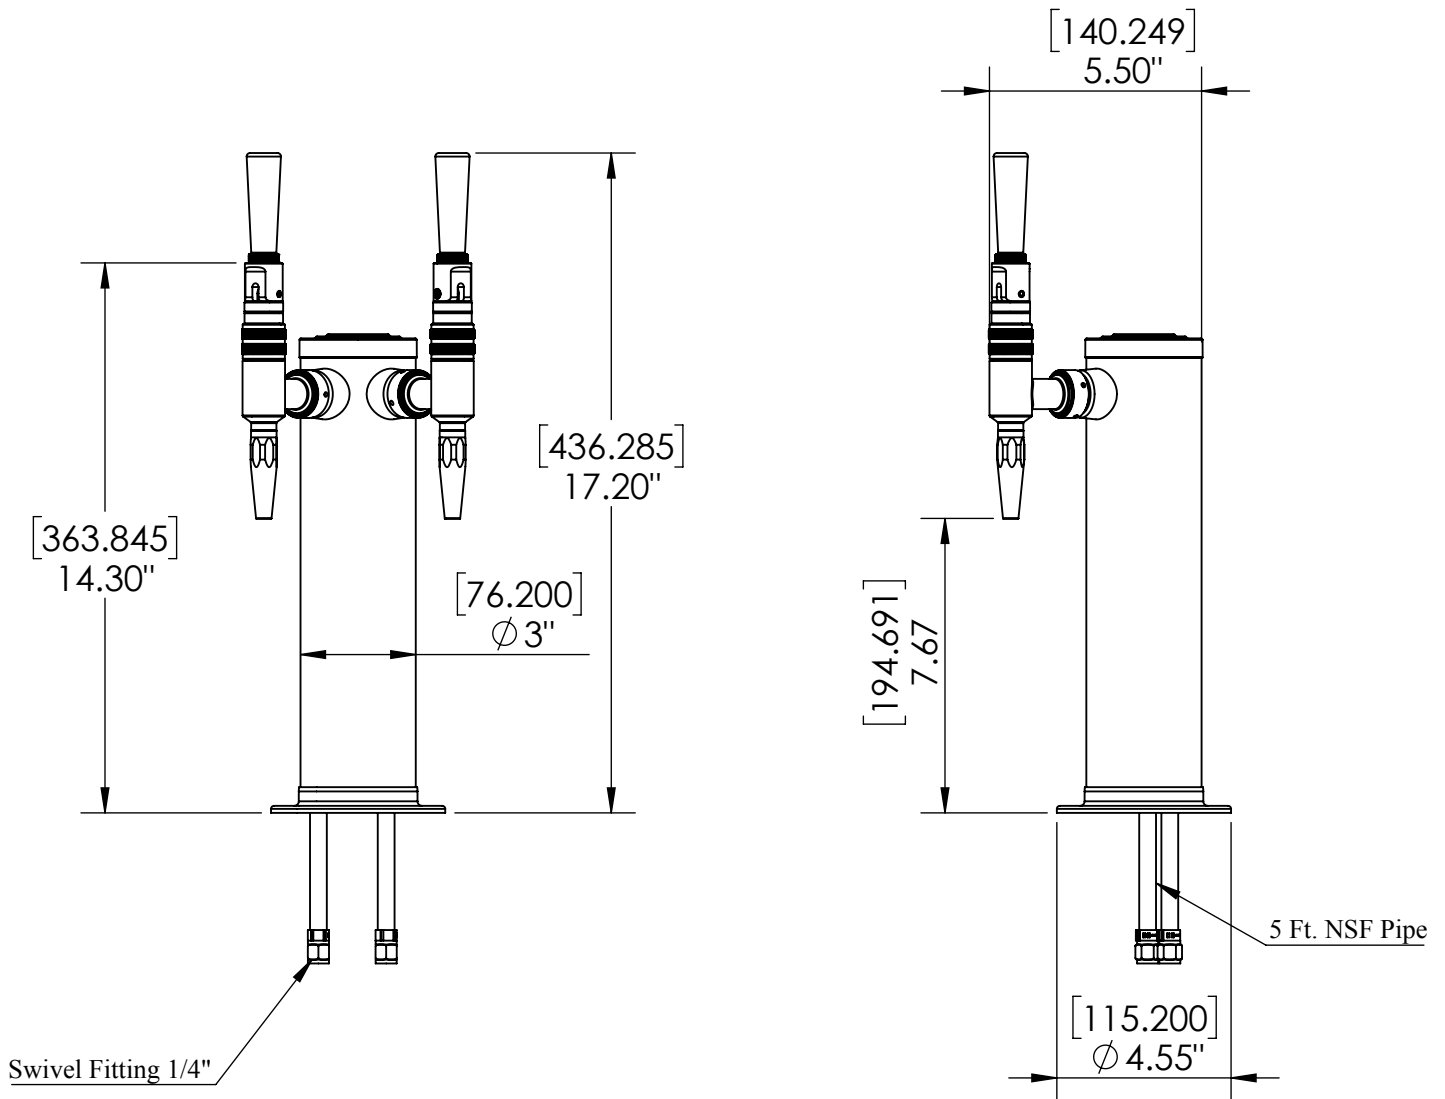

Specification

Part Number	No. of Faucets	Finish	Cooling System
C1013	2	SS Polished	Air Cooled

Product Dimensions:-

Copyright © 2017 Krome Dispense. All Rights Reserved Revision # 1 - -

US & Canada :- +1-678 666 2001

Asia:- +91-9814203010

Krome Dispense reserves the right to make revisions to product specifications without any notice
For most updated specification sheet , go to www.kromedispense.com