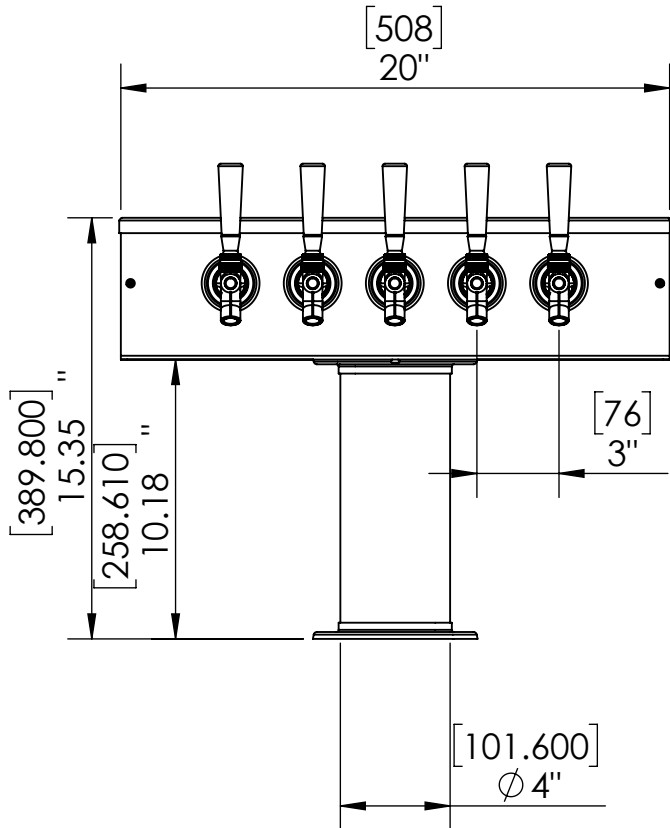

Specification

Part Number	No. of Faucets	Finish	Cooling System
C1005	5	Brushed Stainless	Air Cooled
C1385	5	Brushed Stainless	Glyco Cold Technology
C985	5	Brushed Stainless	Glycol Recirculation Loop

Product Dimensions:-

Revision # 1 - -
Copyright © 2017 Krome Dispense. All Rights Reserved

US & Canada :- +1-678 666 2001

Asia:- +91-9814203010

Krome Dispense reserves the right to make revisions to product specifications without any notice

For most updated specification sheet , go to www.kromedispense.com