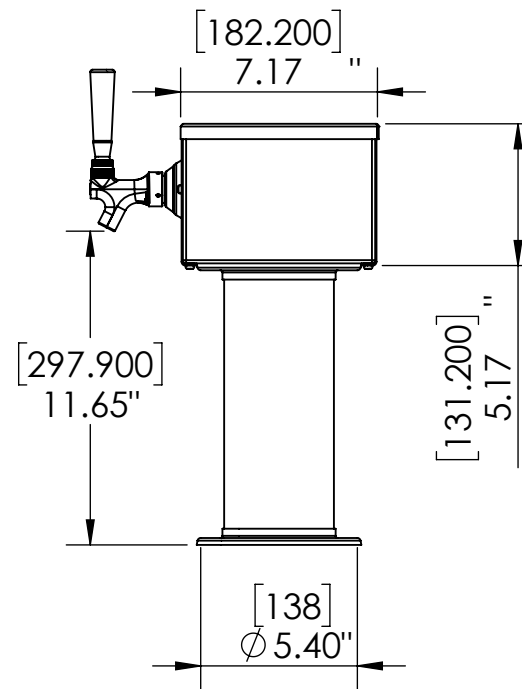

Specification

Part Number	No. of Faucets	Finish	Cooling System
C1005	5	Brushed Stainless	Air Cooled
C1385	5	Brushed Stainless	Glyco Cold Technology
C985	5	Brushed Stainless	Glycol Recirculation Loop

Product Dimensions:-

Revision # 1 - -
Copyright © 2017 Krome Dispense. All Rights Reserved

US & Canada :- +1-678 666 2001

Asia:- +91-9814203010

Krome Dispense reserves the right to make revisions to product specifications without any notice

For most updated specification sheet , go to www.kromedispense.com