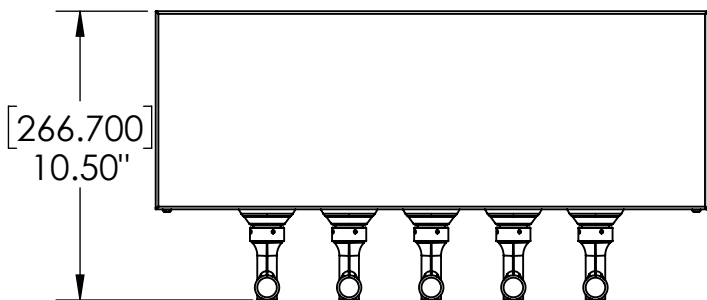

Specification

Part Number	No. of Faucets	Finish	Cooling System
C1005	5	Brushed Stainless	Air Cooled
C1385	5	Brushed Stainless	Glyco Cold Technology
C985	5	Brushed Stainless	Glycol Recirculation Loop

Product Dimensions:-

Revision # 1 - -
Copyright © 2017 Krome Dispense. All Rights Reserved

US & Canada :- +1-678 666 2001

Asia:- +91-9814203010

Krome Dispense reserves the right to make revisions to product specifications without any notice

For most updated specification sheet , go to www.kromedispense.com