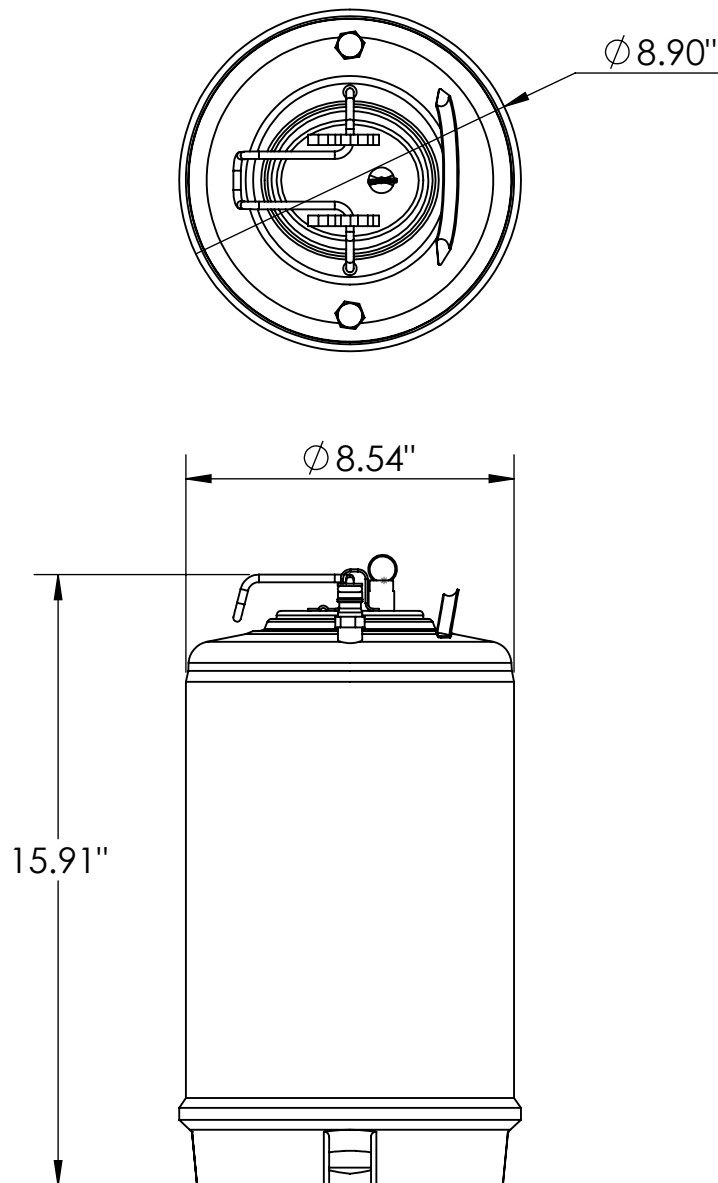

- Heavy Duty Stainless Steel Constructed for Durability
- Metal strap handle on the top and a rubber bottom
- Easily stackable for convenient storage in tight spaces
- With ball-lock fittings and pressure relief valve in the lid.

C2363

Options Available

Part No.	Capacity	Handle
C2361	2.5 Gallon	Rubber Handle
C2362	2.5 Gallon	Stainless Steel
C2364	5 Gallon	Stainless Steel

Product Dimensions:-

Revision # 1 - -
Copyright © 2017 Krome Dispense. All Rights Reserved