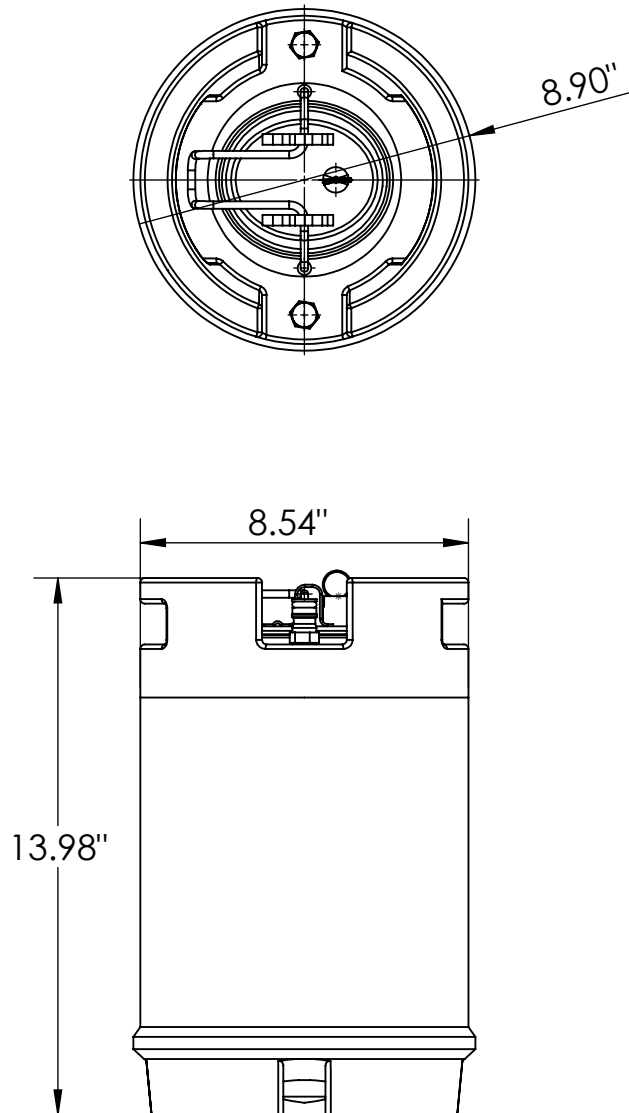

- Heavy Duty Stainless Steel Constructed for Durability
- Features a heavy duty rubber bottom skirt and top handles
- In refrigerators small kegs can even fit in those tight spots where another kegs will not.
- With ball-lock fittings and pressure relief valve in the lid.

C2361

C2362

Options Available

Part No.	Capacity	Handle
C2362	2.5 Gallon	Stainless Steel
C2363	3 Gallon	Stainless Steel
C2364	5 Gallon	Stainless Steel

Product Dimensions:-

Copyright © 2017 Krome Dispense. All Rights Reserved Revision # 1 - -