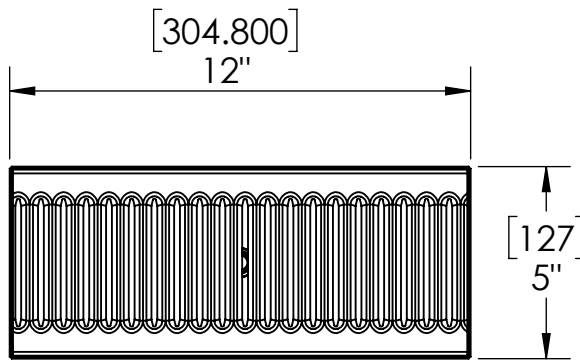

C818

PVD Gold

Options Available

Part Number	Dimensions	Finish
C613	12" L x 5" W	Brushed Stainless
C614	16" L x 5" W	Brushed Stainless
C615	18" L x 5" W	Brushed Stainless
C616	20" L x 5" W	Brushed Stainless
C617	24" L x 5" W	Brushed Stainless
C618	30" L x 5" W	Brushed Stainless
C620	36" L x 5" W	Brushed Stainless
C819	45" L x 5" W	Brushed Stainless

Product Dimensions:-

Drain - Threaded Brass
3-1/2" x 1/2" ID

Copyright © 2017 Krome Dispense. All Rights Reserved Revision # 01 - - -