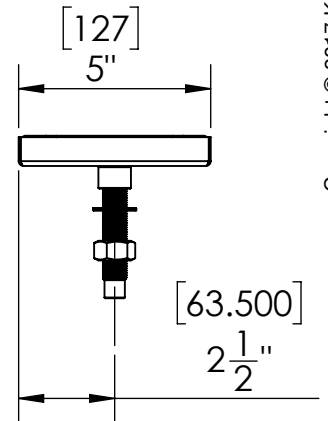

C818

PVD Gold

Options Available

Part Number	Dimensions	Finish
C613	12" L x 5" W	Brushed Stainless
C614	16" L x 5" W	Brushed Stainless
C615	18" L x 5" W	Brushed Stainless
C616	20" L x 5" W	Brushed Stainless
C617	24" L x 5" W	Brushed Stainless
C618	30" L x 5" W	Brushed Stainless
C620	36" L x 5" W	Brushed Stainless
C819	45" L x 5" W	Brushed Stainless

Product Dimensions:-

Drain - Threaded Brass
3-1/2" x 1/2" ID

Copyright © 2017 Krome Dispense. All Rights Reserved Revision # 01 - - -