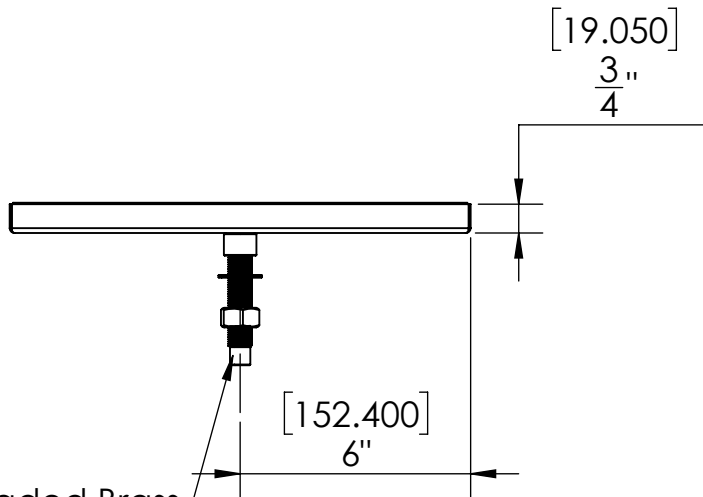

C818

PVD Gold

Options Available

Part Number	Dimensions	Finish
C613	12" L x 5" W	Brushed Stainless
C614	16" L x 5" W	Brushed Stainless
C615	18" L x 5" W	Brushed Stainless
C616	20" L x 5" W	Brushed Stainless
C617	24" L x 5" W	Brushed Stainless
C618	30" L x 5" W	Brushed Stainless
C620	36" L x 5" W	Brushed Stainless
C819	45" L x 5" W	Brushed Stainless

Product Dimensions:-

Drain - Threaded Brass
3-1/2" x 1/2" ID

Copyright © 2017 Krome Dispense. All Rights Reserved Revision # 01 - - -