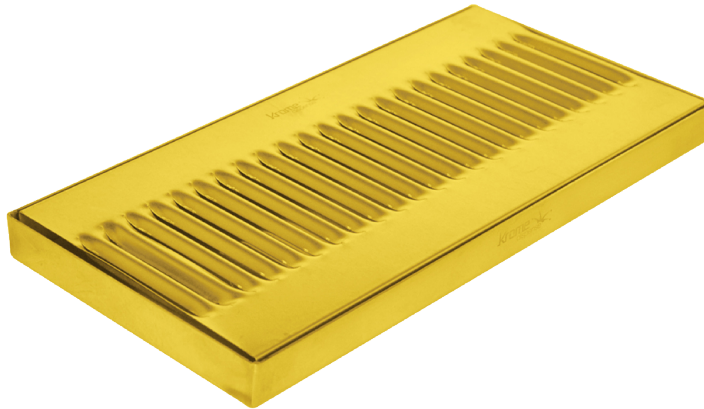

- 100% Stainless Steel Surface Drip Tray Vibrant Gold Finish
- Removable grill for easy manual cleaning
- Fabricated from 1.2 mm Stainless Steel for Durability & Reliability

C817

PVD Gold

Options Available

Part Number	Dimensions	Finish
C606	12" L x 5" W	Brushed Stainless
C611	6" L x 5" W	Brushed Stainless

Product Dimensions:-

Copyright © 2017 Krome Dispense. All Rights Reserved. Revision # 01 - ---

US & Canada :- +1-678 666 2001