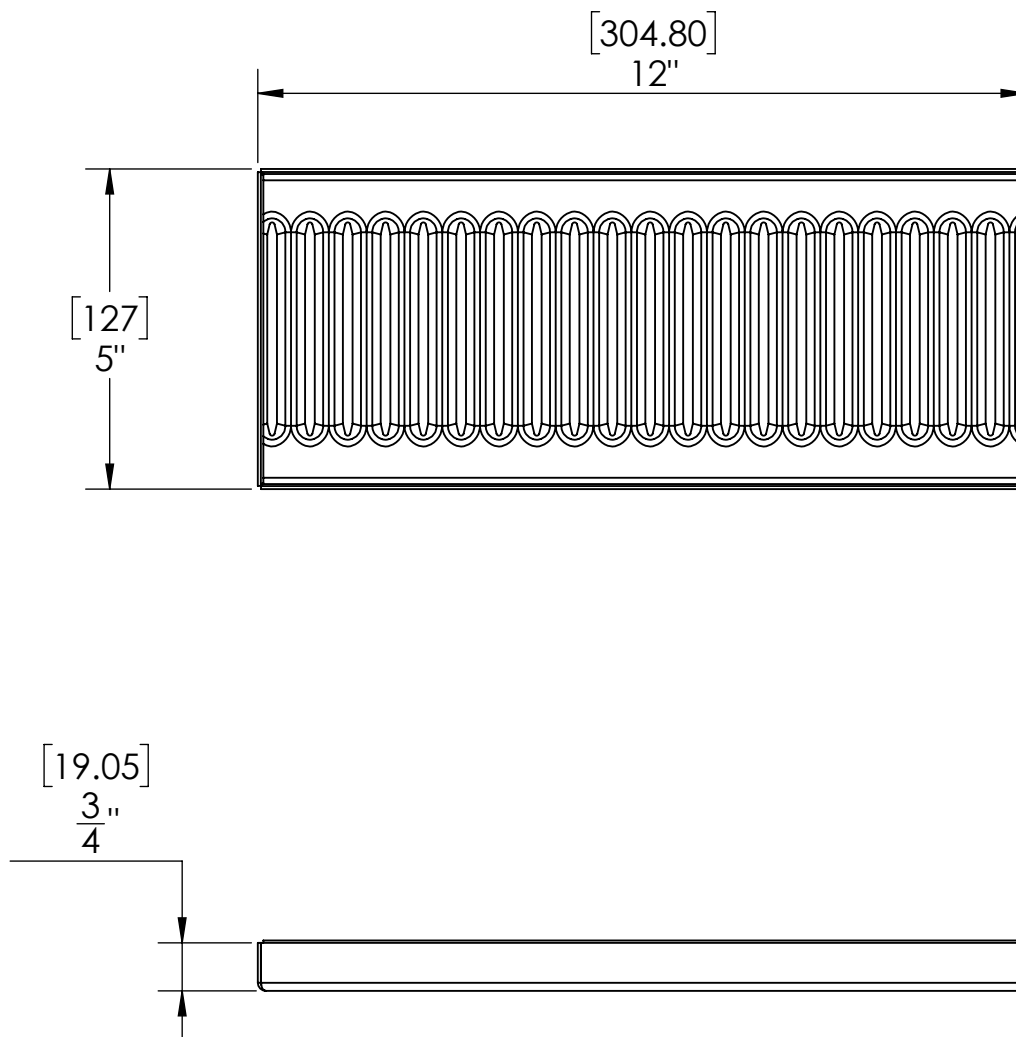

- 100% Stainless Steel Surface Drip Tray Vibrant Gold Finish
- Removable grill for easy manual cleaning
- Fabricated from 1.2 mm Stainless Steel for Durability & Reliability

C817

PVD Gold

Options Available

Part Number	Dimensions	Finish
C606	12" L x 5" W	Brushed Stainless
C611	6" L x 5" W	Brushed Stainless

Product Dimensions:-

Copyright © 2017 Krome Dispense. All Rights Reserved. Revision # 01 - ---

US & Canada :- +1-678 666 2001