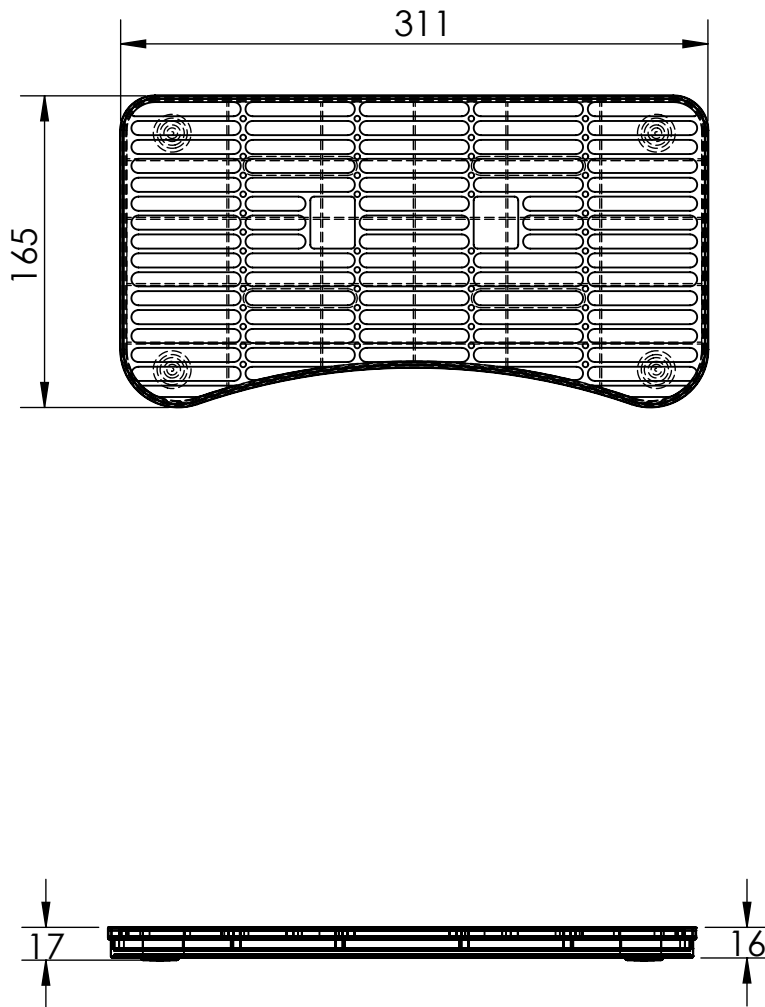

Options Available

No Options :-

Product Dimensions:-

Revision # 1 - ---
Copyright © 2017 Krome Dispense. All Rights Reserved

US & Canada :- +1-678 666 2001

Asia:- +91-9814203010

Krome Dispense reserves the right to make revisions to product specifications without any notice
For most updated specification sheet , go to www.kromedispense.com