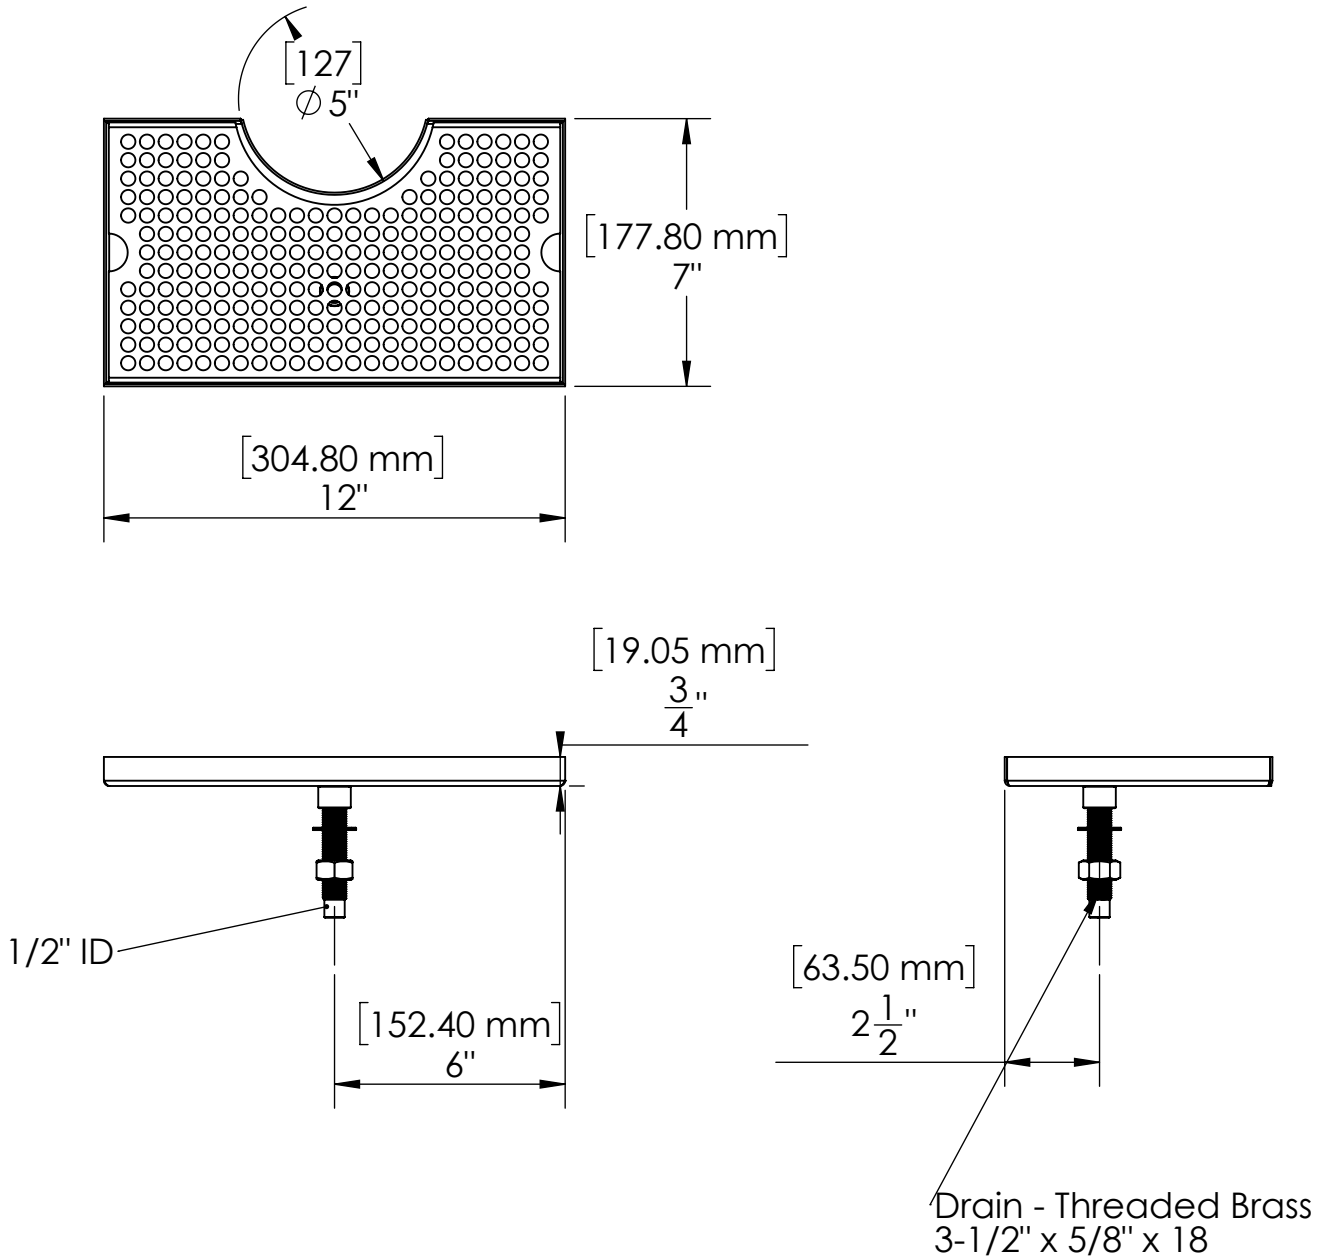

- 100% Stainless Steel Cut Out Surface Mount Drip Tray Vibrant Gold Finish
- Removable grill for easy manual cleaning
- Designed with a cutout for 3" tower base flange
- Fabricated from 1.5 mm Stainless Steel for Durability & Reliability
- Included Center Mounted Nipple for drain

C634

PVD Gold

Options Available

| Part Number | Dimensions | Finish |
|-------------|--------------|-------------------|
| C605 | 12" L x 7" W | Brushed Stainless |

Product Dimensions:-

Copyright © 2017 Krome Dispense. All Rights Reserved Revision # 1 - -