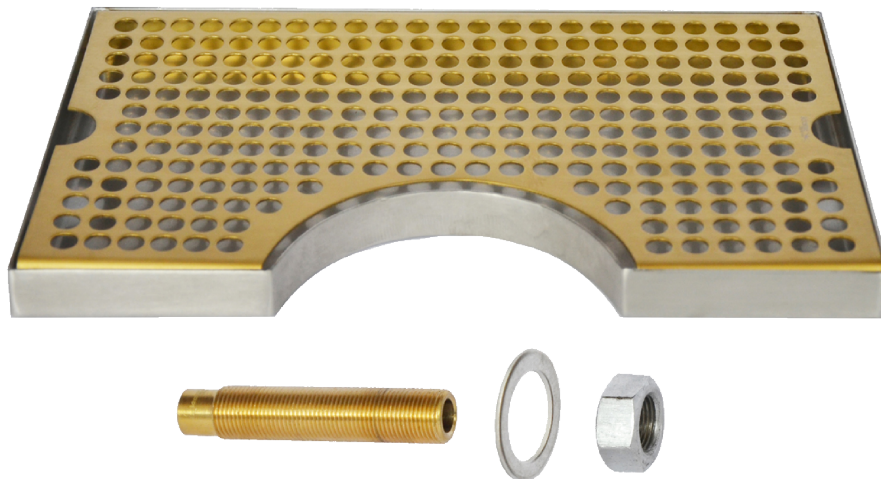

- 100% Stainless Steel Cut Out Surface Mount Drip Tray Vibrant Gold Finish
- Removable grill for easy manual cleaning
- Designed with a cutout for 3" tower base flange
- Fabricated from 1.5 mm Stainless Steel for Durability & Reliability
- Included Center Mounted Nipple for drain

C634

PVD Gold

Options Available

| Part Number | Dimensions | Finish |
|-------------|--------------|-------------------|
| C605 | 12" L x 7" W | Brushed Stainless |

Product Dimensions:-

Copyright © 2017 Krome Dispense. All Rights Reserved Revision # 1 - -