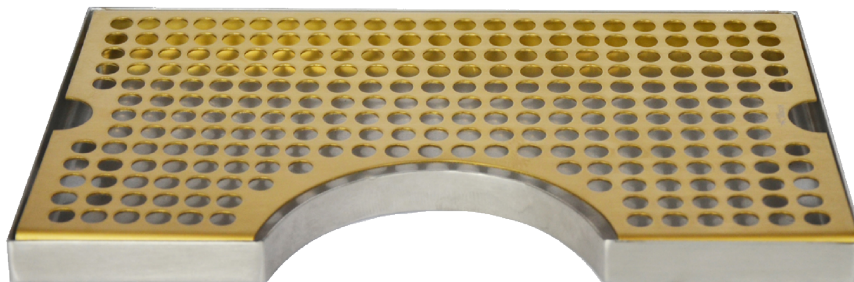

- 100% Stainless Steel Cut Out Surface Mount Drip Tray Vibrant Gold Finish
- Removable grill for easy manual cleaning
- Designed with a cutout for 3" tower base flange
- Fabricated from 1.5 mm Stainless Steel for Durability & Reliability

C633

PVD Gold

Revision # 1 - -
Copyright © 2017 Krome Dispense. All Rights Reserved

Options Available

Part Number	Dimensions	Finish
C604	12" L x 7" W	Brushed Stainless

Product Dimensions:-

Copyright © 2017 Krome Dispense. All Rights Reserved. Revision # 1 - -