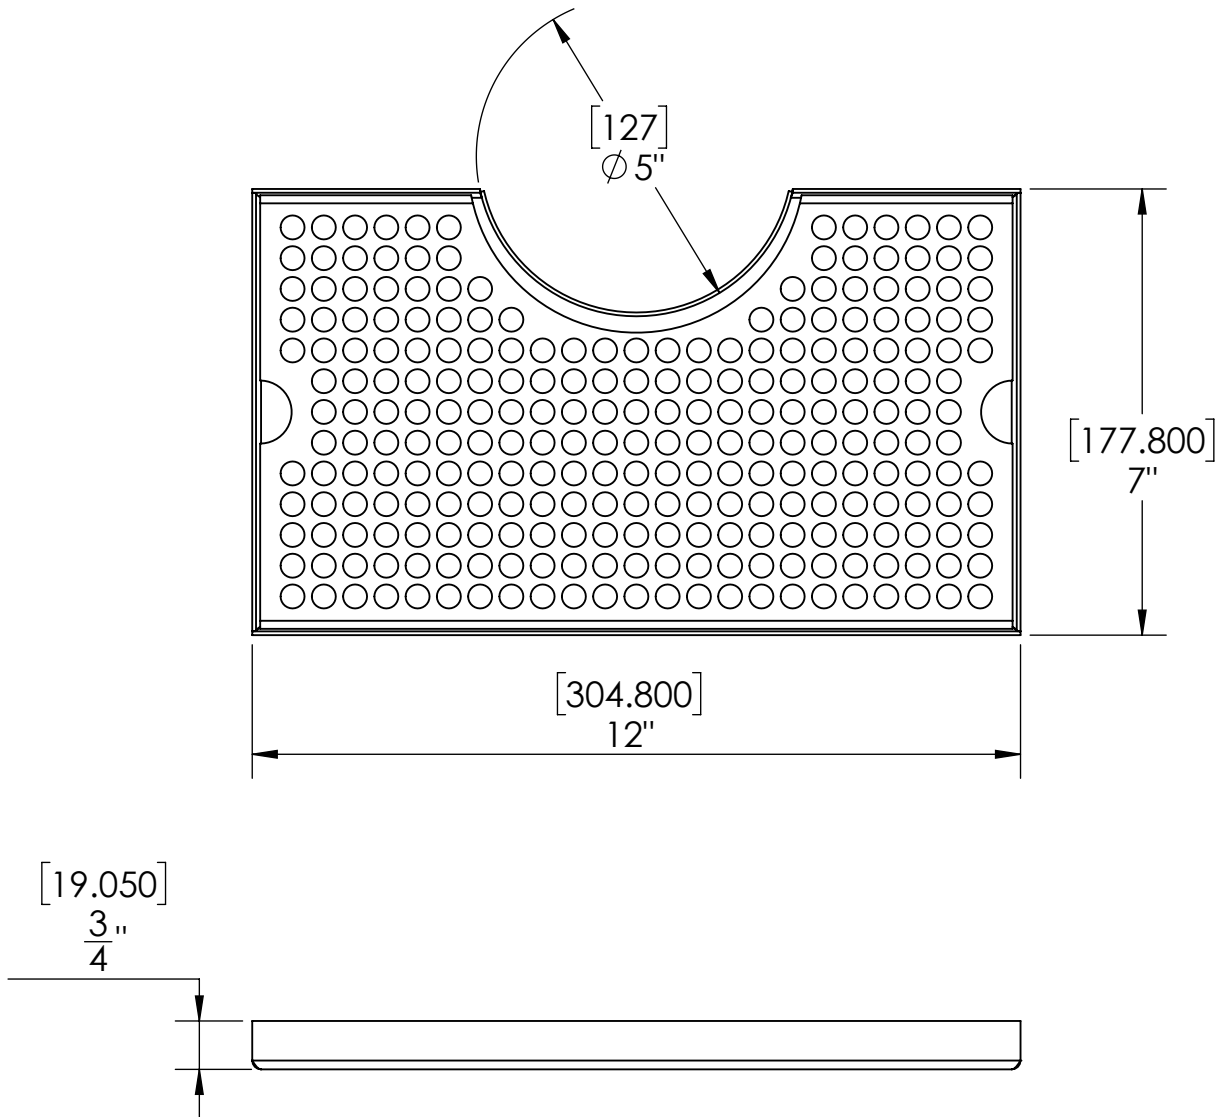

- 100% Stainless Steel Cut Out Surface Mount Drip Tray Vibrant Gold Finish
- Removable grill for easy manual cleaning
- Designed with a cutout for 3" tower base flange
- Fabricated from 1.5 mm Stainless Steel for Durability & Reliability

C633

PVD Gold

Revision # 1 - -
Copyright © 2017 Krome Dispense. All Rights Reserved

Options Available

Part Number	Dimensions	Finish
C604	12" L x 7" W	Brushed Stainless

Product Dimensions:-

Copyright © 2017 Krome Dispense. All Rights Reserved. Revision # 1 - -