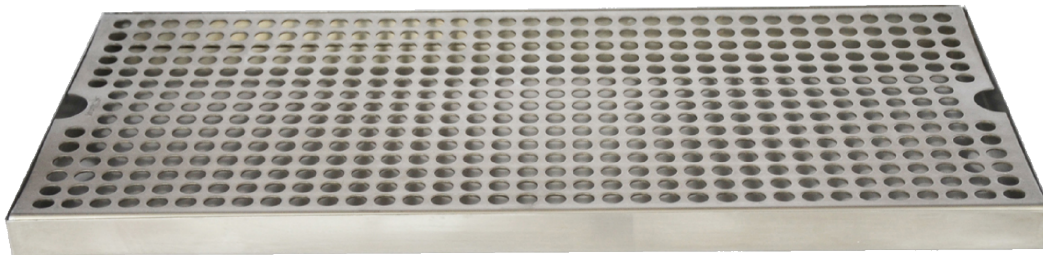

- 100% Stainless Steel Surface Drip Tray Brushed finish
- Removable grill for easy manual cleaning
- Fabricated from 1.2 mm Stainless Steel for Durability & Reliability
- Included Center Mounted Solid Brass drain

C627

Brushed Stainless

Options Available

Part Number	Dimensions	Finish
C624	12" L x 8" W	Brushed Stainless
C625	18" L x 8" W	Brushed Stainless
C4224	24" L X 8" W	Brushed Stainless
C4230	30" L x 8" W	Brushed Stainless
C4239	39" L x 8" W	Brushed Stainless
C4245	45" L x 8" W	Brushed Stainless

Product Dimensions:-