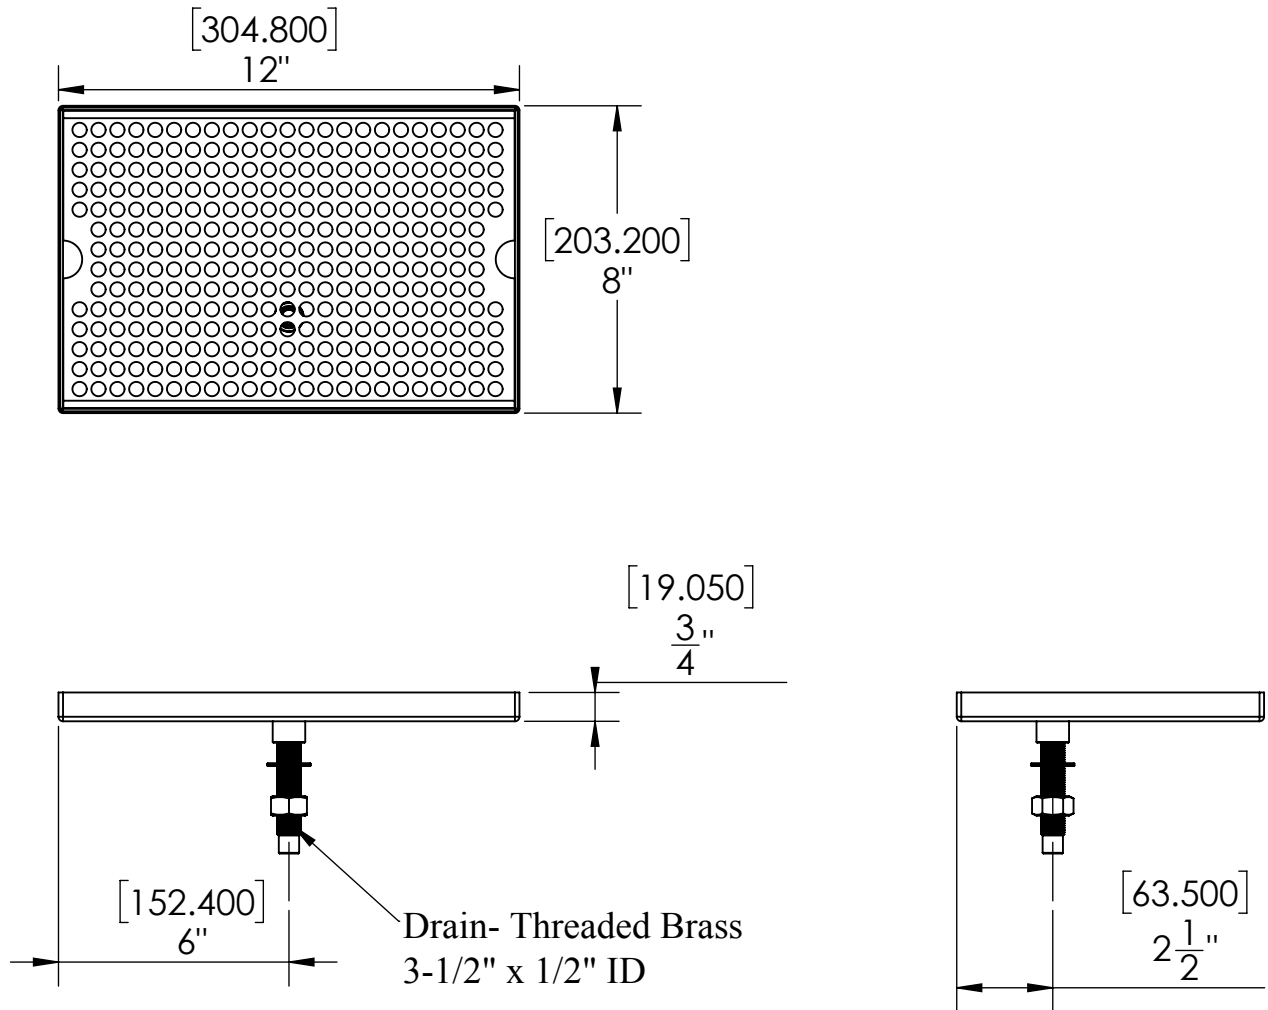

Options Available

Part Number	Dimensions	Finish
C625	18" L x 8" W	Brushed Stainless
C627	20" L x 8" W	Brushed Stainless
C4224	24" L X 8" W	Brushed Stainless
C4230	30" L x 8" W	Brushed Stainless
C4239	39" L x 8" W	Brushed Stainless
C4245	45" L x 8" W	Brushed Stainless

Product Dimensions:-

Copyright © 2017 Krome Dispense. All Rights Reserved Revision # 01 - - -

US & Canada :- +1-678 666 2001

Asia:- +91-9814203010

Krome Dispense reserves the right to make revisions to product specifications without any notice
For most updated specification sheet , go to www.kromedispense.com