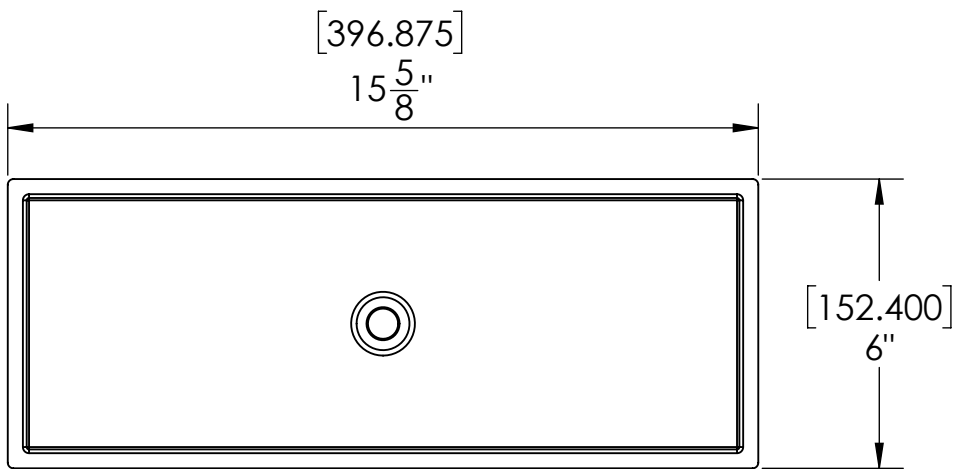

## Options Available

Part Number	Dimensions	Finish
C622	9" L x 6" W	Brushed Stainless

## Product Dimensions:-

Drain - Threaded Brass  
2" x 1/2" x 14BSP

Copyright © 2017 Krome Dispense. All Rights Reserved. Revision # 01 - - -

US & Canada :- +1-678 666 2001

Asia:- +91-9814203010

Krome Dispense reserves the right to make revisions to product specifications without any notice  
For most updated specification sheet , go to [www.kromedispense.com](http://www.kromedispense.com)