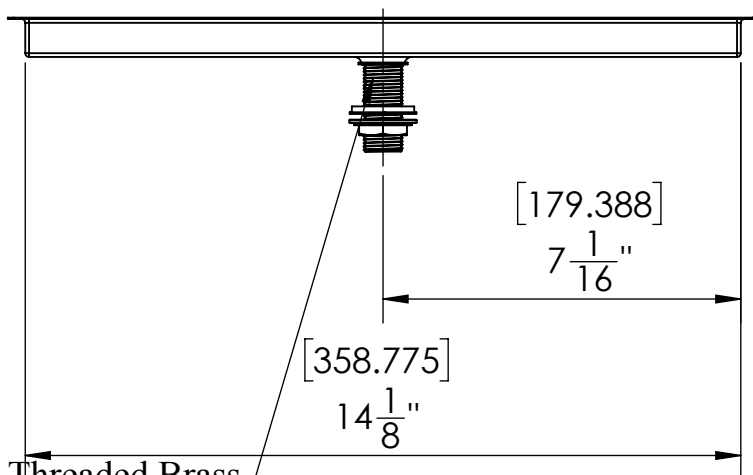

## Options Available

Part Number	Dimensions	Finish
C622	9" L x 6" W	Brushed Stainless

## Product Dimensions:-

Drain - Threaded Brass  
2" x 1/2" x 14BSP

Copyright © 2017 Krome Dispense. All Rights Reserved. Revision # 01 - - -

US & Canada :- +1-678 666 2001

Asia:- +91-9814203010

Krome Dispense reserves the right to make revisions to product specifications without any notice  
For most updated specification sheet , go to [www.kromedispense.com](http://www.kromedispense.com)