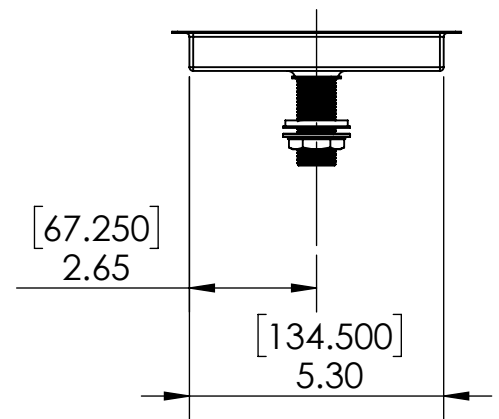

## Options Available

Part Number	Dimensions	Finish
C622	9" L x 6" W	Brushed Stainless

## Product Dimensions:-

Drain - Threaded Brass  
2" x 1/2" x 14BSP

Copyright © 2017 Krome Dispense. All Rights Reserved. Revision # 01 - - -

US & Canada :- +1-678 666 2001

Asia:- +91-9814203010

Krome Dispense reserves the right to make revisions to product specifications without any notice  
For most updated specification sheet , go to [www.kromedispense.com](http://www.kromedispense.com)