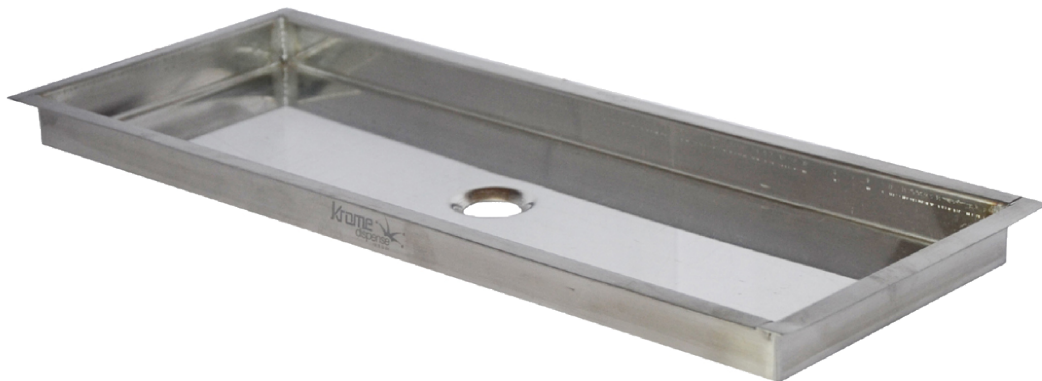

- 100% stainless steel Flush Mounted Drip Tray Brushed Finish
- Removable grill for easy manual cleaning
- Included Center mounted 2" drain assembly
- 1/2" Flange all around
- Fabricated from 0.75 mm Stainless Steel for Durability & Reliability

C623

Brushed Stainless

## Options Available

Part Number	Dimensions	Finish
C622	9" L x 6" W	Brushed Stainless

## Product Dimensions:-

Drain - Threaded Brass  
2" x 1/2" x 14BSP

Copyright © 2017 Krome Dispense. All Rights Reserved. Revision # 01 - - -

US & Canada :- +1-678 666 2001

Asia:- +91-9814203010

Krome Dispense reserves the right to make revisions to product specifications without any notice  
For most updated specification sheet , go to [www.kromedispense.com](http://www.kromedispense.com)