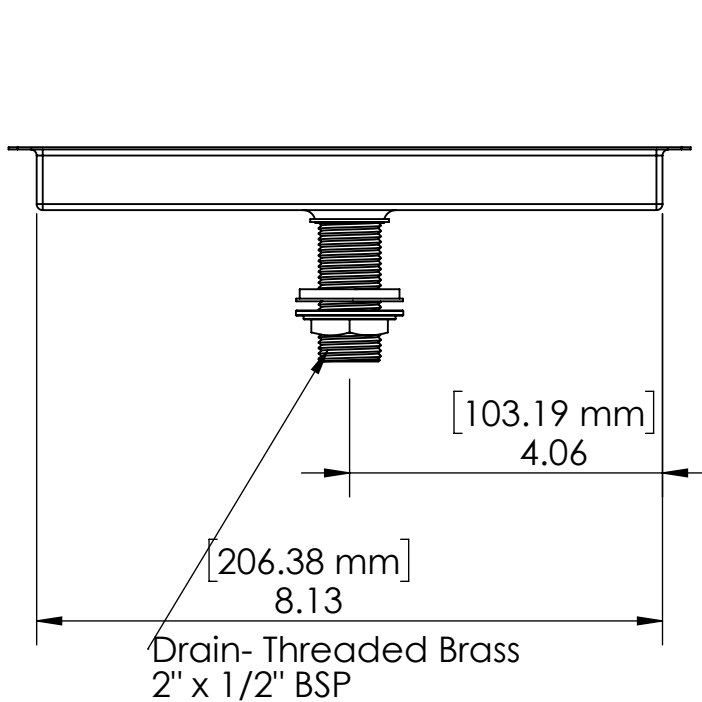

- 100% stainless steel Flush Mounted Drip Tray Brushed Finish
- Included Center mounted 2" drain assembly
- 1/2" Flange all around
- Fabricated from 0.75 mm Stainless Steel for Durability & Reliability

C622

Brushed Stainless

Options Available

Part Number	Dimensions	Finish
C623	15-5/8" L x 6" W	Brushed Stainless

Product Dimensions:-

Copyright © 2017 Krome Dispense. All Rights Reserved Revision # 01 - - -

US & Canada :- +1-678 666 2001