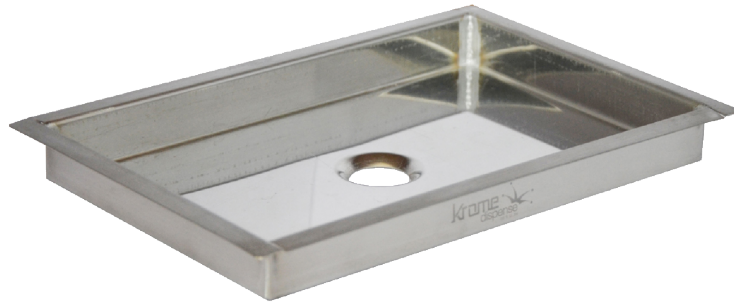

- 100% stainless steel Flush Mounted Drip Tray Brushed Finish
- Included Center mounted 2" drain assembly
- 1/2" Flange all around
- Fabricated from 0.75 mm Stainless Steel for Durability & Reliability

C622

Brushed Stainless

Options Available

Part Number	Dimensions	Finish
C623	15-5/8" L x 6" W	Brushed Stainless

Product Dimensions:-

Copyright © 2017 Krome Dispense. All Rights Reserved Revision # 01 - - -

US & Canada :- +1-678 666 2001