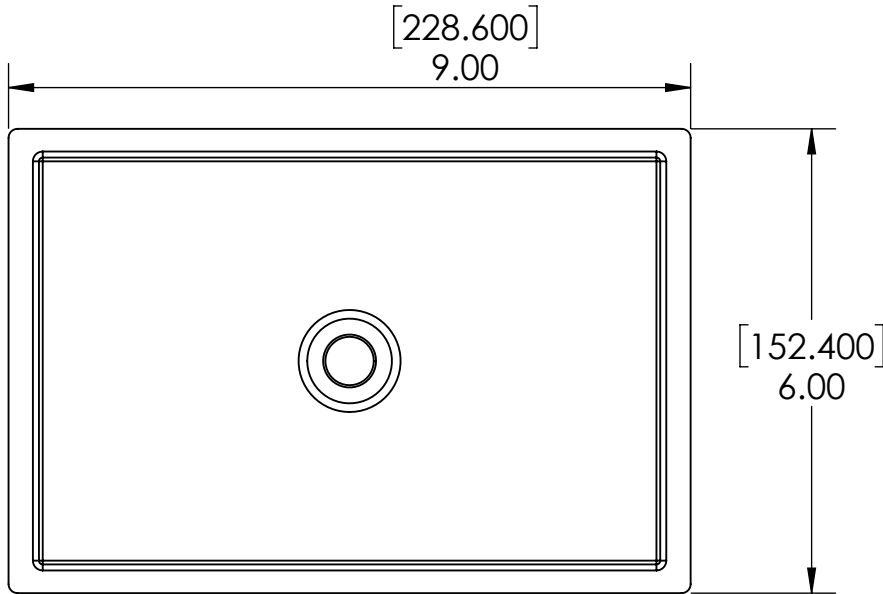

- 100% stainless steel Flush Mounted Drip Tray Brushed Finish
- Included Center mounted 2" drain assembly
- 1/2" Flange all around
- Fabricated from 0.75 mm Stainless Steel for Durability & Reliability

C622

Brushed Stainless

Options Available

Part Number	Dimensions	Finish
C623	15-5/8" L x 6" W	Brushed Stainless

Product Dimensions:-

Copyright © 2017 Krome Dispense. All Rights Reserved Revision # 01 - - -

US & Canada :- +1-678 666 2001