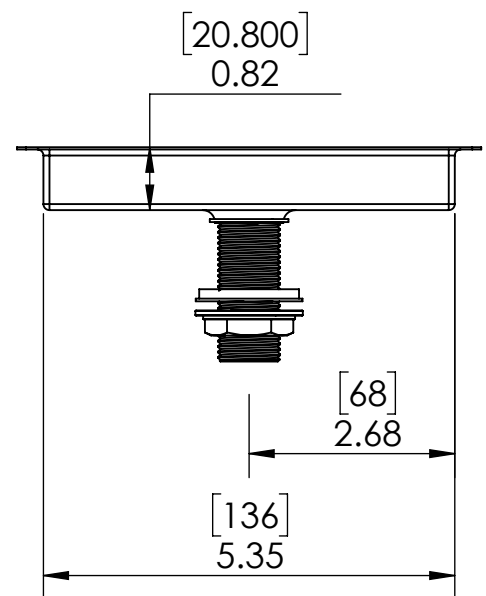

- 100% stainless steel Flush Mounted Drip Tray Brushed Finish
- Included Center mounted 2" drain assembly
- 1/2" Flange all around
- Fabricated from 0.75 mm Stainless Steel for Durability & Reliability

C622

Brushed Stainless

Options Available

Part Number	Dimensions	Finish
C623	15-5/8" L x 6" W	Brushed Stainless

Product Dimensions:-

Copyright © 2017 Krome Dispense. All Rights Reserved Revision # 01 - - -

US & Canada :- +1-678 666 2001