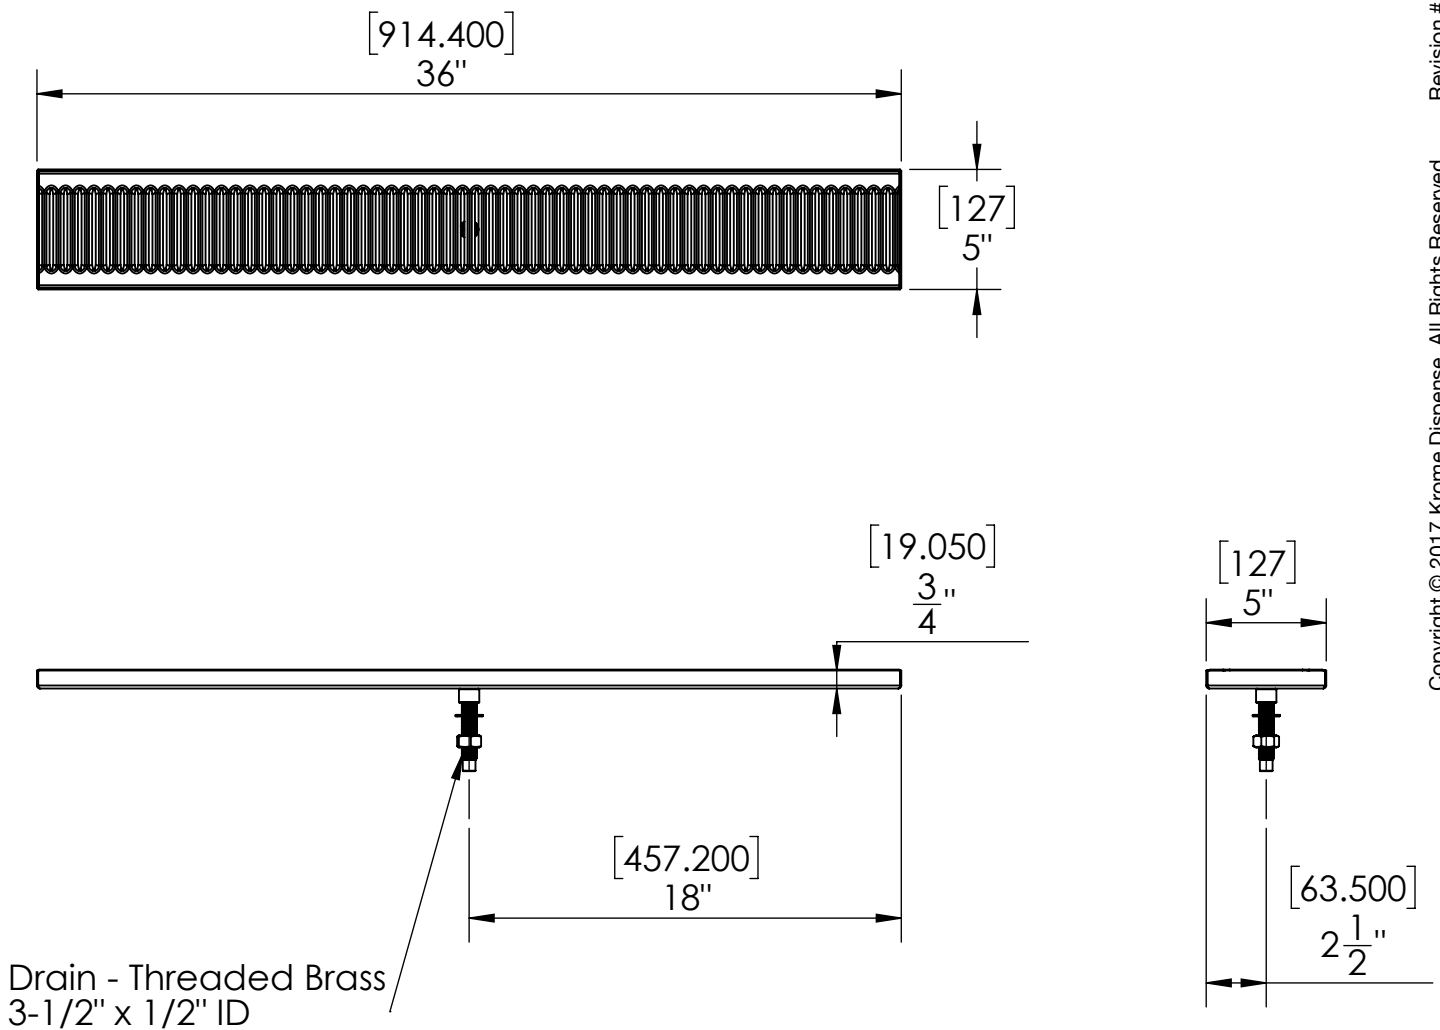

Options Available

Part Number	Dimensions	Finish
C613	12" L x 5" W	Brushed Stainless
C614	16" L x 5" W	Brushed Stainless
C615	18" L x 5" W	Brushed Stainless
C616	20" L x 5" W	Brushed Stainless
C617	24" L x 5" W	Brushed Stainless
C618	30" L x 5" W	Brushed Stainless
C818	12" L x 5" W	Vibrant Gold Finish
C819	45" L x 5" W	Brushed Stainless

Product Dimensions:-

Copyright © 2017 Krome Dispense. All Rights Reserved. Revision # 01 - - -

US & Canada :- +1-678 666 2001

Asia:- +91-9814203010

Krome Dispense reserves the right to make revisions to product specifications without any notice
For most updated specification sheet , go to www.kromedispense.com