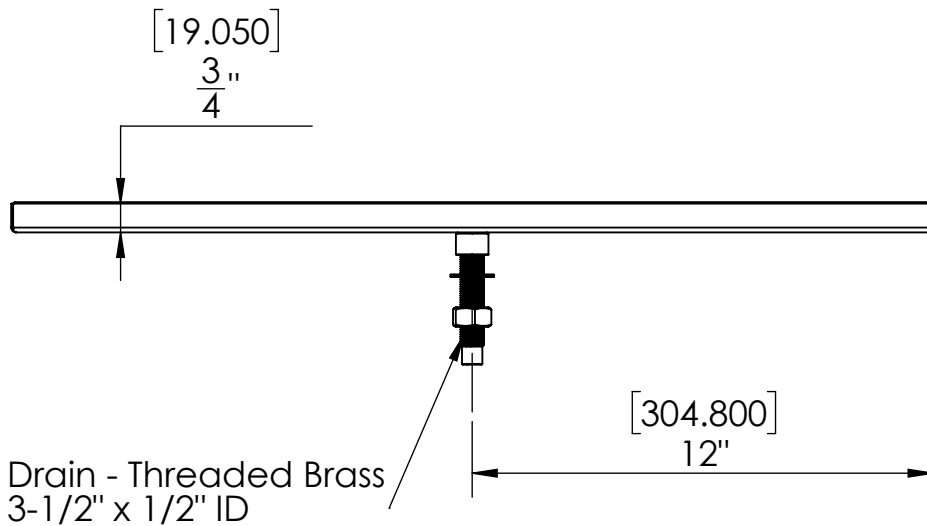

Options Available

Part Number	Dimensions	Finish
C613	12" L x 5" W	Brushed Stainless
C614	16" L x 5" W	Brushed Stainless
C615	18" L x 5" W	Brushed Stainless
C616	20" L x 5" W	Brushed Stainless
C618	30" L x 5" W	Brushed Stainless
C620	36" L x 5" W	Brushed Stainless
C818	12" L x 5" W	Vibrant Gold Finish
C819	45" L x 5" W	Brushed Stainless

Product Dimensions:-

Copyright © 2017 Krome Dispense. All Rights Reserved. Revision # 01 - - - -