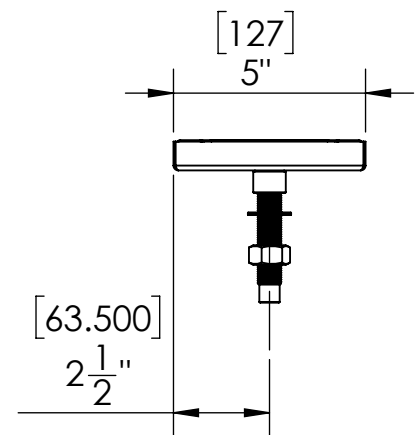

C617

Brushed Stainless

Options Available

Part Number	Dimensions	Finish
C613	12" L x 5" W	Brushed Stainless
C614	16" L x 5" W	Brushed Stainless
C615	18" L x 5" W	Brushed Stainless
C616	20" L x 5" W	Brushed Stainless
C618	30" L x 5" W	Brushed Stainless
C620	36" L x 5" W	Brushed Stainless
C818	12" L x 5" W	Vibrant Gold Finish
C819	45" L x 5" W	Brushed Stainless

Product Dimensions:-

Copyright © 2017 Krome Dispense. All Rights Reserved. Revision # 01 - - - -