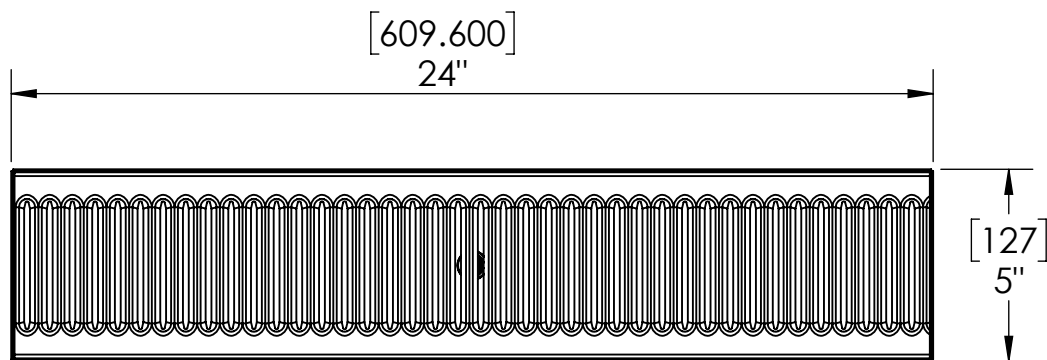

Options Available

Part Number	Dimensions	Finish
C613	12" L x 5" W	Brushed Stainless
C614	16" L x 5" W	Brushed Stainless
C615	18" L x 5" W	Brushed Stainless
C616	20" L x 5" W	Brushed Stainless
C618	30" L x 5" W	Brushed Stainless
C620	36" L x 5" W	Brushed Stainless
C818	12" L x 5" W	Vibrant Gold Finish
C819	45" L x 5" W	Brushed Stainless

Product Dimensions:-

Copyright © 2017 Krome Dispense. All Rights Reserved. Revision # 01 - - - -