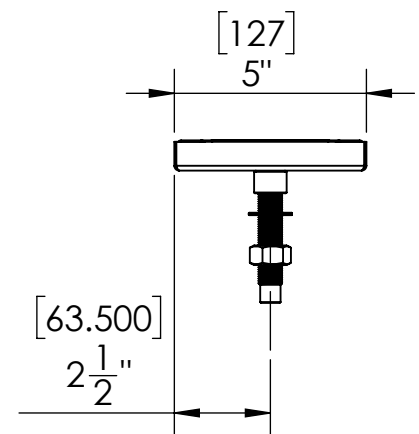

## Options Available

Part Number	Dimensions	Finish
C613	12" L x 5" W	Brushed Stainless
C614	16" L x 5" W	Brushed Stainless
C615	18" L x 5" W	Brushed Stainless
C617	24" L x 5" W	Brushed Stainless
C618	30" L x 5" W	Brushed Stainless
C620	36" L x 5" W	Brushed Stainless
C818	12" L x 5" W	Vibrant Gold Finish
C819	45" L x 5" W	Brushed Stainless

## Product Dimensions:-

Drain - Threaded Brass  
3-1/2" x 1/2" ID