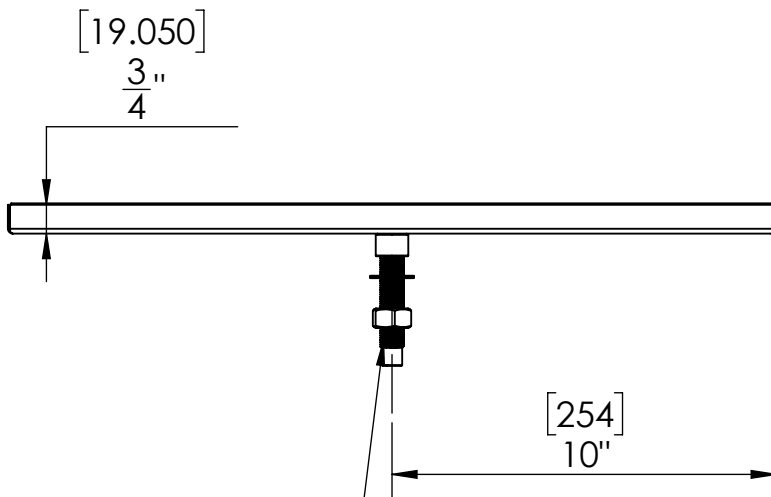

## Options Available

Part Number	Dimensions	Finish
C613	12" L x 5" W	Brushed Stainless
C614	16" L x 5" W	Brushed Stainless
C615	18" L x 5" W	Brushed Stainless
C617	24" L x 5" W	Brushed Stainless
C618	30" L x 5" W	Brushed Stainless
C620	36" L x 5" W	Brushed Stainless
C818	12" L x 5" W	Vibrant Gold Finish
C819	45" L x 5" W	Brushed Stainless

## Product Dimensions:-

Drain - Threaded Brass  
3-1/2" x 1/2" ID