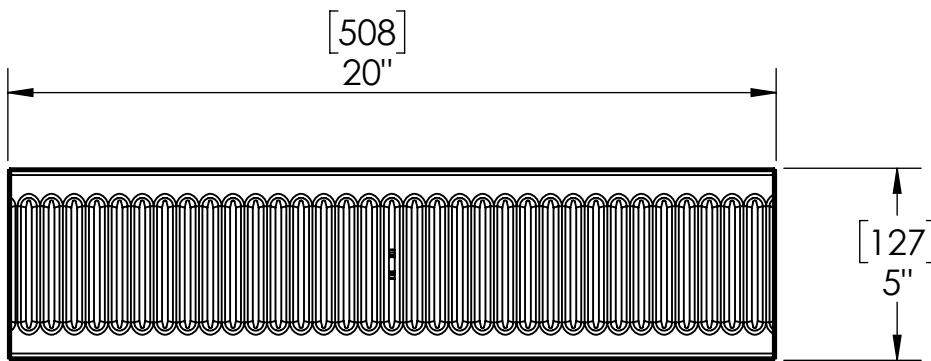

## Options Available

Part Number	Dimensions	Finish
C613	12" L x 5" W	Brushed Stainless
C614	16" L x 5" W	Brushed Stainless
C615	18" L x 5" W	Brushed Stainless
C617	24" L x 5" W	Brushed Stainless
C618	30" L x 5" W	Brushed Stainless
C620	36" L x 5" W	Brushed Stainless
C818	12" L x 5" W	Vibrant Gold Finish
C819	45" L x 5" W	Brushed Stainless

## Product Dimensions:-

Drain - Threaded Brass  
3-1/2" x 1/2" ID