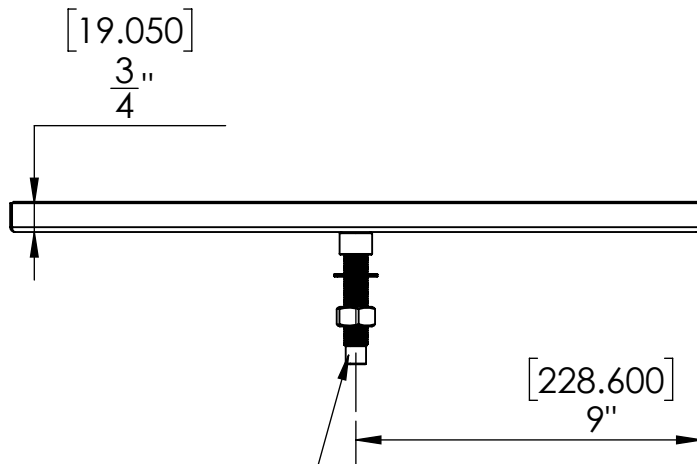

## Options Available

Part Number	Dimensions	Finish
C613	12" L x 5" W	Brushed Stainless
C614	16" L x 5" W	Brushed Stainless
C616	20" L x 5" W	Brushed Stainless
C617	24" L x 5" W	Brushed Stainless
C618	30" L x 5" W	Brushed Stainless
C620	36" L x 5" W	Brushed Stainless
C818	12" L x 5" W	Vibrant Gold Finish
C819	45" L x 5" W	Brushed Stainless

## Product Dimensions:-

Drain - Threaded Brass  
3-1/2" x 1/2" ID