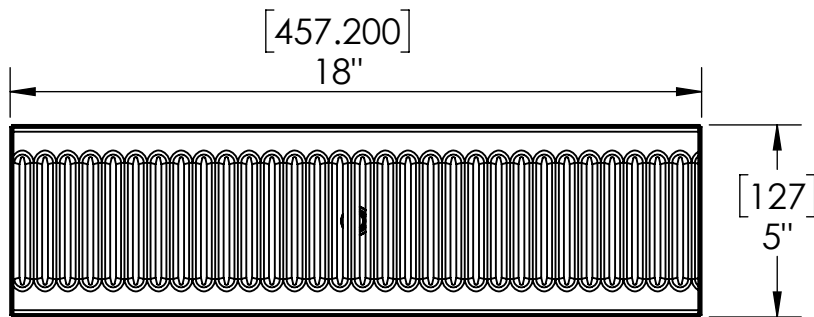

## Options Available

Part Number	Dimensions	Finish
C613	12" L x 5" W	Brushed Stainless
C614	16" L x 5" W	Brushed Stainless
C616	20" L x 5" W	Brushed Stainless
C617	24" L x 5" W	Brushed Stainless
C618	30" L x 5" W	Brushed Stainless
C620	36" L x 5" W	Brushed Stainless
C818	12" L x 5" W	Vibrant Gold Finish
C819	45" L x 5" W	Brushed Stainless

## Product Dimensions:-

Drain - Threaded Brass  
3-1/2" x 1/2" ID