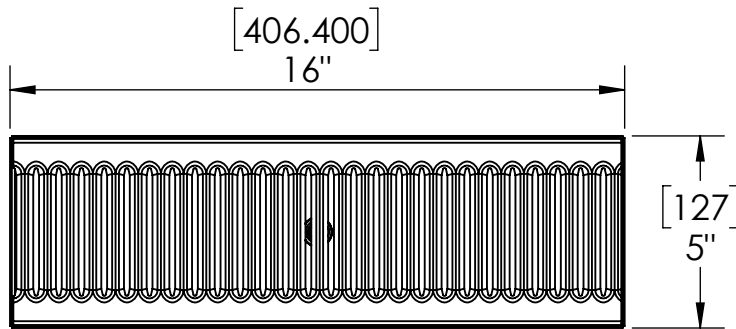

Options Available

Part Number	Dimensions	Finish
C613	12" L x 5" W	Brushed Stainless
C615	18" L x 5" W	Brushed Stainless
C616	20" L x 5" W	Brushed Stainless
C617	24" L x 5" W	Brushed Stainless
C618	30" L x 5" W	Brushed Stainless
C620	36" L x 5" W	Brushed Stainless
C818	12" L x 5" W	Vibrant Gold Finish
C819	45" L x 5" W	Brushed Stainless

Product Dimensions:-

Copyright © 2017 Krome Dispense. All Rights Reserved Revision # 1 - ---

US & Canada :- +1-678 666 2001

Asia:- +91-9814203010

Krome Dispense reserves the right to make revisions to product specifications without any notice

For most updated specification sheet , go to www.kromedispense.com