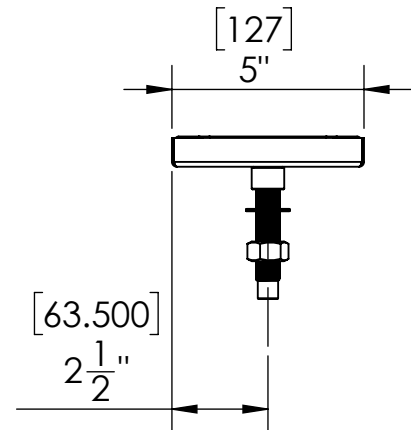

Options Available

Part Number	Dimensions	Finish
C613	12" L x 5" W	Brushed Stainless
C615	18" L x 5" W	Brushed Stainless
C616	20" L x 5" W	Brushed Stainless
C617	24" L x 5" W	Brushed Stainless
C618	30" L x 5" W	Brushed Stainless
C620	36" L x 5" W	Brushed Stainless
C818	12" L x 5" W	Vibrant Gold Finish
C819	45" L x 5" W	Brushed Stainless

Product Dimensions:-

Copyright © 2017 Krome Dispense. All Rights Reserved Revision # 1 - ---

US & Canada :- +1-678 666 2001

Asia:- +91-9814203010

Krome Dispense reserves the right to make revisions to product specifications without any notice

For most updated specification sheet , go to www.kromedispense.com