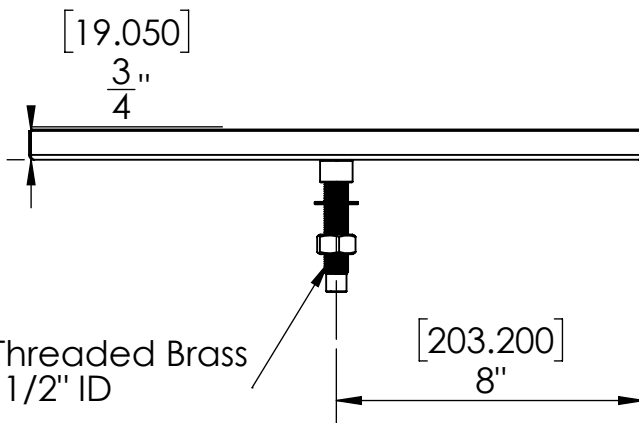

Options Available

Part Number	Dimensions	Finish
C613	12" L x 5" W	Brushed Stainless
C615	18" L x 5" W	Brushed Stainless
C616	20" L x 5" W	Brushed Stainless
C617	24" L x 5" W	Brushed Stainless
C618	30" L x 5" W	Brushed Stainless
C620	36" L x 5" W	Brushed Stainless
C818	12" L x 5" W	Vibrant Gold Finish
C819	45" L x 5" W	Brushed Stainless

Product Dimensions:-

Copyright © 2017 Krome Dispense. All Rights Reserved Revision # 1 - ---

US & Canada :- +1-678 666 2001

Asia:- +91-9814203010

Krome Dispense reserves the right to make revisions to product specifications without any notice

For most updated specification sheet , go to www.kromedispense.com