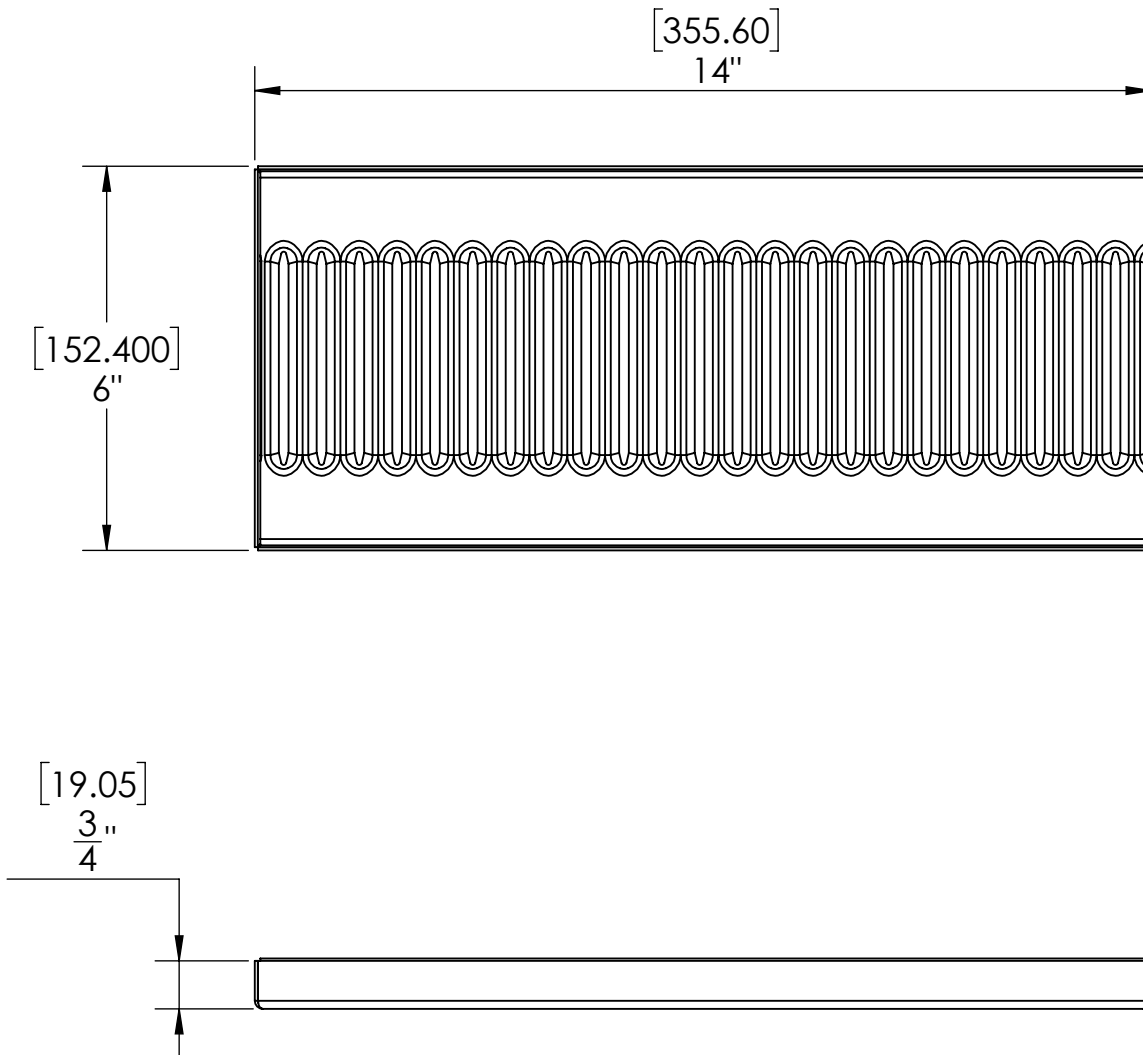

- 100% Stainless Steel Surface Drip Tray Brushed finish
- Removable grill for easy manual cleaning
- Fabricated from 1.2 mm Stainless Steel for Durability & Reliability

C607

Brushed Stainless

Options Available

Part Number	Dimensions	Finish
C632	12" L x 6" W	Brushed Stainless

Product Dimensions:-

Copyright © 2017 Krome Dispense. All Rights Reserved. Revision # 01 - ---

US & Canada :- +1-678 666 2001

Asia:- +91-9814203010