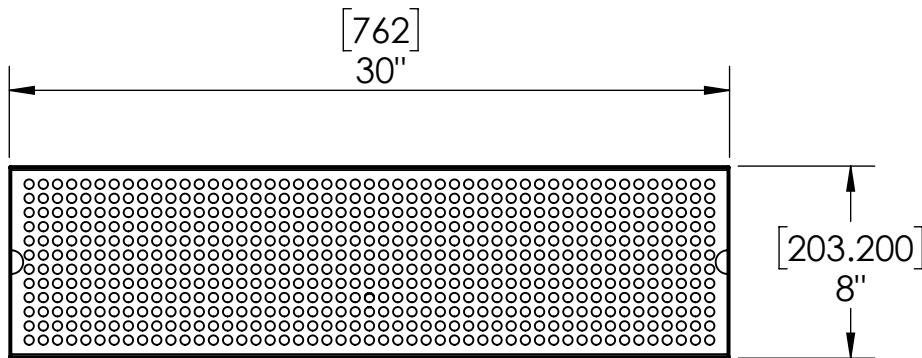

Options Available

Part Number	Dimensions	Finish
C624	12" L x 8" W	Brushed Stainless
C625	18" L x 8" W	Brushed Stainless
C627	20" L x 8" W	Brushed Stainless
C4224	24" L X 8" W	Brushed Stainless
C4239	39" L x 8" W	Brushed Stainless
C4245	45" L x 8" W	Brushed Stainless

Product Dimensions:-

Copyright © 2017 Krome Dispense. All Rights Reserved Revision # 01 - ---

US & Canada :- +1-678 666 2001

Asia:- +91-9814203010

Krome Dispense reserves the right to make revisions to product specifications without any notice

For most updated specification sheet , go to www.kromedispense.com