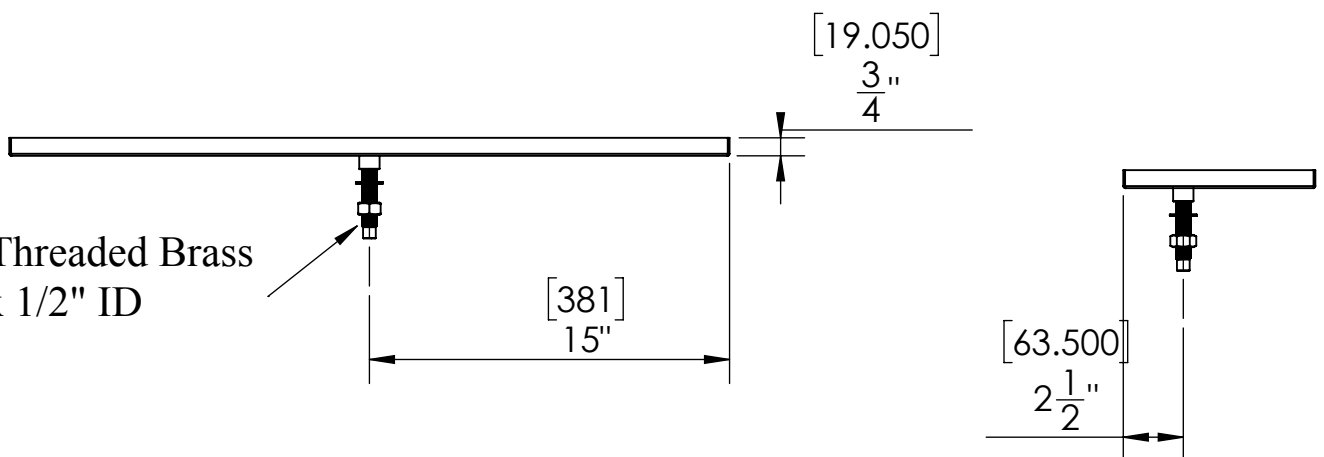

Options Available

Part Number	Dimensions	Finish
C624	12" L x 8" W	Brushed Stainless
C625	18" L x 8" W	Brushed Stainless
C627	20" L x 8" W	Brushed Stainless
C4224	24" L X 8" W	Brushed Stainless
C4239	39" L x 8" W	Brushed Stainless
C4245	45" L x 8" W	Brushed Stainless

Product Dimensions:-

Copyright © 2017 Krome Dispense. All Rights Reserved Revision # 01 - ---

US & Canada :- +1-678 666 2001

Asia:- +91-9814203010

Krome Dispense reserves the right to make revisions to product specifications without any notice

For most updated specification sheet , go to www.kromedispense.com