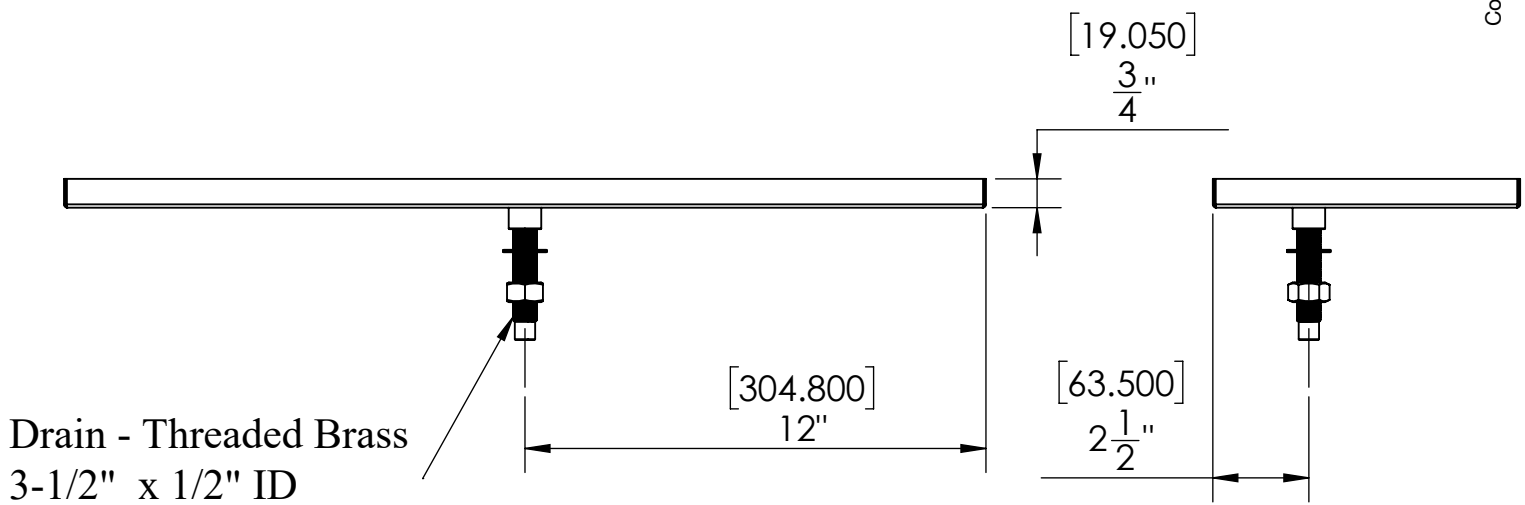

- 100% Stainless Steel Surface Drip Tray with Brushed Finish
- Removable grill for easy manual cleaning
- Included Center Mounted Solid Brass drain
- Fabricated from 1.2 mm Stainless Steel for Durability & Reliability

C4224

Brushed Stainless

Options Available

Part Number	Dimensions	Finish
C624	12" L x 8" W	Brushed Stainless
C625	18" L x 8" W	Brushed Stainless
C627	20" L x 8" W	Brushed Stainless
C4230	30" L x 8" W	Brushed Stainless
C4239	39" L x 8" W	Brushed Stainless
C4245	45" L x 8" W	Brushed Stainless

Product Dimensions:-

Drain - Threaded Brass
3-1/2" x 1/2" ID

Revision # 1 - -
Copyright © 2017 Krome Dispense. All Rights Reserved

US & Canada :- +1-678 666 2001

Asia:- +91-9814203010

Krome Dispense reserves the right to make revisions to product specifications without any notice
For most updated specification sheet , go to www.kromedispense.com