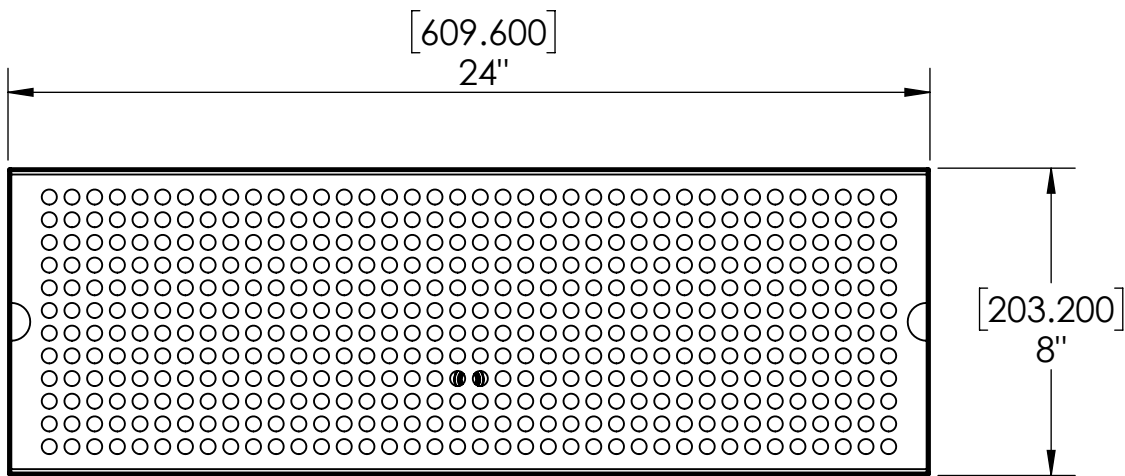

C4224

Brushed Stainless

Options Available

Part Number	Dimensions	Finish
C624	12" L x 8" W	Brushed Stainless
C625	18" L x 8" W	Brushed Stainless
C627	20" L x 8" W	Brushed Stainless
C4230	30" L x 8" W	Brushed Stainless
C4239	39" L x 8" W	Brushed Stainless
C4245	45" L x 8" W	Brushed Stainless

Product Dimensions:-

Drain - Threaded Brass
3-1/2" x 1/2" ID

Revision # 1 - -
Copyright © 2017 Krome Dispense. All Rights Reserved

US & Canada :- +1-678 666 2001

Asia:- +91-9814203010

Krome Dispense reserves the right to make revisions to product specifications without any notice
For most updated specification sheet , go to www.kromedispense.com