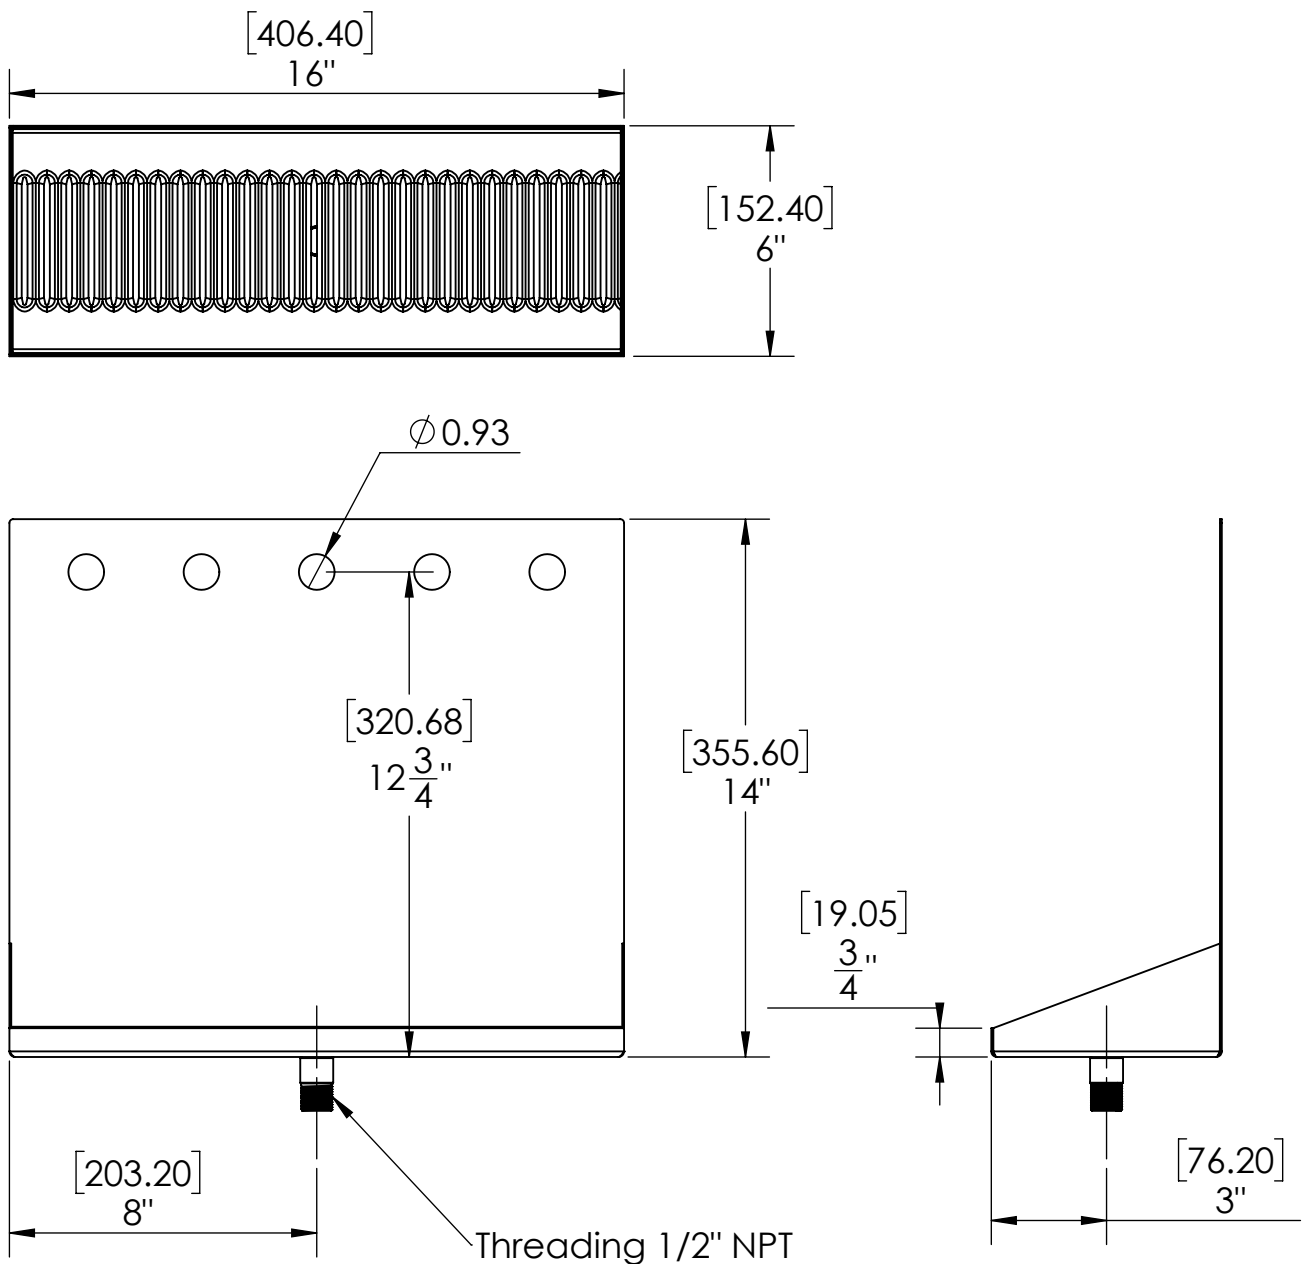

Options Available

Part Number	Dimensions	No. of Faucets	Finish
C138	8" L x 6" W x 14" H	1	Brushed Stainless
C4080	8" L x 6" W x 14" H	Without Faucets	Brushed Stainless
C4082	8" L x 6" W x 14" H	2	Brushed Stainless
C4120	12" L x 6" W x 14" H	Without Faucets	Brushed Stainless
C4121	12" L x 6" W x 14" H	1	Brushed Stainless
C4122	12" L x 6" W x 14" H	2	Brushed Stainless
C4123	12" L x 6" W x 14" H	3	Brushed Stainless
C4160	16" L x 6" W x 14" H	Without Faucets	Brushed Stainless
C4164	16" L x 6" W x 14" H	4	Brushed Stainless

Product Dimensions:-

Copyright © 2017 Krome Dispense. All Rights Reserved. Revision # 1 - ---

US & Canada :- +1-678 666 2001

Asia:- +91-9814203010

Krome Dispense reserves the right to make revisions to product specifications without any notice

For most updated specification sheet , go to www.kromedispense.com