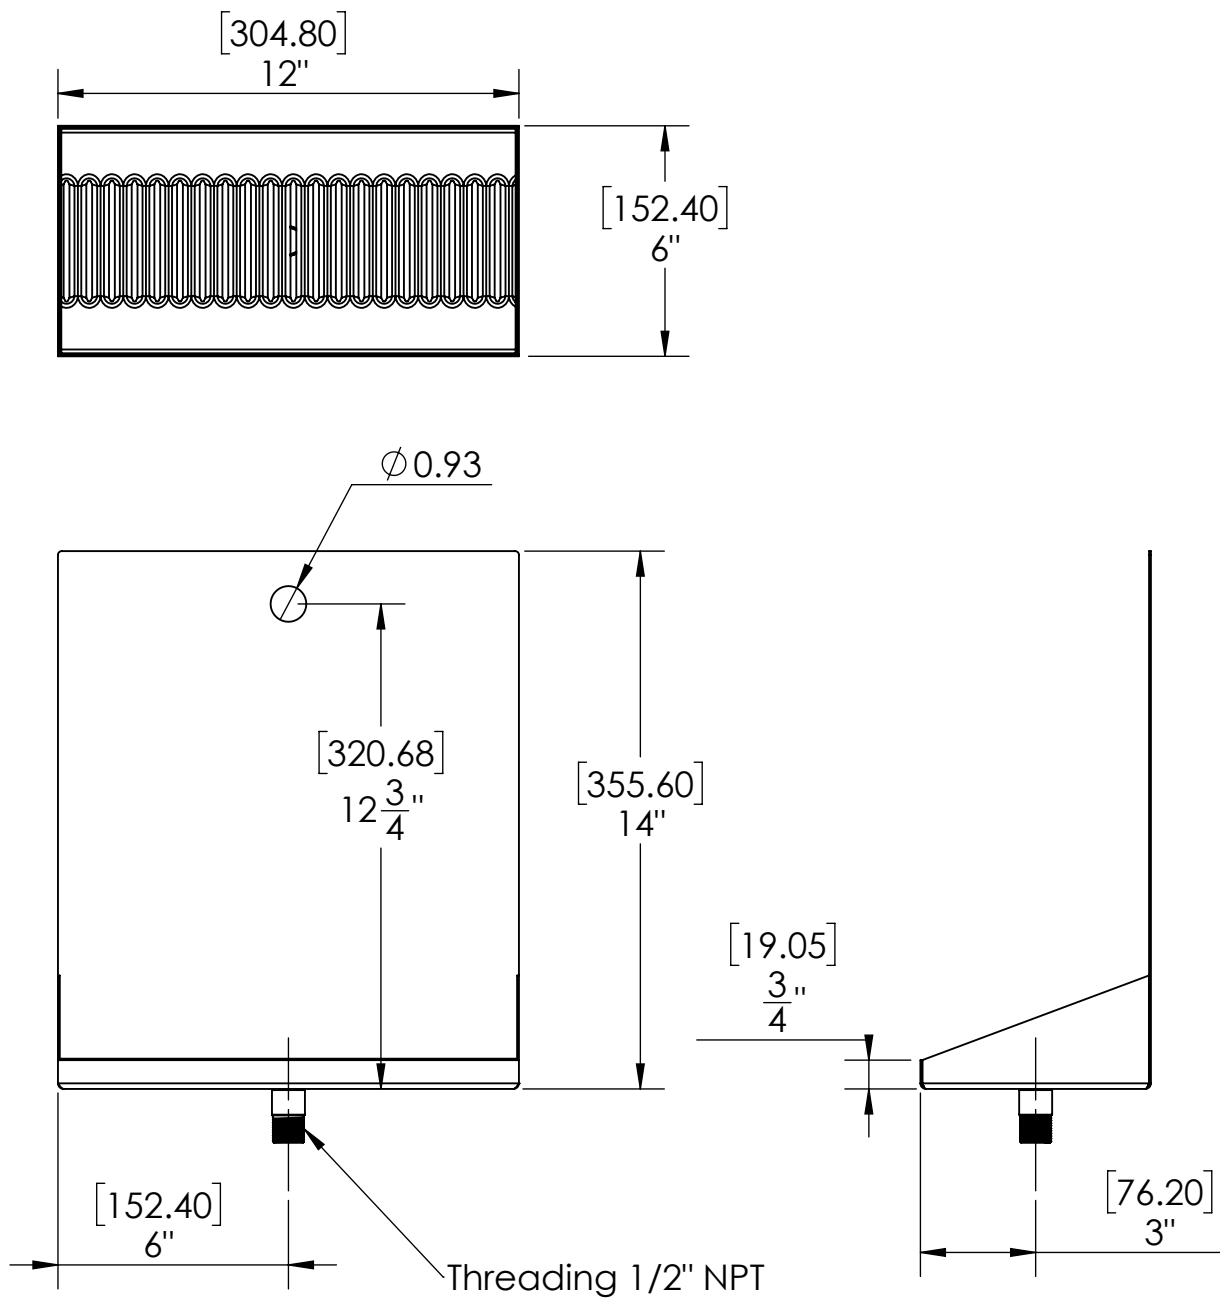

Options Available

Part Number	Dimensions	No. of Faucets	Finish
C138	8" L x 6" W x 14" H	1	Brushed Stainless
C4080	8" L x 6" W x 14" H	Without Faucets	Brushed Stainless
C4082	8" L x 6" W x 14" H	2	Brushed Stainless
C4120	12" L x 6" W x 14" H	Without Faucets	Brushed Stainless
C4122	12" L x 6" W x 14" H	2	Brushed Stainless
C4123	12" L x 6" W x 14" H	3	Brushed Stainless
C4160	16" L x 6" W x 14" H	Without Faucets	Brushed Stainless
C4164	16" L x 6" W x 14" H	4	Brushed Stainless
C4165	16" L x 6" W x 14" H	5	Brushed Stainless

Product Dimensions:-

Copyright © 2017 Krome Dispense. All Rights Reserved. Revision # 1 - ---

US & Canada :- +1-678 666 2001

Asia:- +91-9814203010

Krome Dispense reserves the right to make revisions to product specifications without any notice

For most updated specification sheet , go to www.kromedispense.com