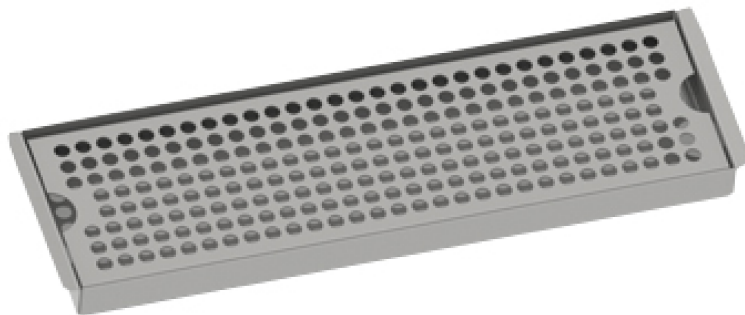

- 100% Stainless Steel Surface Drip Tray Brushed finish
- Removable grill for easy manual cleaning
- Fabricated from 1.2 mm Stainless Steel for Durability & Reliability

C4048

Brushed Stainless

## Option Available:-

Part No	Dimensions	Finish	Type
C614	16" L x 5" W	Brushed Stainless	With Drain