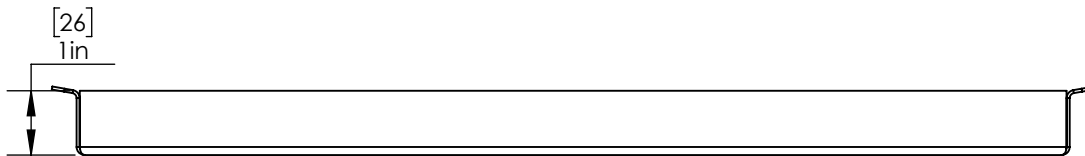

Option Available:-

Part No	Dimensions	Finish	Type
C614	16" L x 5" W	Brushed Stainless	With Drain

Product Dimensions:-

Top View

Front View

Side View

US & Canada :- +1-678 666 2001

Asia:- +91-9814203010

Krome Dispense reserves the right to make revisions to product specifications without any notice

For most updated specification sheet , go to www.kromedispense.com