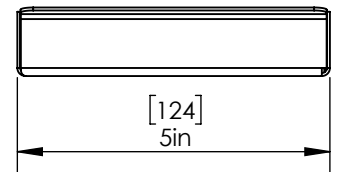

Side View

US & Canada :- +1-678 666 2001

Asia:- +91-9814203010

Krome Dispense reserves the right to make revisions to product specifications without any notice

For most updated specification sheet , go to www.kromedispense.com