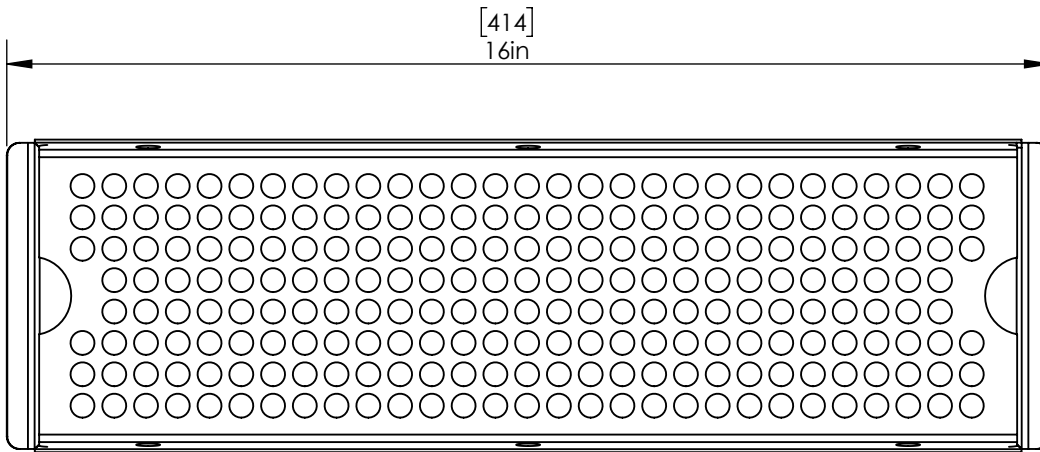

Option Available:-

Part No	Dimensions	Finish	Type
C614	16" L x 5" W	Brushed Stainless	With Drain

Product Dimensions:-

Top View