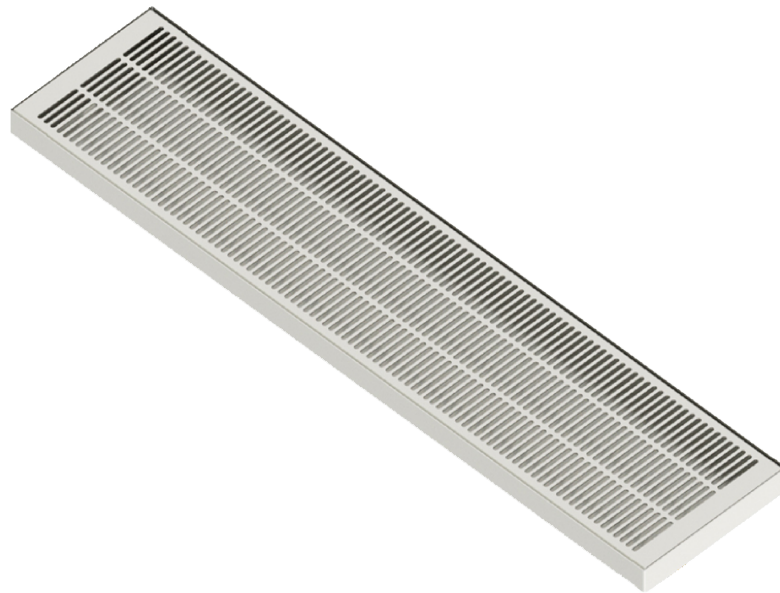

- 100% Stainless Steel Surface Drip Tray Brushed finish
- Removable grill for easy manual cleaning
- Fabricated from 1.2 mm Stainless Steel for Durability & Reliability

C4027

Brushed Stainless

No Options Available