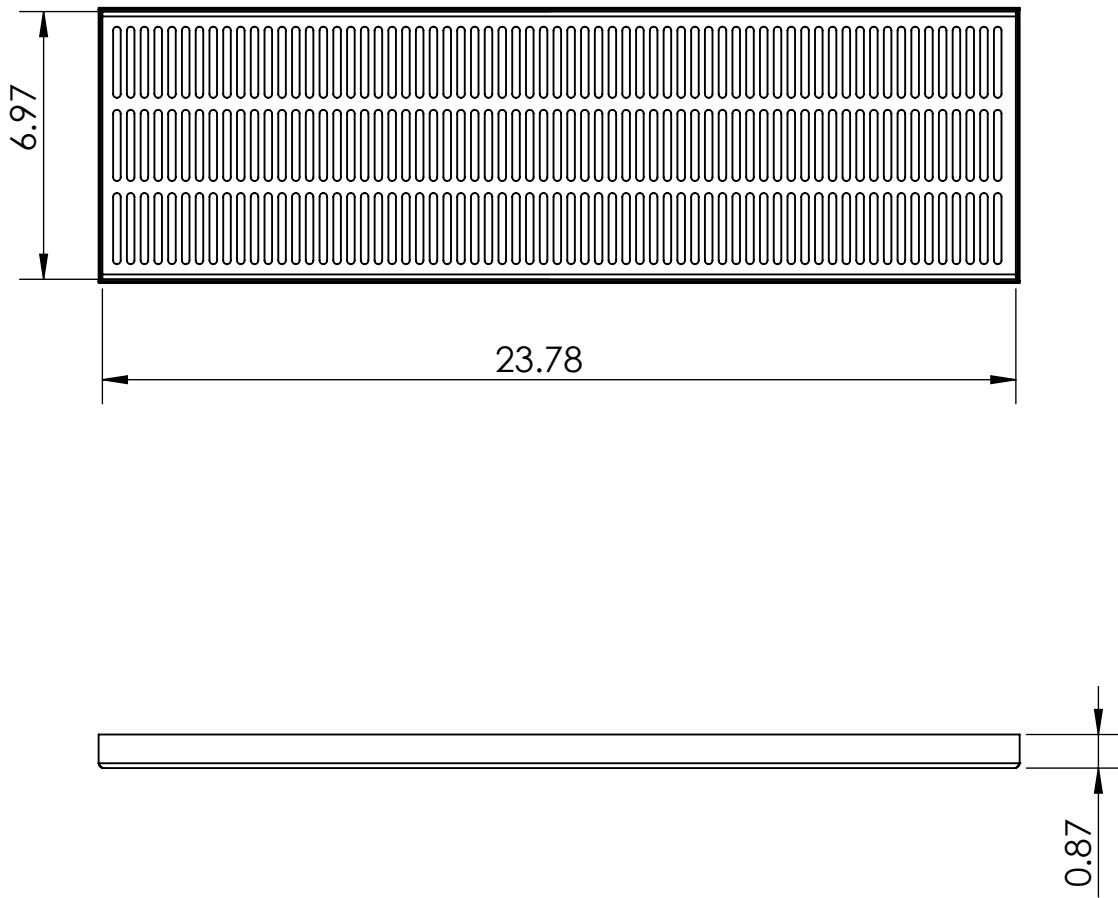

No Options Available

Product Dimensions:-

Copyright © 2017 Krome Dispense. All Rights Reserved Revision # 1 - -

US & Canada :- +1-678 666 2001

Asia:- +91-9814203010

Krome Dispense reserves the right to make revisions to product specifications without any notice

For most updated specification sheet , go to www.kromedispense.com