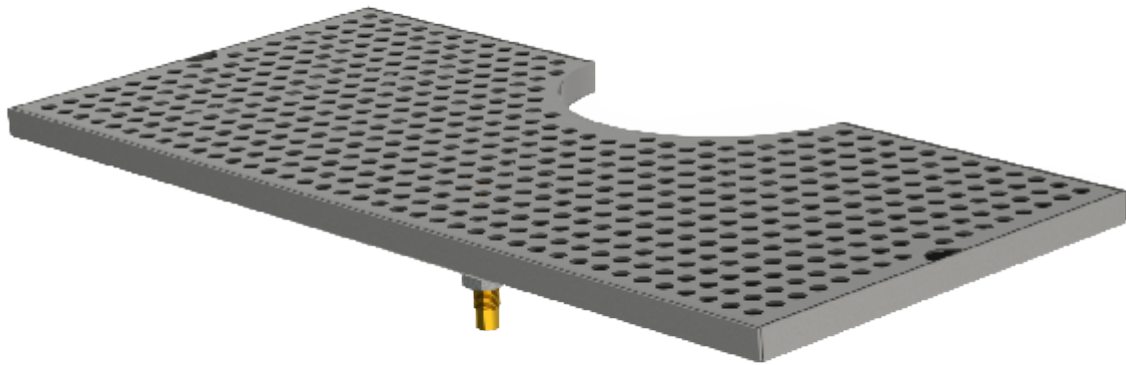

- 100% Stainless Steel Cut Out Surface Mount Drip Tray Brushed Finish
- Included Center Mounted Solid Brass drain
- Removable grill for easy manual cleaning
- Fabricated from 1.5 mm Stainless Steel for Durability & Reliability

C4026

Brushed Stainless

Revision # 1 - -
Copyright © 2017 Krome Dispense. All Rights Reserved

Options Available

Part No	Dimensions	Finish	Type
C4014	14" L x 8" W	Brushed Stainless	Without Drain
C4015	14" L x 8" W	Brushed Stainless	With Drain
C4024	24" L x 8" W	Brushed Stainless	With Drain
C4025	24" L x 8" W	Brushed Stainless	With Rinser

Product Dimensions:-