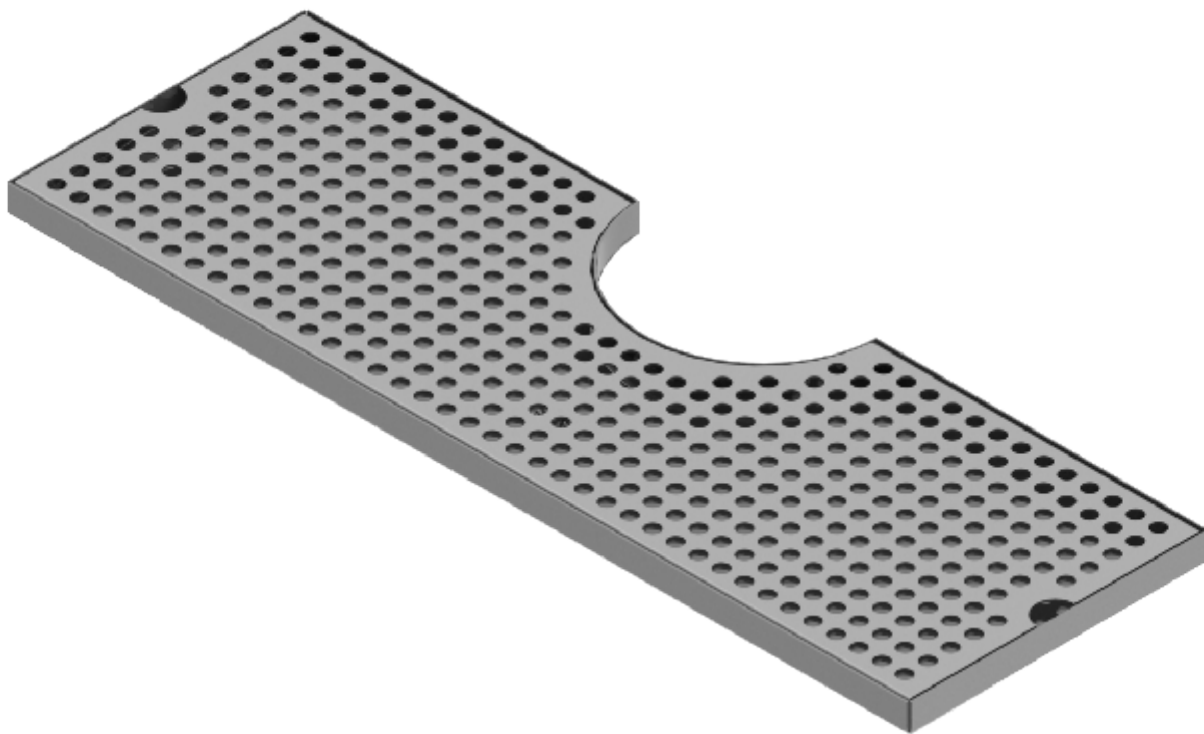

- 100% Stainless Steel Cut Out Surface Mount Drip Tray Brushed Finish
- Removable grill for easy manual cleaning
- Designed with a cutout for 4" tower base flange
- Fabricated from 1.5 mm Stainless Steel for Durability & Reliability

C4014

Brushed Stainless

## Options Available

| Part No | Dimensions   | Finish            | Type        |
|---------|--------------|-------------------|-------------|
| C4015   | 14" L x 8" W | Brushed Stainless | With Drain  |
| C4024   | 24" L x 8" W | Brushed Stainless | With Drain  |
| C4025   | 24" L x 8" W | Brushed Stainless | With Rinser |

## Product Dimensions:-