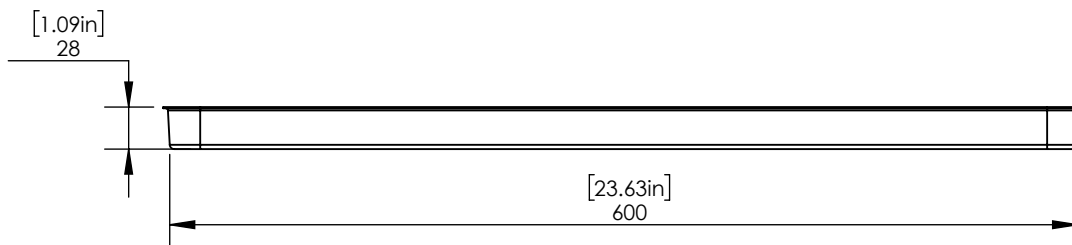

Options Available

Part no.	Dimensions	Finish
C641	12" X 7"	Vibrant Gold
C642	12" X 7"	Brushed Stainless

Product Dimensions:-

Copyright © 2017 Krome Dispense. All Rights Reserved Revision # 1 - -

US & Canada :- +1-678 666 2001

Asia:- +91-9814203010

Krome Dispense reserves the right to make revisions to product specifications without any notice
For most updated specification sheet , go to www.kromedispense.com