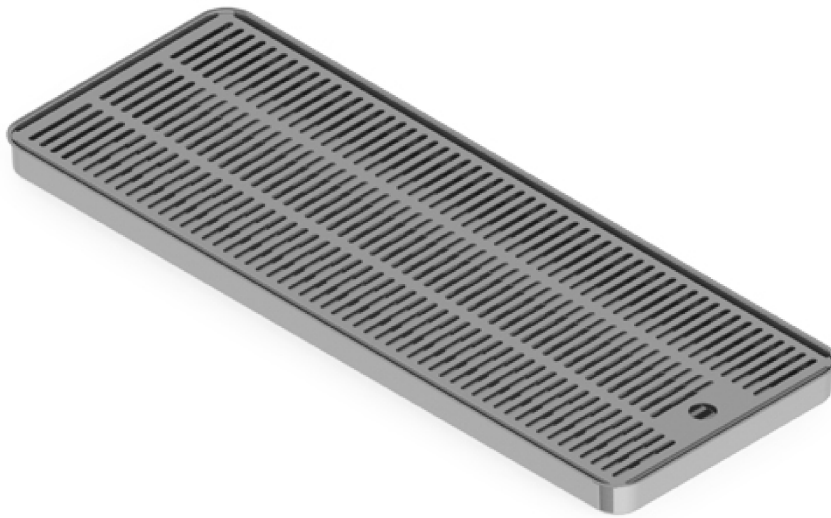

- 100% Stainless Steel Surface Mount Drip Tray Brushed Finish
- Removable grill for easy manual cleaning
- Fabricated from 1.2mm Stainless Steel for Durability & Reliability

C4010

SS Polished

## Options Available

Part no.	Dimensions	Finish
C641	12" X 7"	Vibrant Gold
C642	12" X 7"	Brushed Stainless