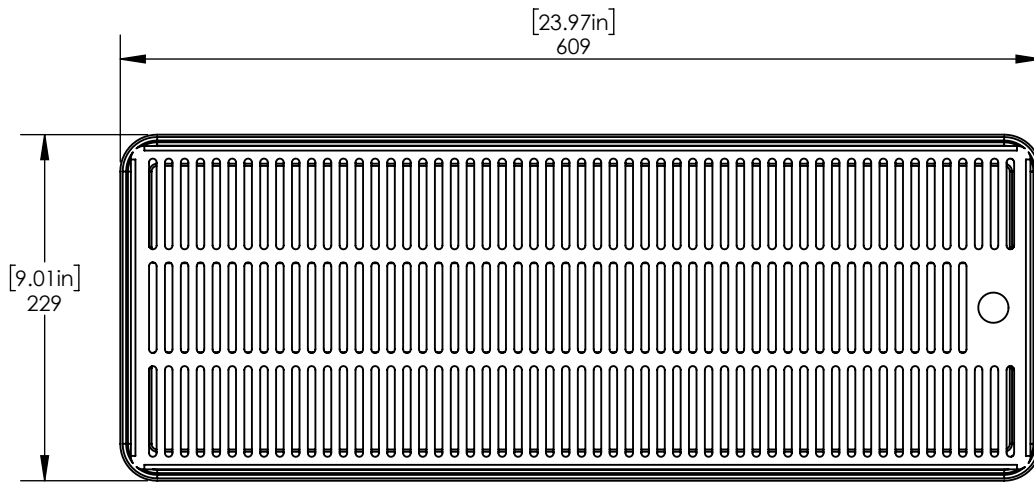

Options Available

Part no.	Dimensions	Finish
C641	12" X 7"	Vibrant Gold
C642	12" X 7"	Brushed Stainless

Product Dimensions:-

Copyright © 2017 Krome Dispense. All Rights Reserved Revision # 1 - -

US & Canada :- +1-678 666 2001

Asia:- +91-9814203010

Krome Dispense reserves the right to make revisions to product specifications without any notice
For most updated specification sheet , go to www.kromedispense.com