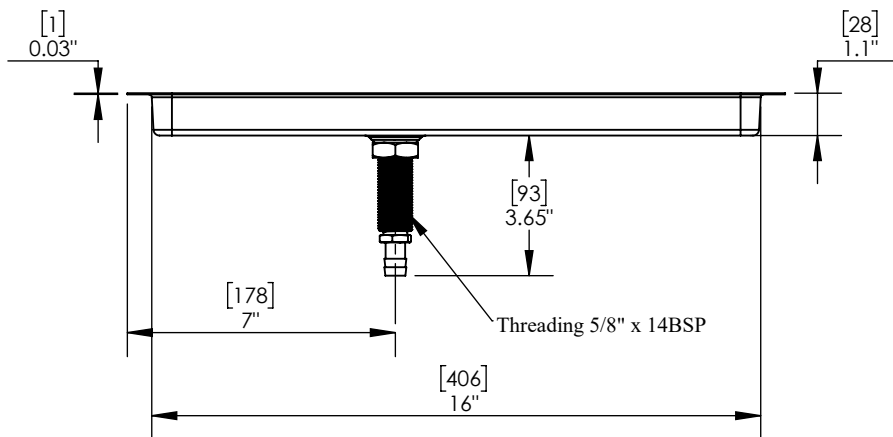

C4007

Brushed Stainless

Option Available:-

Part No	Dimensions	Finish
C139	12" L x 5" W	Brushed Stainless

Product Dimensions:-

Copyright © 2017 Krome Dispense. All Rights Reserved Revision # 1 - -

US & Canada :- +1-678 666 2001