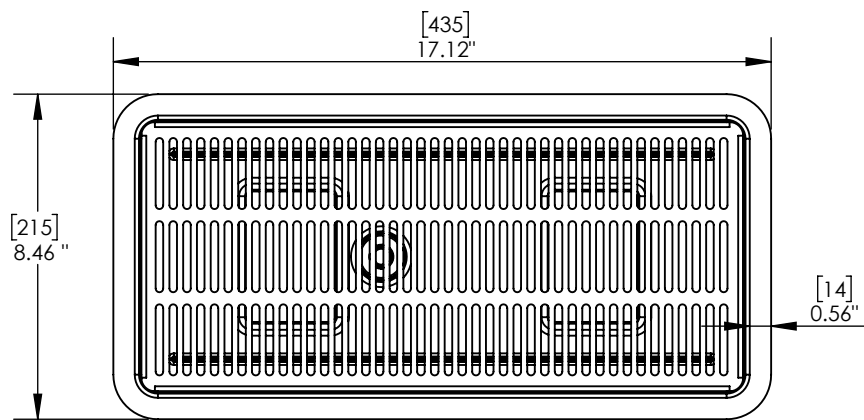

- 100% Stainless Steel Flush Mount Drip Tray Brushed Finish
- Included Center Mounted Solid Brass drain
- Fabricated from 0.8 mm Stainless Steel for Durability & Reliability
- Removable grill for easy manual cleaning

C4007

Brushed Stainless

Option Available:-

Part No	Dimensions	Finish
C139	12" L x 5" W	Brushed Stainless

Product Dimensions:-

Copyright © 2017 Krome Dispense. All Rights Reserved Revision # 1 - -

US & Canada :- +1-678 666 2001