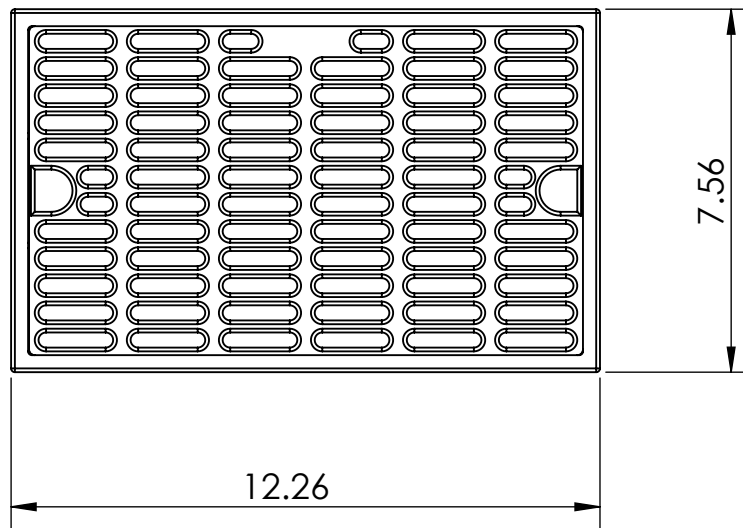

Options Available

Part No	Part Name
C4004	10" x 6" Plastic Drip Tray - Without Drain
C808	12" x 6.5" Plastic Drip Tray - Without Drain

Product Dimensions:-

US & Canada :- +1-678 666 2001

Asia:- +91-9814203010

Krome Dispense reserves the right to make revisions to product specifications without any notice
For most updated specification sheet , go to www.kromedispense.com