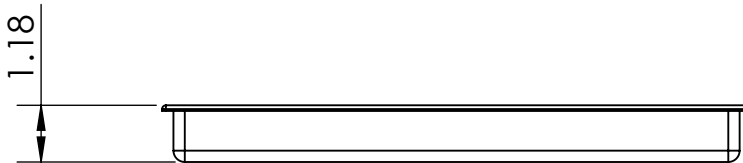

Options Available

Part No	Part Name
C4004	10" x 6" Plastic Drip Tray - Without Drain
C808	12" x 6.5" Plastic Drip Tray - Without Drain

Product Dimensions:-