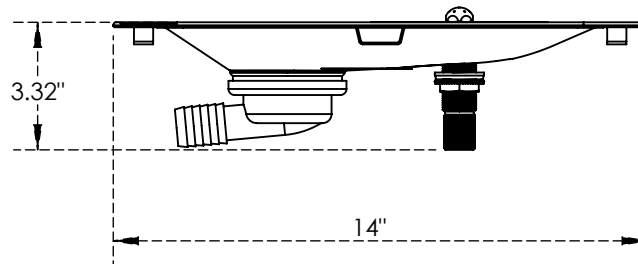

C4033

Brushed Stainless

Option Available:-

Part No	Dimensions	Finish
C848	16" L x 7" W	Brushed Stainless

Product Dimensions:-

Top View

Front View

Bottom View