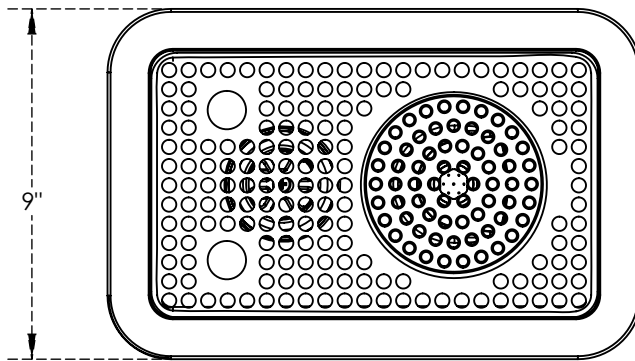

- 100% Stainless Steel Center Spray Glass Rinser Drip Tray Brushed Finish
- Rinse with cold water before pour Wet Glass, Pours better.
- Fabricated from 1.2 mm Stainless Steel for Durability & Reliability
- Removable grill for Easy Manual Cleaning

C4033

Brushed Stainless

Option Available:-

Part No	Dimensions	Finish
C848	16" L x 7" W	Brushed Stainless

Product Dimensions:-

Top View

Front View

Bottom View