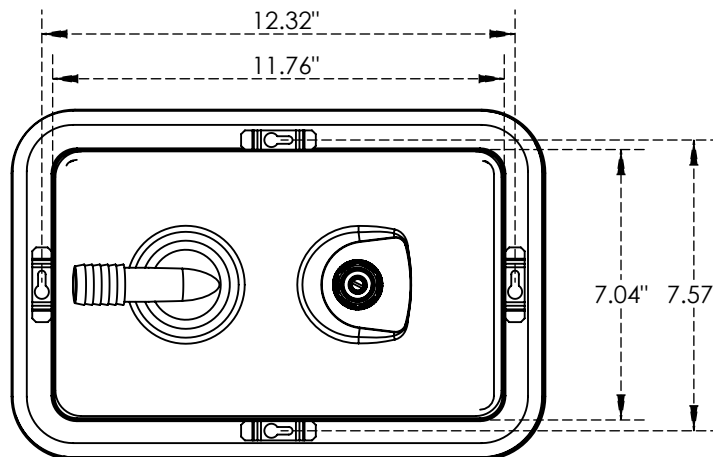

C4033

Brushed Stainless

Option Available:-

Part No	Dimensions	Finish
C848	16" L x 7" W	Brushed Stainless

Product Dimensions:-

Top View

Front View

Bottom View