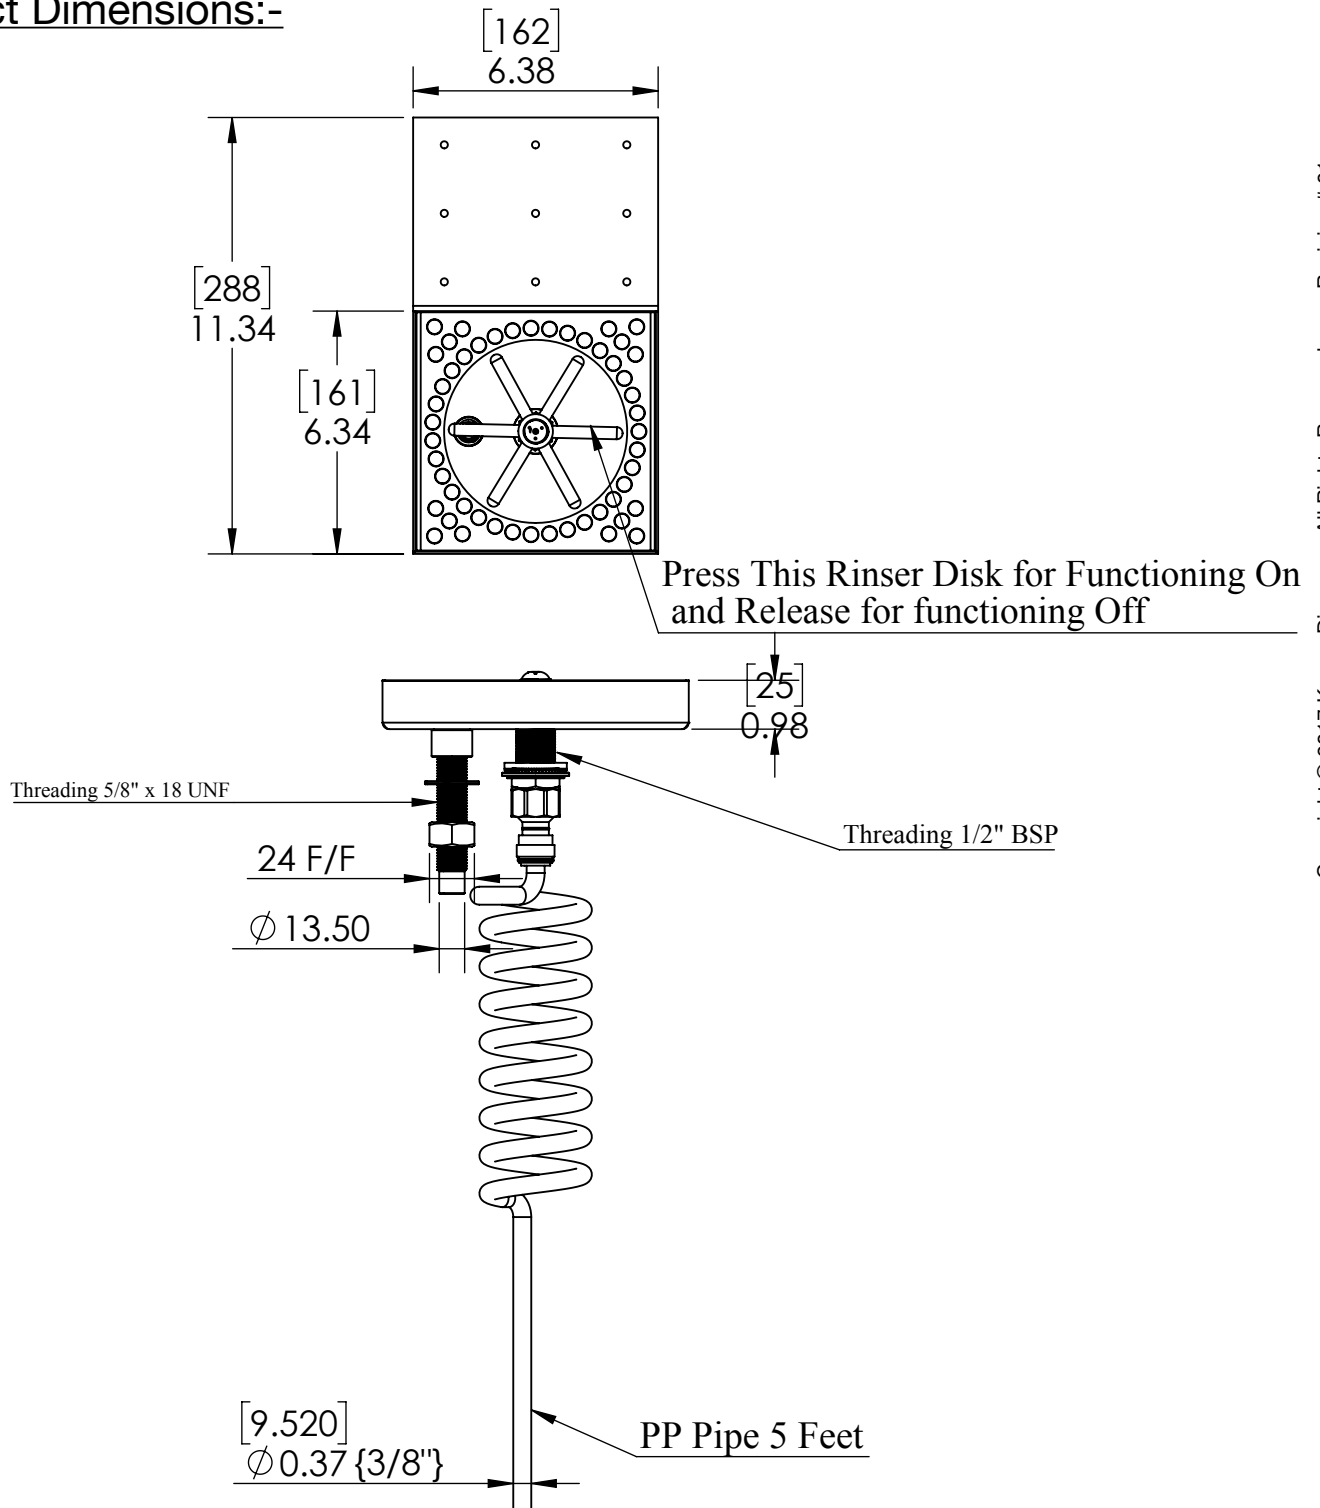

Options Available

Part No	Dimensions	Finish
C4060	6-3/8" L x 6-3/8" W	Brushed Stainless
C360	11-3/8" L x 6-3/8" W	Brushed Stainless

Product Dimensions:-

Copyright © 2017 Krome Dispense. All Rights Reserved. Revision # 01

US & Canada :- +1-678 666 2001

Asia:- +91-9814203010

Krome Dispense reserves the right to make revisions to product specifications without any notice

For most updated specification sheet , go to www.kromedispense.com