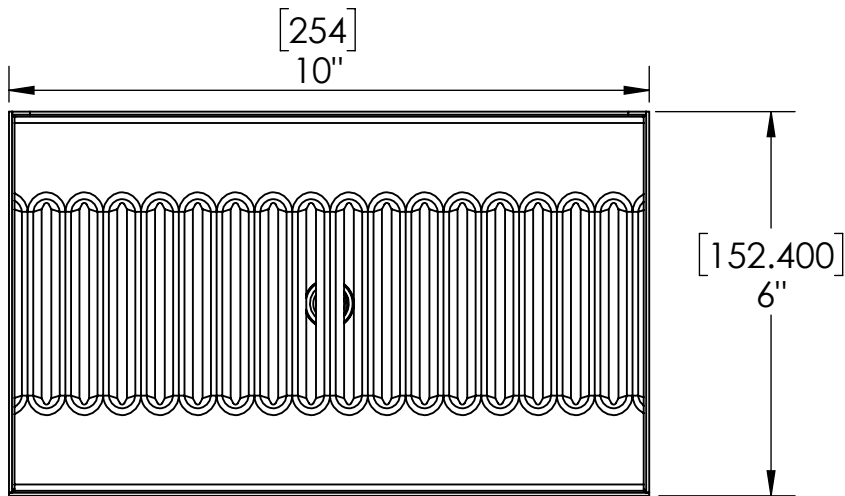

- 100% Stainless Steel Wall Mount Drip Tray Brushed finish
- Included Center mounted Solid Brass drain
- Fabricated from 1.2 mm Stainless Steel for Durability & Reliability
- Easily mount to wall using holes on the backsplash

C631

Brushed Stainless

Options Available

Part Number	Dimensions	Finish
C630	6" L x 6" W	Brushed Stainless
C809	6" L x 4" W	Brushed Stainless

Product Dimensions:-

Drain-Threaded Brass
3-1/2" x 1/2" ID