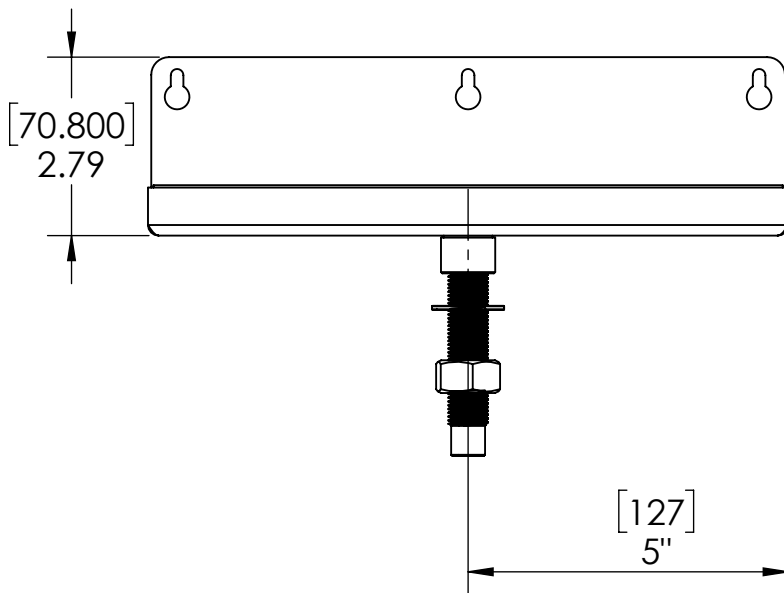

- 100% Stainless Steel Wall Mount Drip Tray Brushed finish
- Included Center mounted Solid Brass drain
- Fabricated from 1.2 mm Stainless Steel for Durability & Reliability
- Easily mount to wall using holes on the backsplash

C631

Brushed Stainless

Options Available

Part Number	Dimensions	Finish
C630	6" L x 6" W	Brushed Stainless
C809	6" L x 4" W	Brushed Stainless

Product Dimensions:-

Drain-Threaded Brass
3-1/2" x 1/2" ID