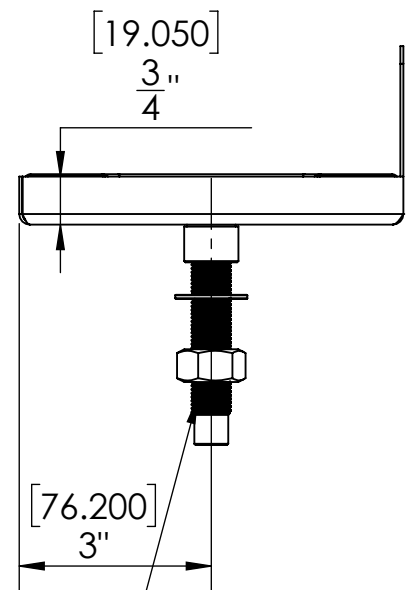

- 100% Stainless Steel Wall Mount Drip Tray Brushed finish
- Included Center mounted Solid Brass drain
- Fabricated from 1.2 mm Stainless Steel for Durability & Reliability
- Easily mount to wall using holes on the backsplash

C631

Brushed Stainless

Options Available

Part Number	Dimensions	Finish
C630	6" L x 6" W	Brushed Stainless
C809	6" L x 4" W	Brushed Stainless

Product Dimensions:-

Drain-Threaded Brass
3-1/2" x 1/2" ID